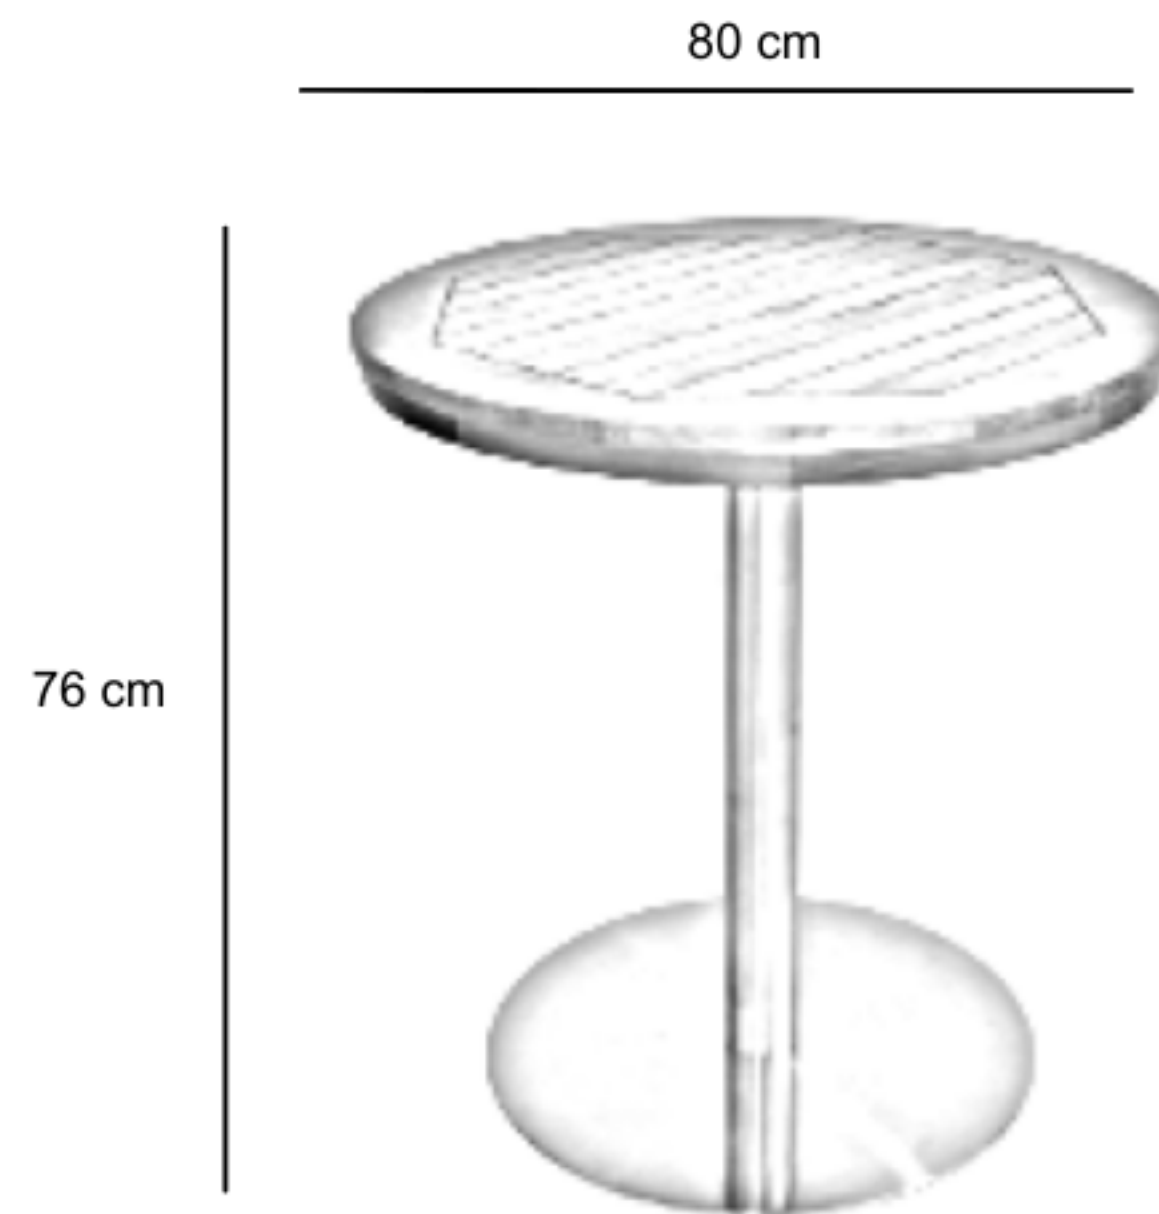

ACCURA ROUND TABLE D80

HOD944-NAT-D80

DESCRIPTION

Resulting from a collaboration with a top Malaysian architect, our Accura Collection combines the timeless beauty of Teak Wood with the strength and resiliency of Stainless Steel to produce stunning designs and high performance furniture. Perfect for heavy duty outdoor use in a residential or a commercial setting.

FINISHING

STAINLESS STEEL

DIMENSIONS

Diameter : 80 cm
Height : 76 cm

PACKAGING

Packing : 1 / box