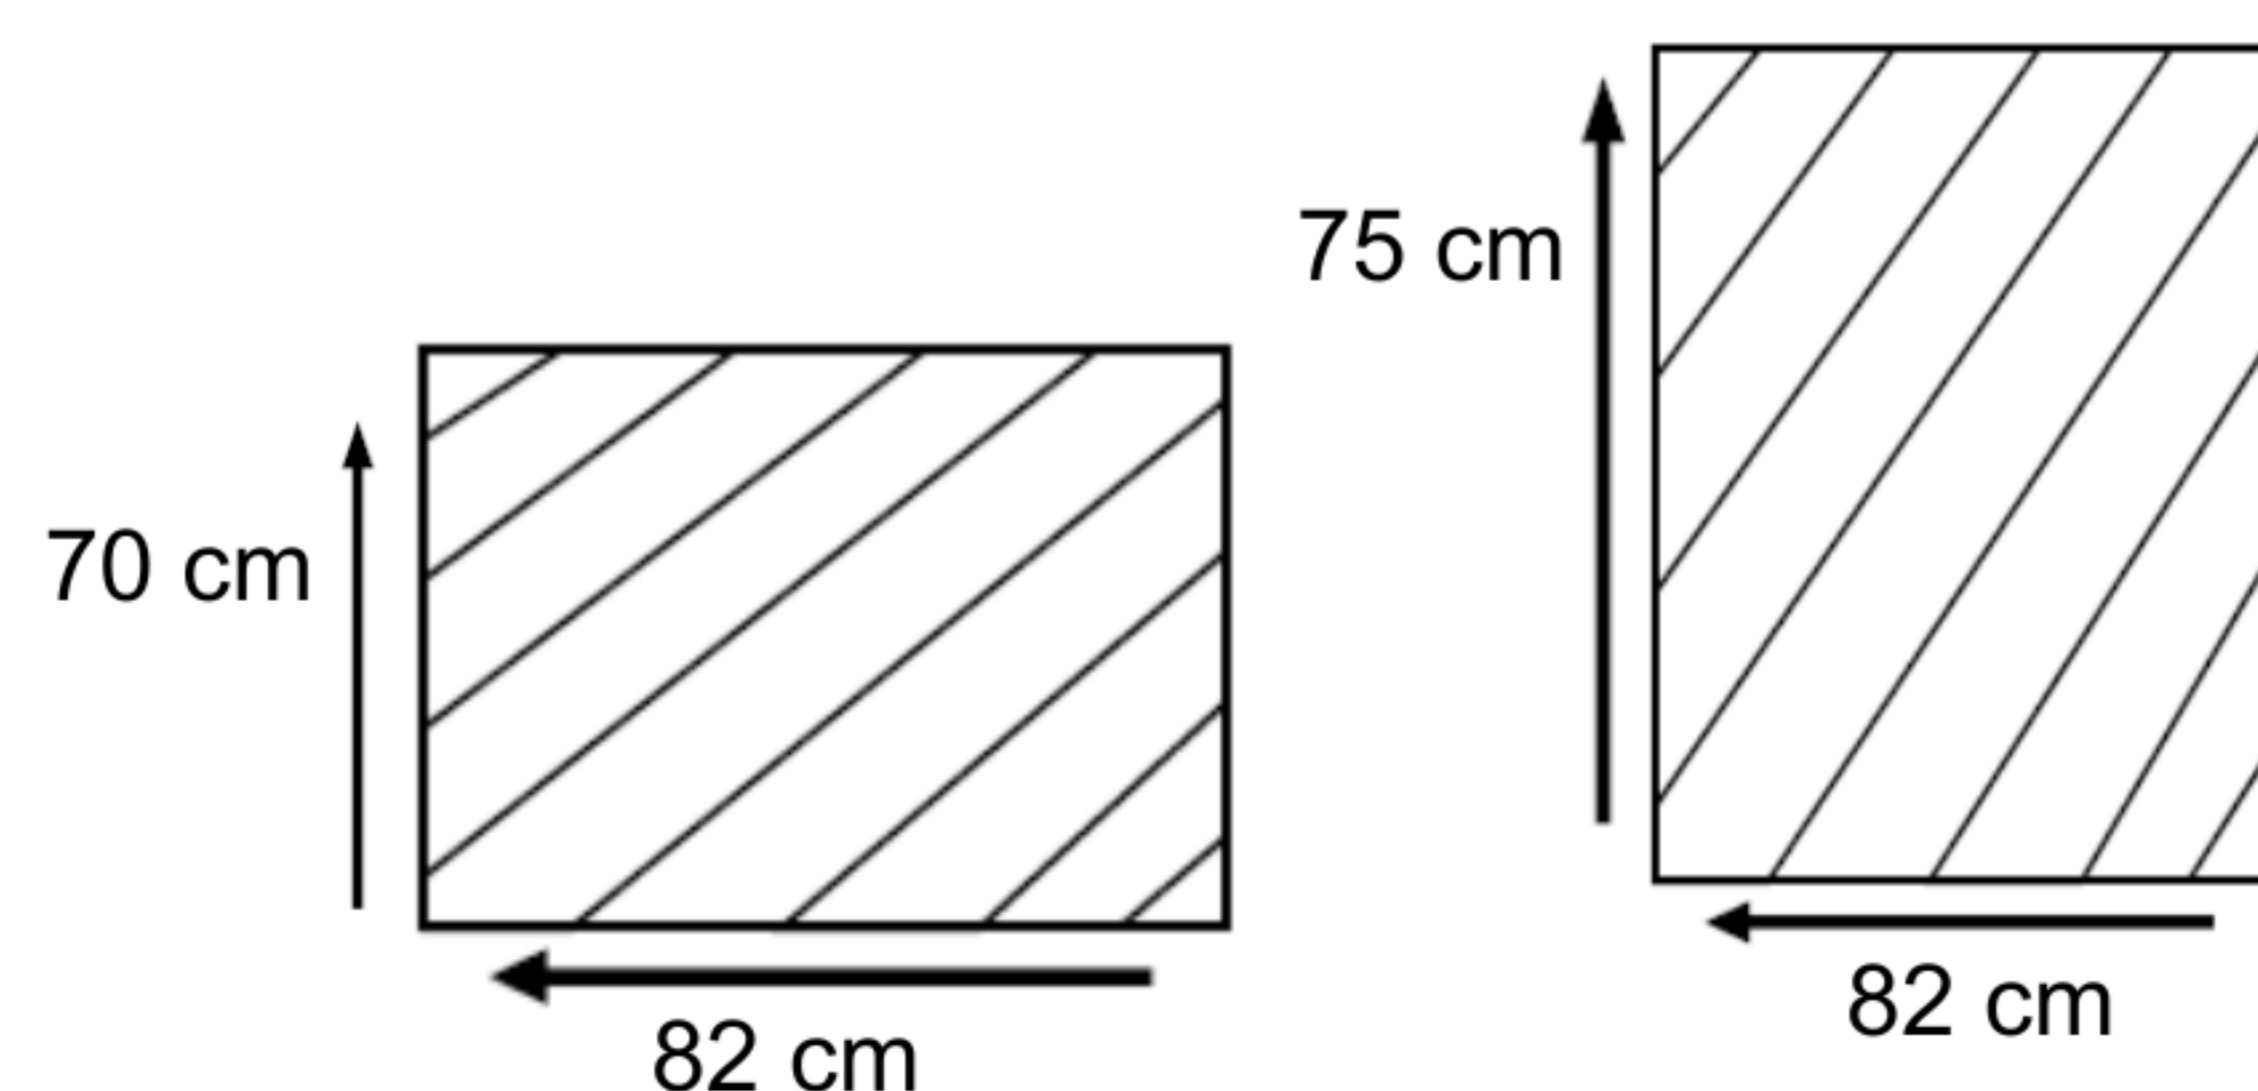

ACCURA SOFA 1 SEATER

ACS-1S-STD-NAT

DESCRIPTION

Our Accura Collection combines the timeless beauty of teak with the strength and resiliency of Stainless Steel to produce stunning designs and high performance furniture. Perfect for indoor as well as outdoor use in a residential or a commercial setting. Highly durable and low maintenance furniture. Made of Grade A Kiln dried plantation grown teak wood and grade 304 stainless steel.

DIMENSIONS

Total Width: 73 cm
Total Depth: 80 cm
Total Height: 68 cm
Seat Height : 44 cm

PACKAGING

Weight : 48 kg
Volume : 0.42 m³
Packing : 1 / box

FINISHING

AM I - Stain

Teak Brown

Natural