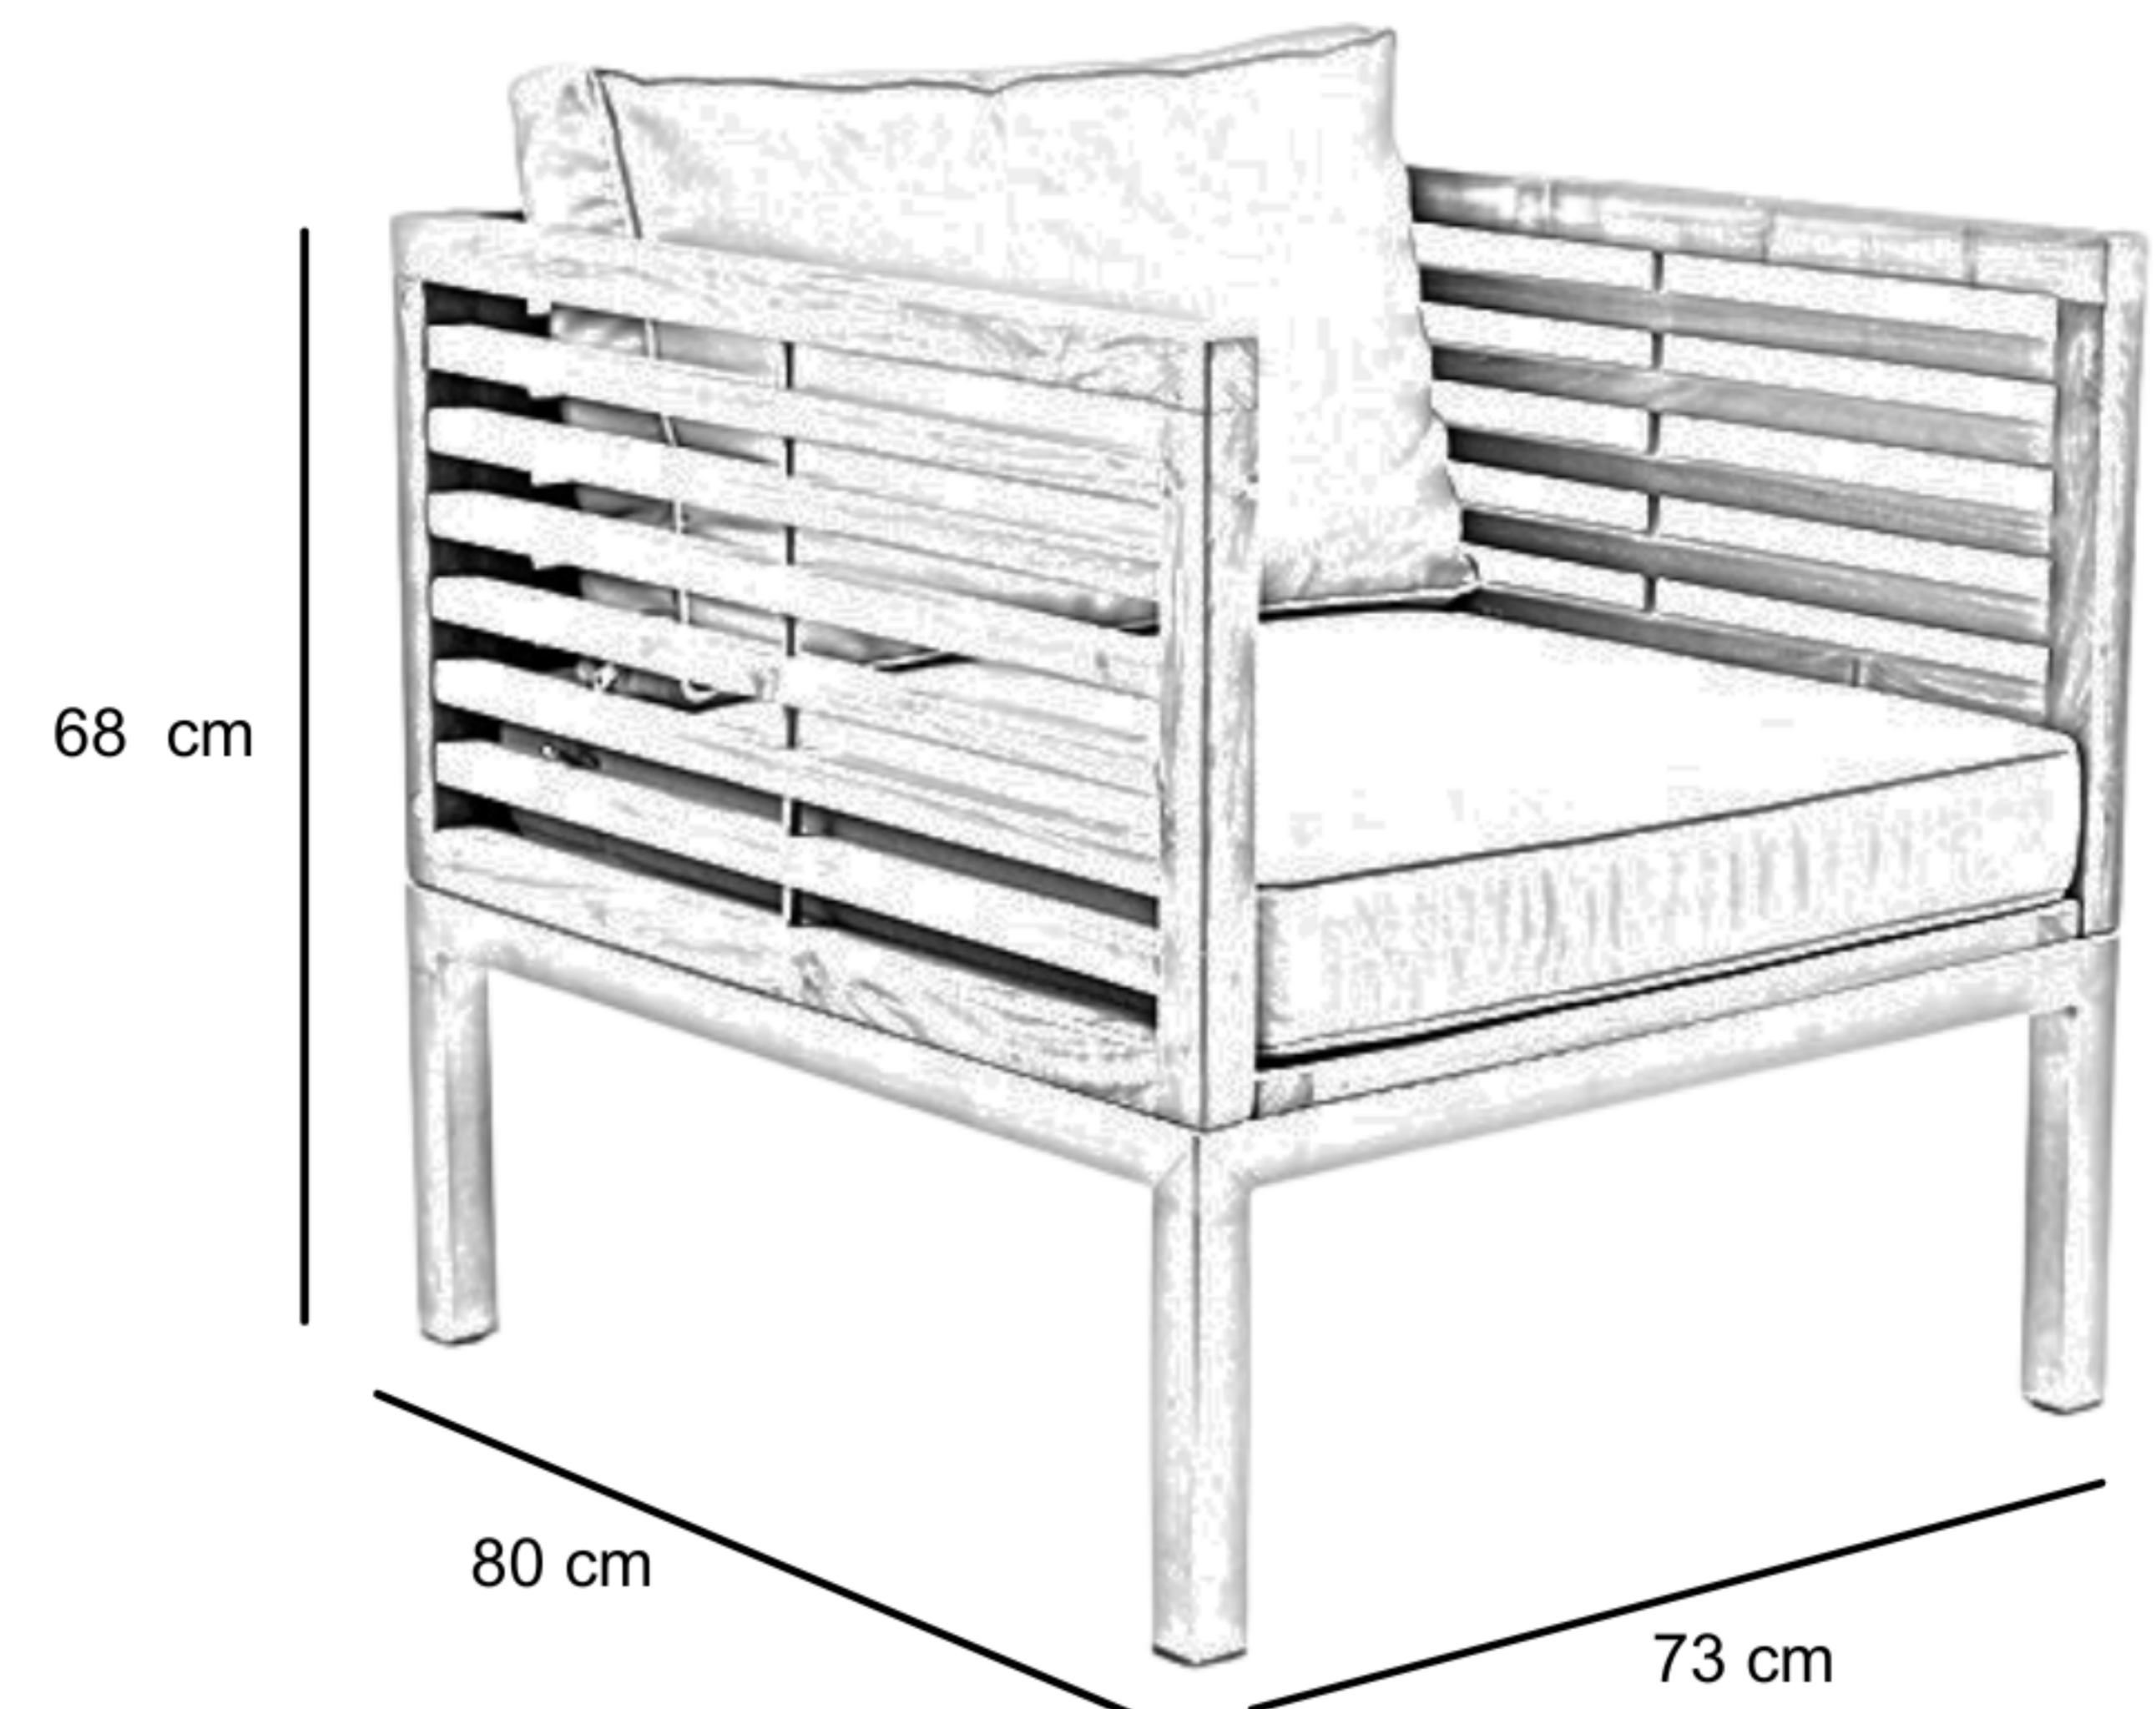

ACCURA SOFA 1 SEATER

ACS-1S-STD-NAT

DESCRIPTION

Our Accura Collection combines the timeless beauty of teak with the strength and resiliency of Stainless Steel to produce stunning designs and high performance furniture. Perfect for indoor as well as outdoor use in a residential or a commercial setting. Highly durable and low maintenance furniture. Made of Grade A Kiln dried plantation grown teak wood and grade 304 stainless steel.

DIMENSIONS

Total Width: 73 cm
Total Depth: 80 cm
Total Height: 68 cm
Seat Height : 44 cm

PACKAGING

Weight : 48 kg
Volume : 0.42 m³
Packing : 1 / box

FINISHING

AM I - Stain

Teak Brown

Natural