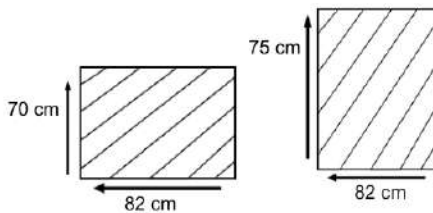

DIMENSIONS

Total Width: 73 cm
 Total Depth: 80 cm
 Height: 68 cm
 Seat Height : 44 cm

PACKAGING

Weight : 48 kg
 Volume : 0.42 m³
 Packing : 1 / box

FINISHING

STAINLESS STEEL

Hairline Finish

CUSHION FABRICS