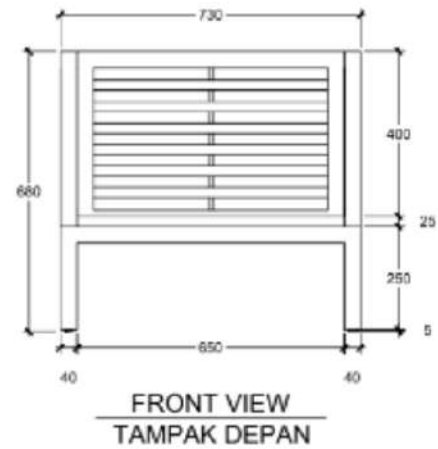

ACCURA SOFA 1 SEATER

ACS-1S-STD-NAT