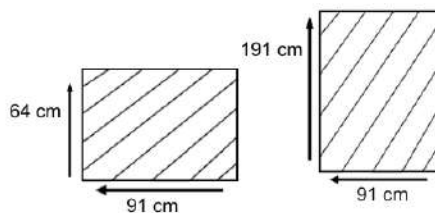

DIMENSIONS

Total Width: 138 cm
 Total Depth: 80 cm
 Height: 73 cm

PACKAGING

Weight : 86 kg
 Volume : 1.112384 m3
 Packing : 1 / box

FINISHING

AM I - Stain Teak Brown Natural Teak Oil

STAINLESS STEEL

Hairline Finish