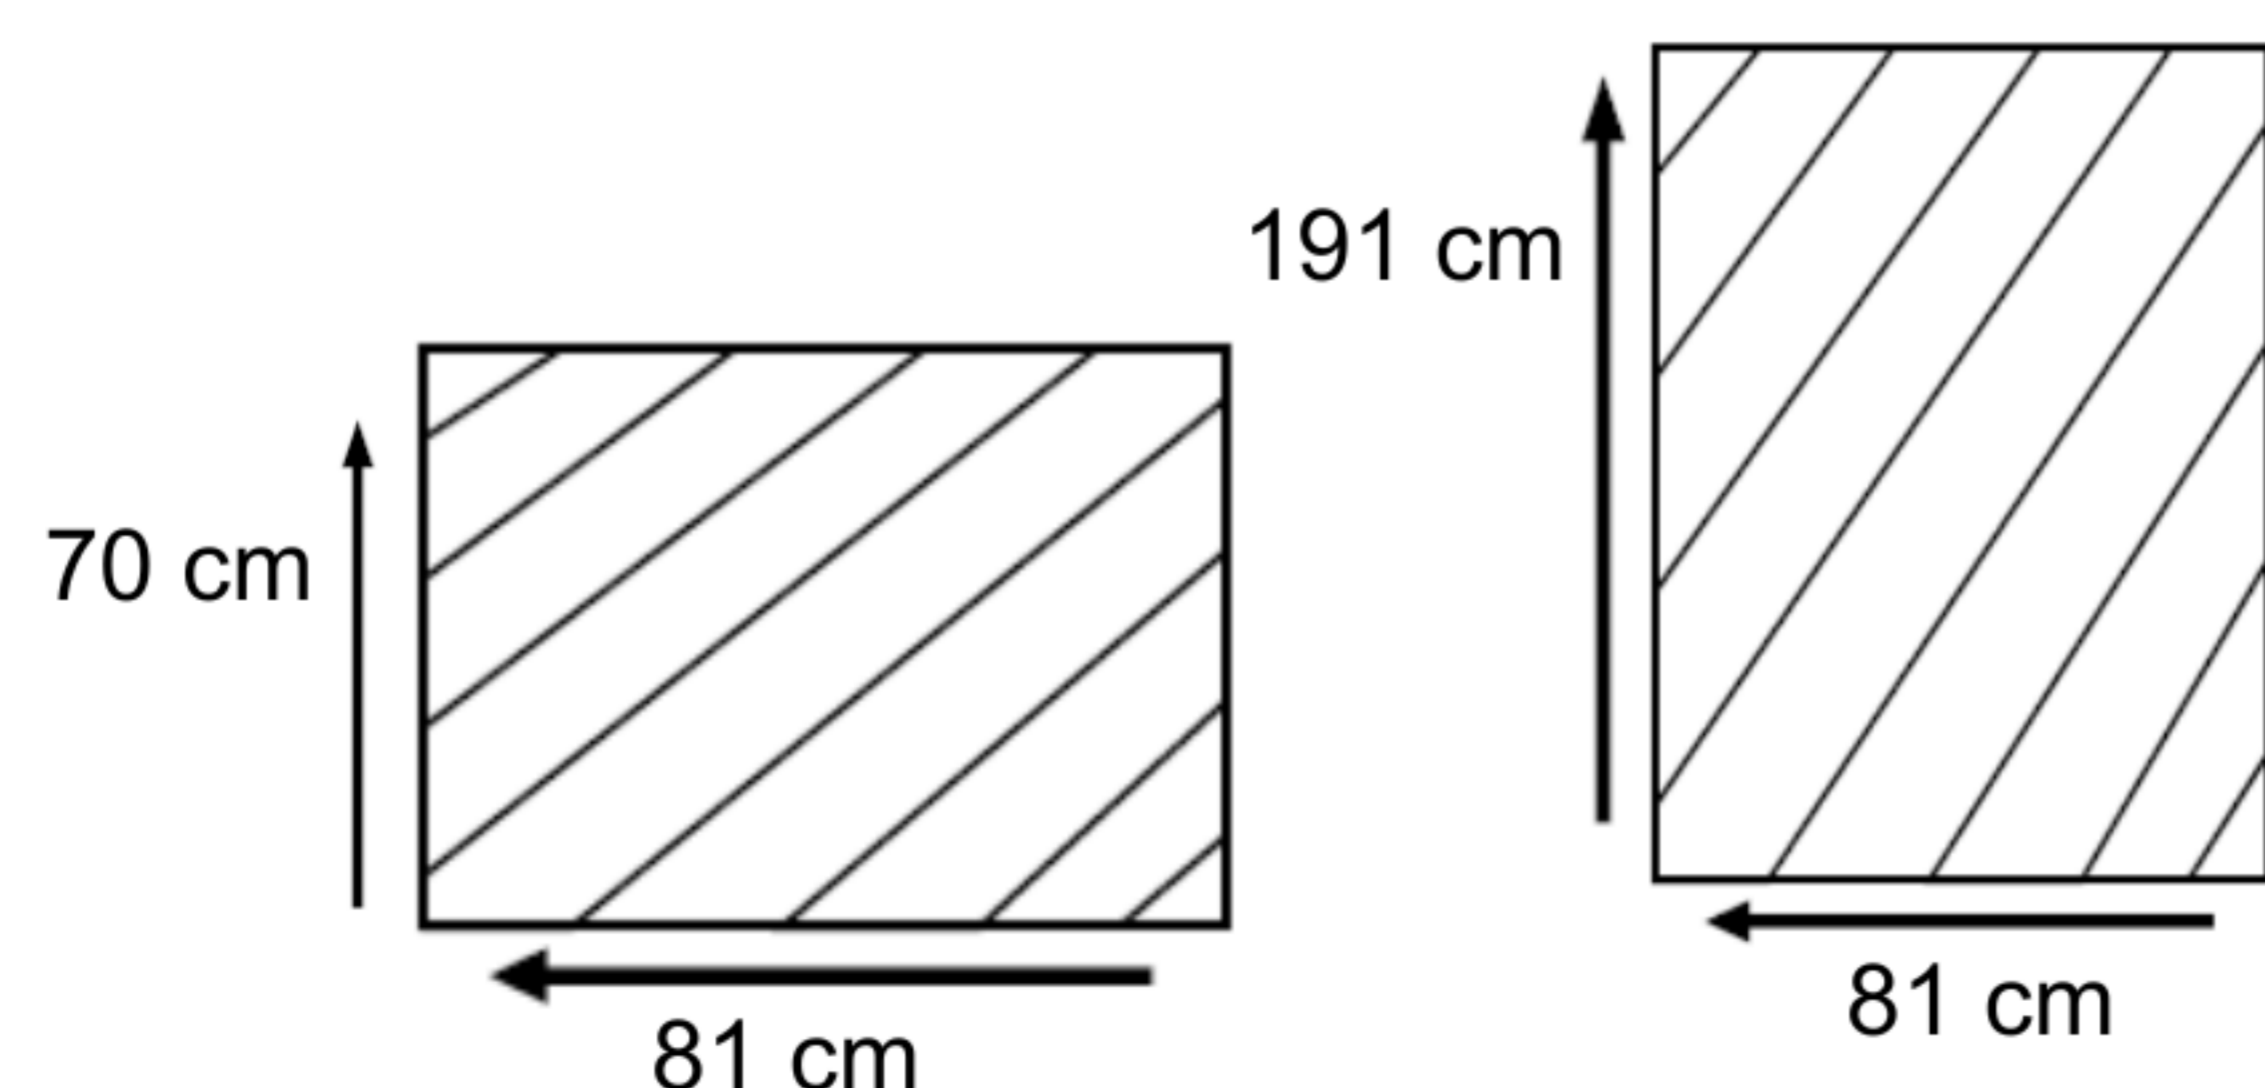

ACCURA SOFA 2 SEATER

ACS-2S-STD-NAT

DESCRIPTION

Our Accura Collection combines the timeless beauty of teak with the strength and resiliency of Stainless Steel to produce stunning designs and high performance furniture. Perfect for indoor as well as outdoor use in a residential or a commercial setting. Highly durable and low maintenance furniture. Made of Grade A Kiln dried plantation grown teak wood and grade 304 stainless steel.

DIMENSIONS

Total Width: 138 cm
Total Depth: 80 cm
Total Height: 68 cm
Seat Height : 44 cm

PACKAGING

Weight : 86 kg
Volume : 1.112384 m3
Packing : 1 / box

FINISHING

AM I - Stain

Teak Brown

Natural