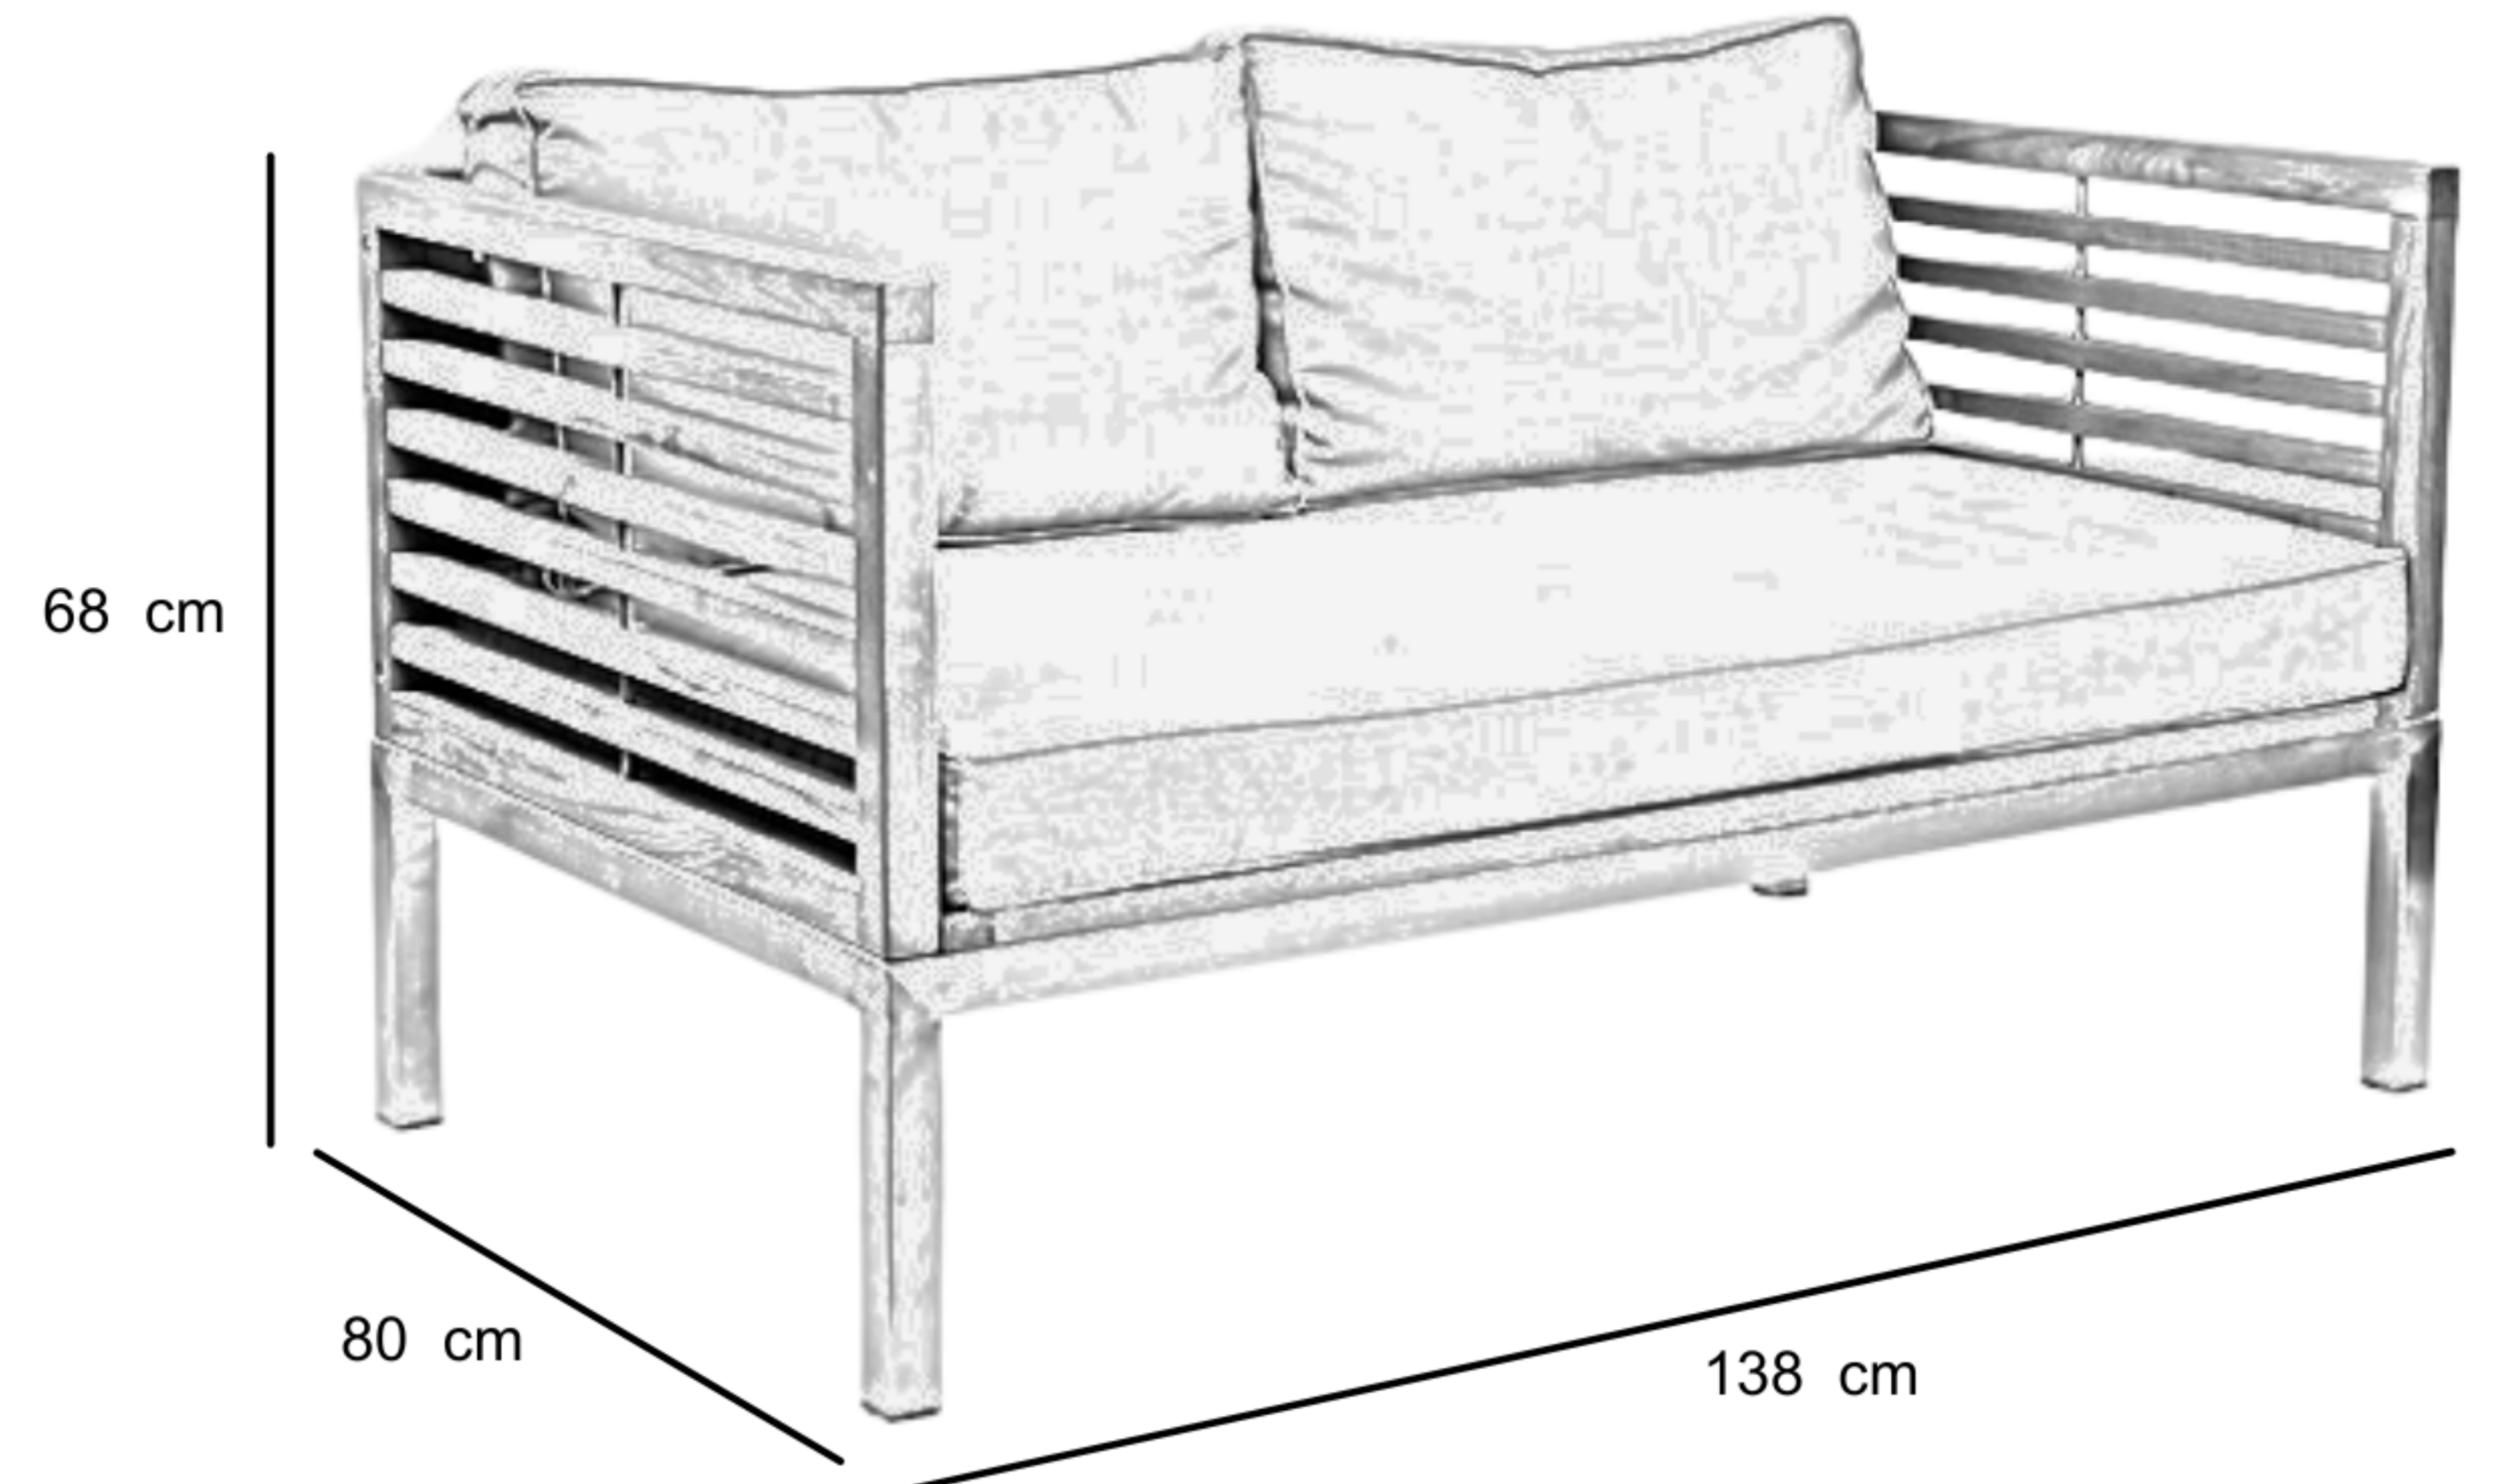

ACCURA SOFA 2 SEATER

ACS-2S-STD-NAT

DESCRIPTION

Our Accura Collection combines the timeless beauty of teak with the strength and resiliency of Stainless Steel to produce stunning designs and high performance furniture. Perfect for indoor as well as outdoor use in a residential or a commercial setting. Highly durable and low maintenance furniture. Made of Grade A Kiln dried plantation grown teak wood and grade 304 stainless steel.

DIMENSIONS

Total Width: 138 cm
Total Depth: 80 cm
Total Height: 68 cm
Seat Height : 44 cm

PACKAGING

Weight : 86 kg
Volume : 1.112384 m3
Packing : 1 / box

FINISHING

AM I - Stain

Teak Brown

Natural