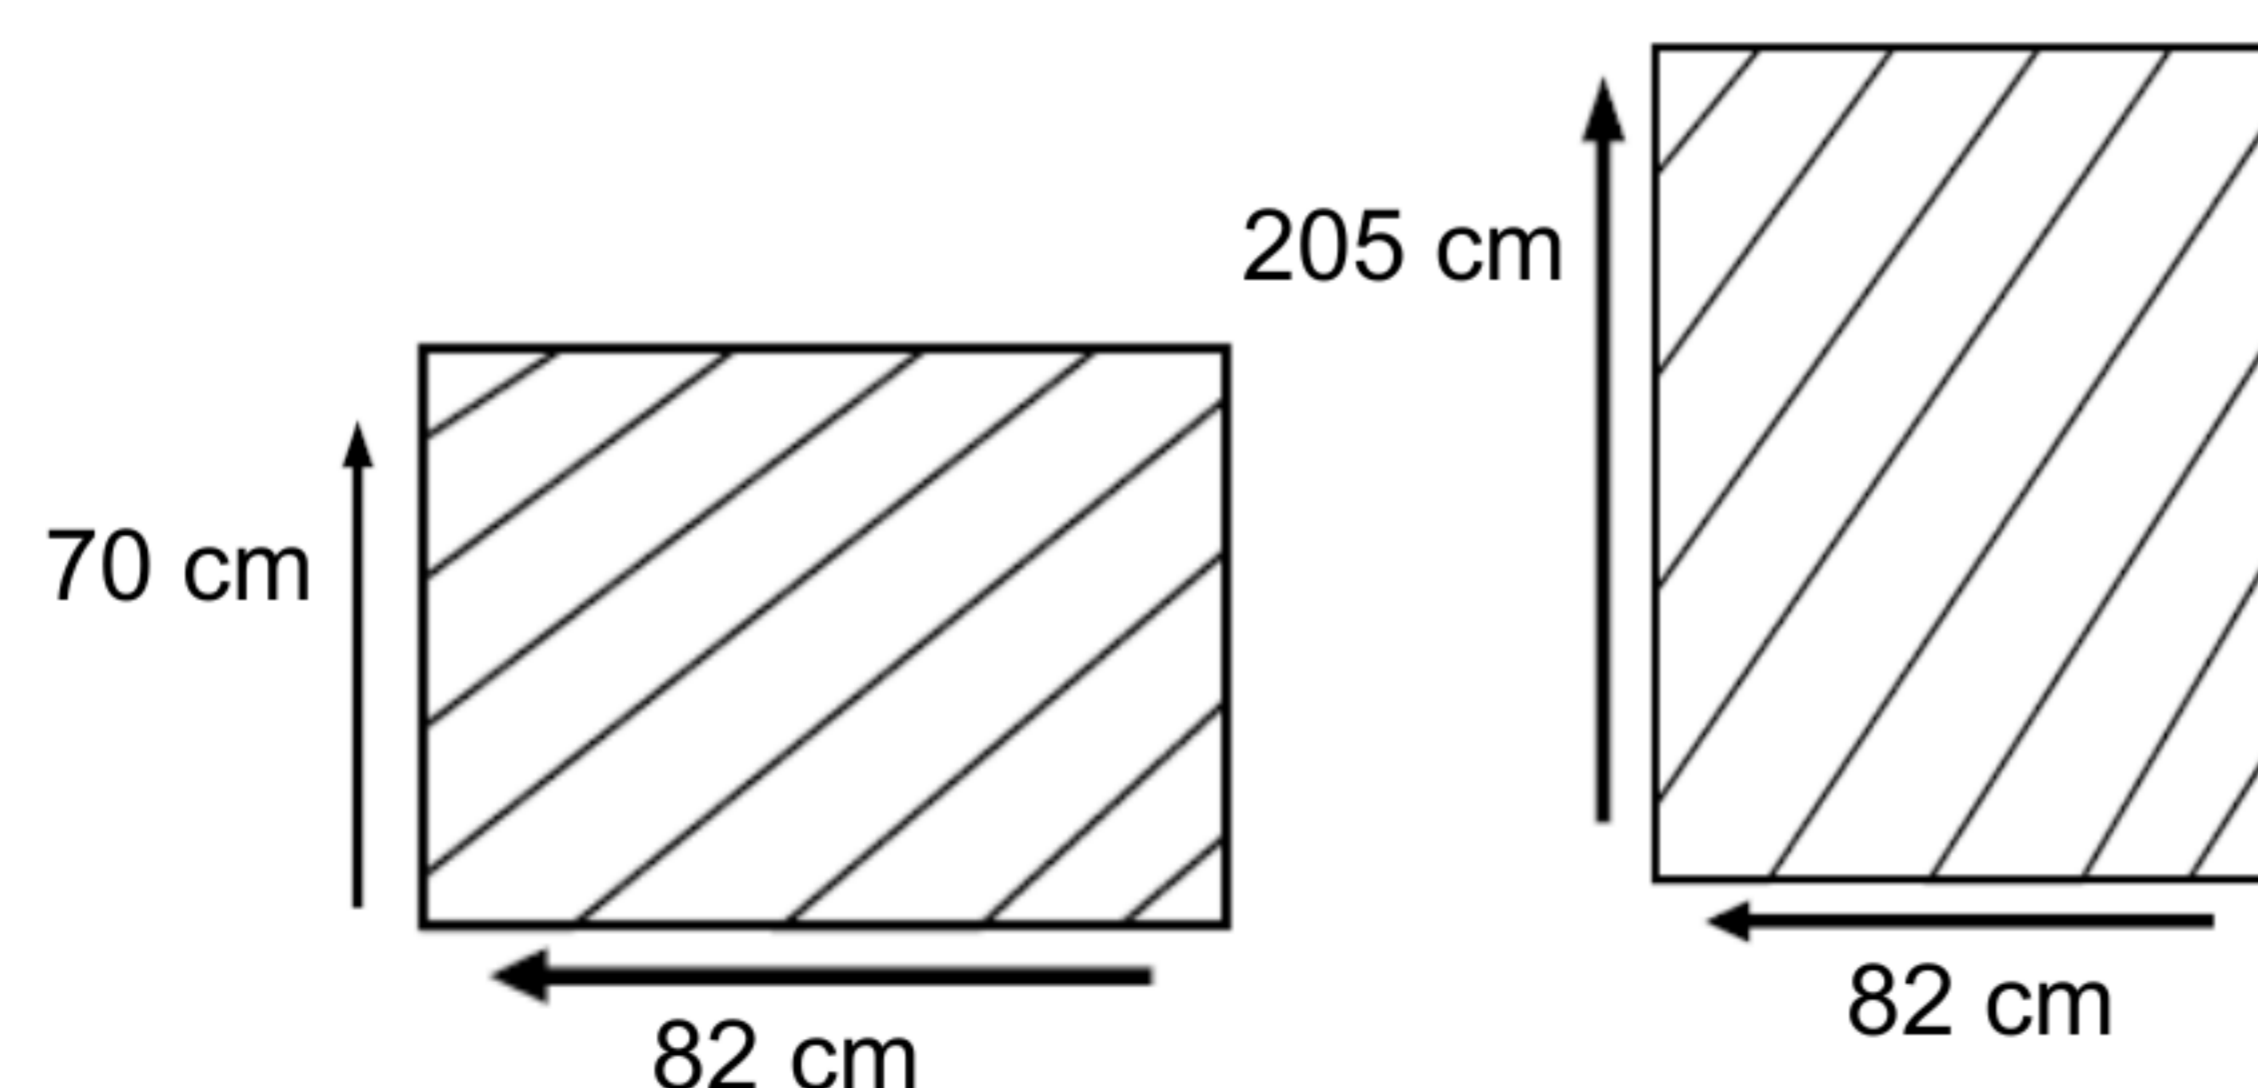

PACKAGING

Weight : 112 kg
Volume : 1.1767 m³
Packing : 1 / box

FINISHING

AM I - Stain

Teak Brown

Natural

Teak Oil

STAINLESS STEEL

Hairline Finish

CUSHION FABRICS

110
Maroon Red

044
Pacific Blue

230
Green Leaf

050
Bright Yellow

5403
Jockey Red

5404
Cappuccino

5476
Hearther Beige

5446
Forest Green

4610
Turquoise

5401
Pacific Blue