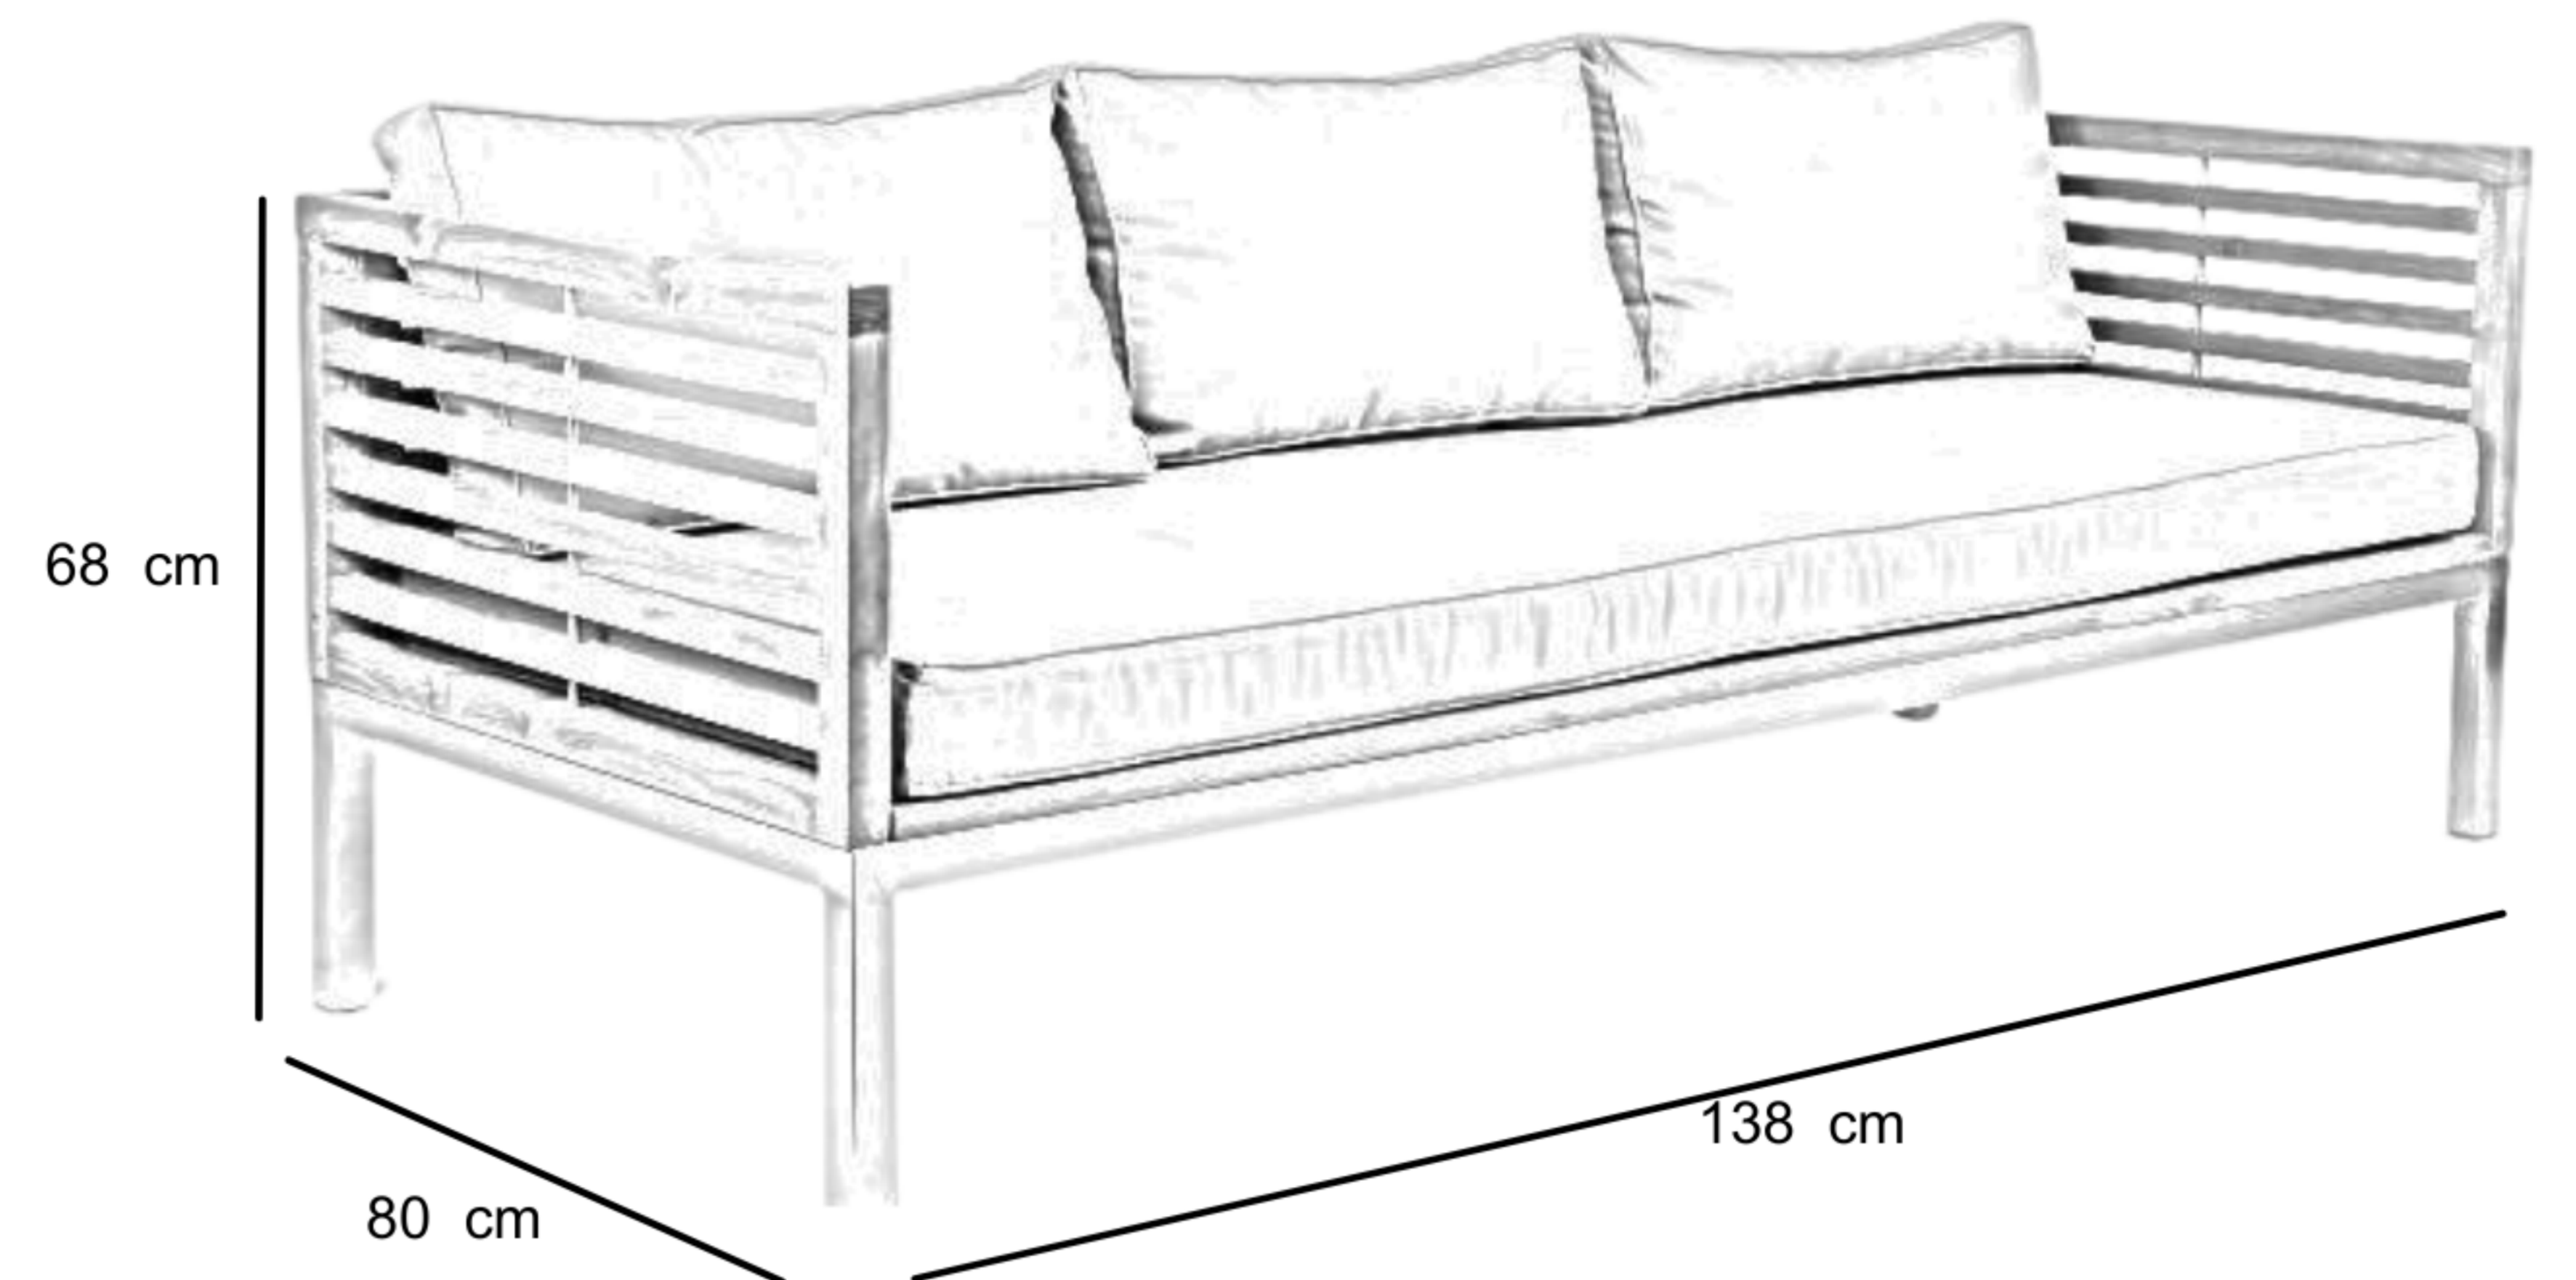

# ACCURA SOFA 3 SEATER

ACS-3S-STD-NAT

## DIMENSIONS

Total Width: 203 cm  
Total Depth: 80 cm  
Total Height: 68 cm  
Seat Height : 44 cm