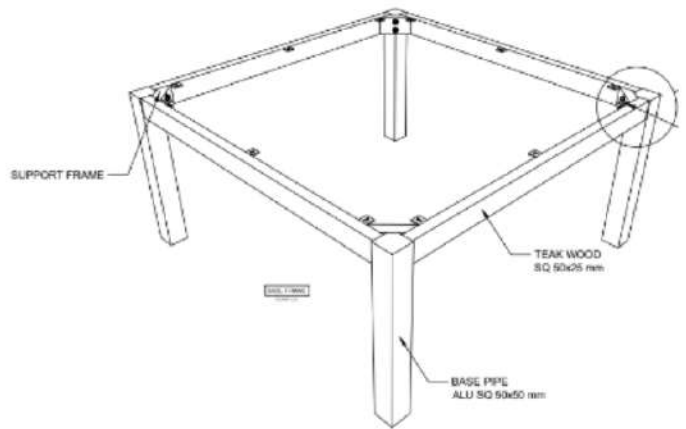

ACCURA SQUARE COFFEE TABLE

ACT37-NAT-STD

DESCRIPTION

Our Accura Collection combines the timeless beauty of teak with the strength and resiliency of Stainless Steel to produce stunning designs and high performance furniture. Perfect for outdoor use in a residential or a commercial setting. Highly durable, long lasting and low maintenance furniture. Made of Grade A Kiln dried plantation grown teak wood and grade 304 stainless steel.

DIMENSIONS

Total Width: 90 cm
Total Depth: 90 cm
Height: 45 cm