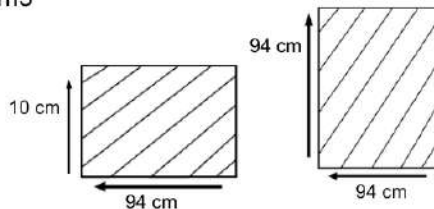

PACKAGING

Weight : kg
Volume : 0.08836 m3
Packing : 1 / box

FINISHING

AM I - Stain

Teak Brown

Natural

Teak Oil

STAINLESS STEEL

Hairline Finish