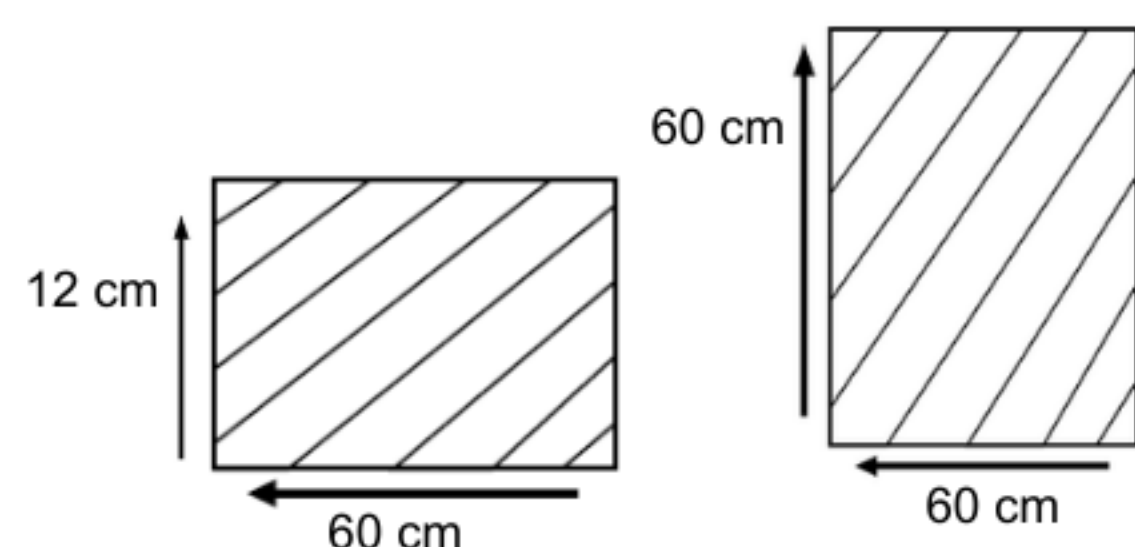

ACCURA SQUARE DINING TABLE S60

HOD1062-NAT-S60

DESCRIPTION

This Contemporary piece of furniture is a result of joint efforts of Malaysia's established designer firm and Horestco designers to bring you a stunning piece of furniture. The base is made of stainless steel grade 304 and the top is made of premium teak wood.

DIMENSIONS

Total Width: 60 cm
Total Depth: 60 cm
Height: 76 cm

PACKAGING

Weight : 29.42 kg
Volume : m3
Packing : 1 / box

FINISHING

AM I - Stain

Teak Brown

m