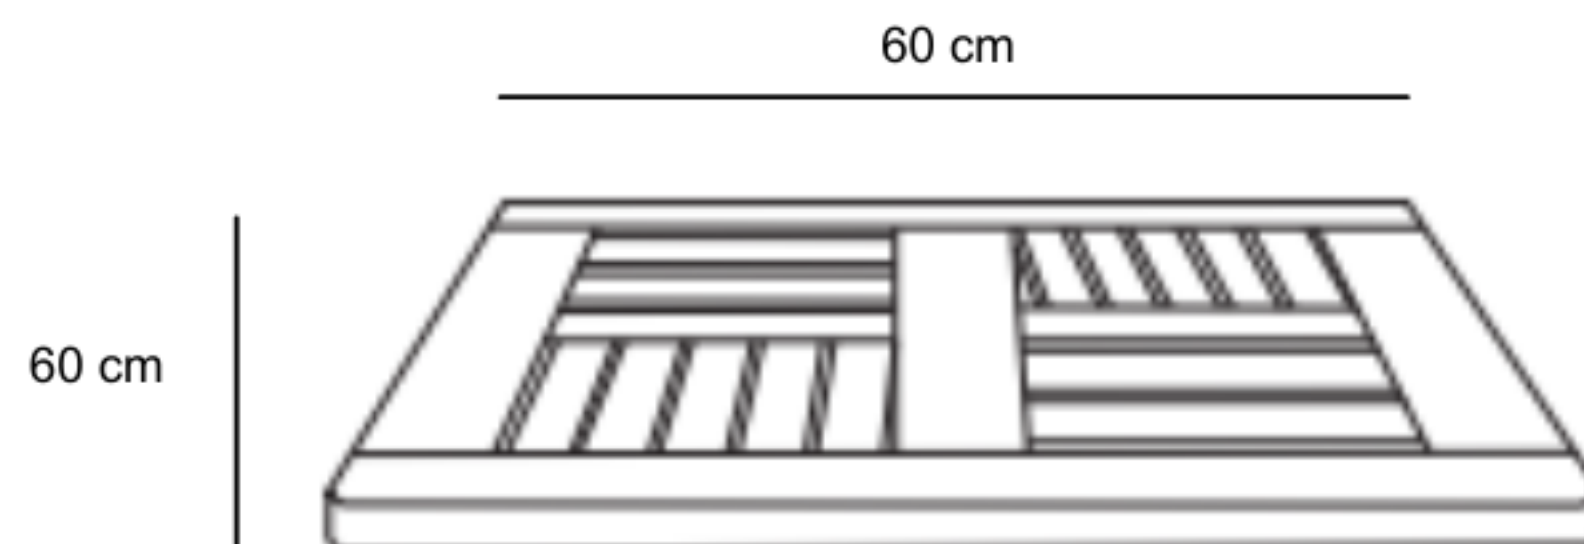

ACCURA SQUARE DINING TABLE S60

HOD1062-NAT-S60

DESCRIPTION

This Contemporary piece of furniture is a result of joint efforts of Malaysia's established designer firm and Horestco designers to bring you a stunning piece of furniture. The base is made of stainless steel grade 304 and the top is made of premium teak wood.

DIMENSIONS

Total Width: 60 cm
Total Depth: 60 cm
Height: 76 cm

PACKAGING

Weight : 29.42 kg
Volume : m3
Packing : 1 / box

FINISHING

AM I - Stain

Teak Brown

m