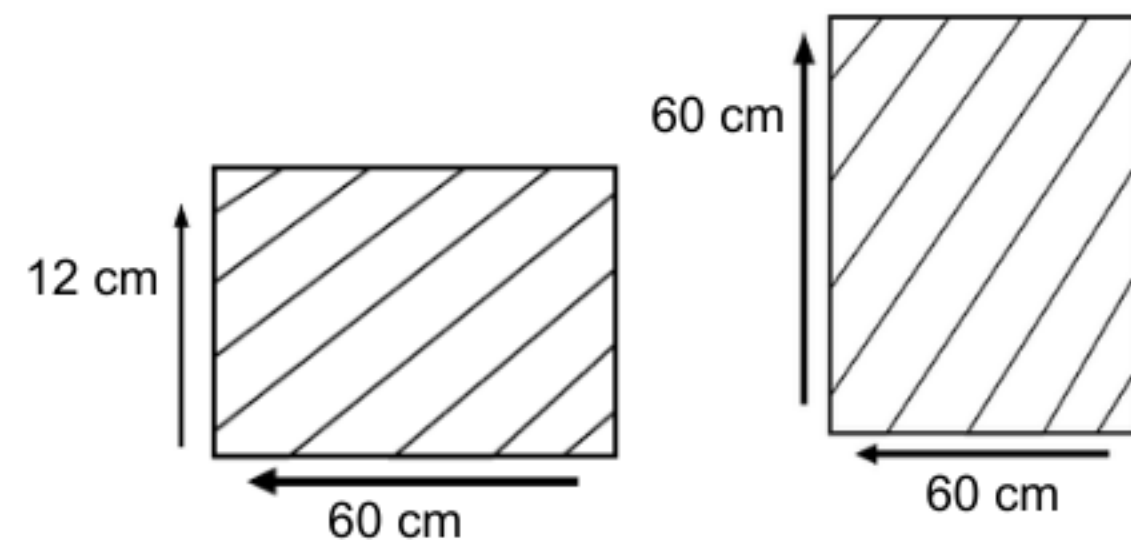

ACCURA SQUARE DINING TABLE S60

HOD1062-NAT-S60

DESCRIPTION

This Contemporary piece of furniture is a result of joint efforts of Malaysia's established designer firm and Horestco designers to bring you a stunning piece of furniture. The base is made of stainless steel grade 304 and the top is made of premium teak wood.

DIMENSIONS

Total Width: 60 cm
Total Depth: 60 cm
Height: 76 cm

PACKAGING

Weight : 29.42 kg
Volume : m3
Packing : 1 / box

FINISHING

AM I - Stain

Teak Brown

m