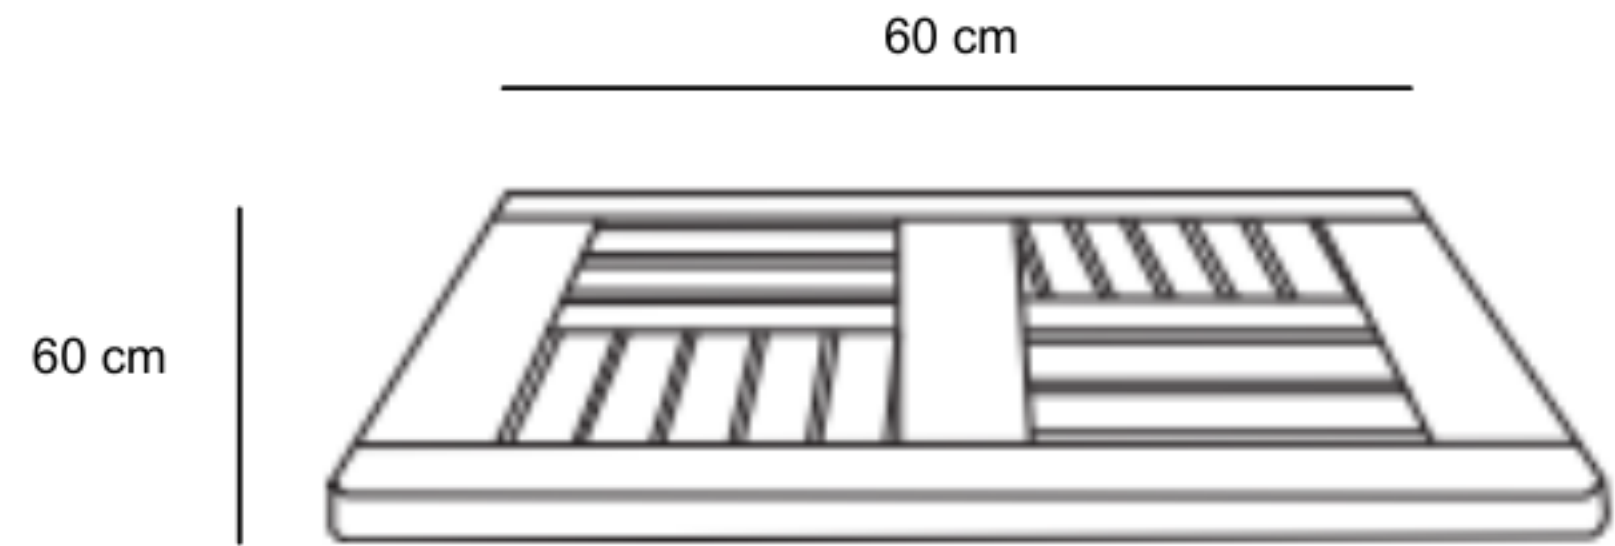

ACCURA SQUARE DINING TABLE S60

HOD1062-NAT-S60

DESCRIPTION

This Contemporary piece of furniture is a result of joint efforts of Malaysia's established designer firm and Horestco designers to bring you a stunning piece of furniture. The base is made of stainless steel grade 304 and the top is made of premium teak wood.

DIMENSIONS

Total Width: 60 cm
Total Depth: 60 cm
Height: 76 cm

PACKAGING

Weight : 29.42 kg
Volume : m3
Packing : 1 / box

FINISHING

AM I - Stain

Teak Brown

m