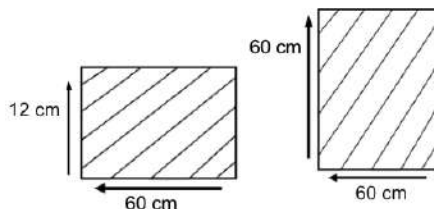

PACKAGING

Weight : 29.42 kg
Volume : m3
Packing : 1 / box

FINISHING

STAINLESS STEEL