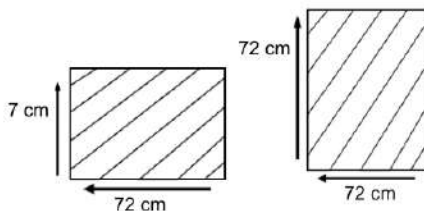

ACCURA SQUARE TABLE TOP S70

HOD1063-NAT-S70

DESCRIPTION

This Contemporary piece of furniture is a result of joint efforts of Malaysia's established designer firm and Horestco designers to bring you a stunning piece of furniture. The base is made of stainless steel grade 304 and the top is made of premium teak wood.

DIMENSIONS

Total Width: 70 cm
Total Depth: 70 cm
Height: 76 cm

PACKAGING

Weight : 35,34 kg
Volume : m3
Packing : 1 unit / box

FINISHING

AM I - Stain

Teak Brown

Natural