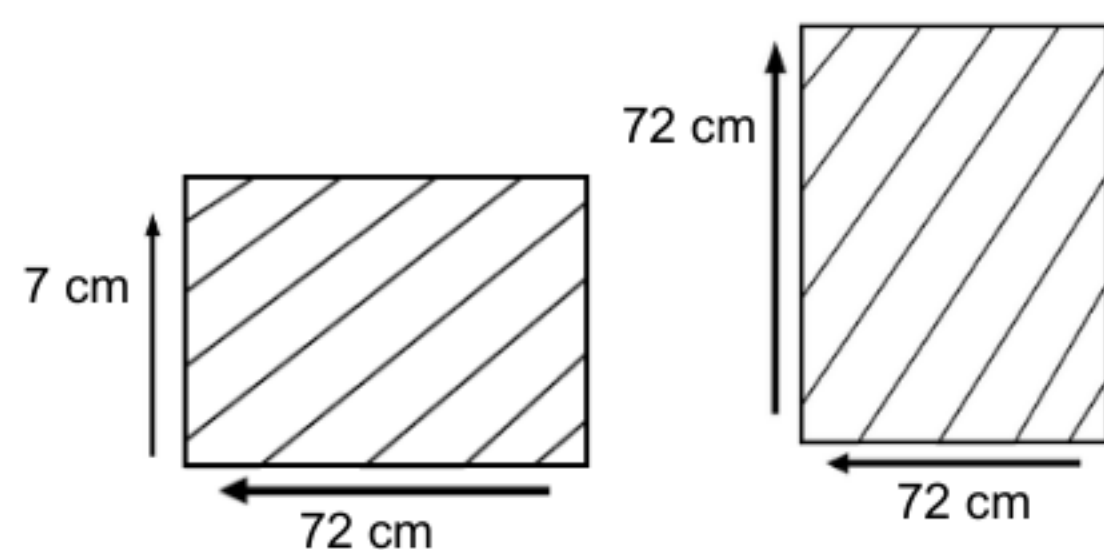

ACCURA SQUARE DINING TABLE S70

HOD1063-NAT-S70

DESCRIPTION

This Contemporary piece of furniture is a result of joint efforts of Malaysia's established designer firm and Horestco designers to bring you a stunning piece of furniture. The base is made of stainless steel grade 304 and the top is made of premium teak wood.

DIMENSIONS

Total Width: 70 cm
Total Depth: 70 cm
Height: 76 cm

PACKAGING

Weight : 35,34 kg
Packing : 1 unit / box

FINISHING

STAINLESS STEEL