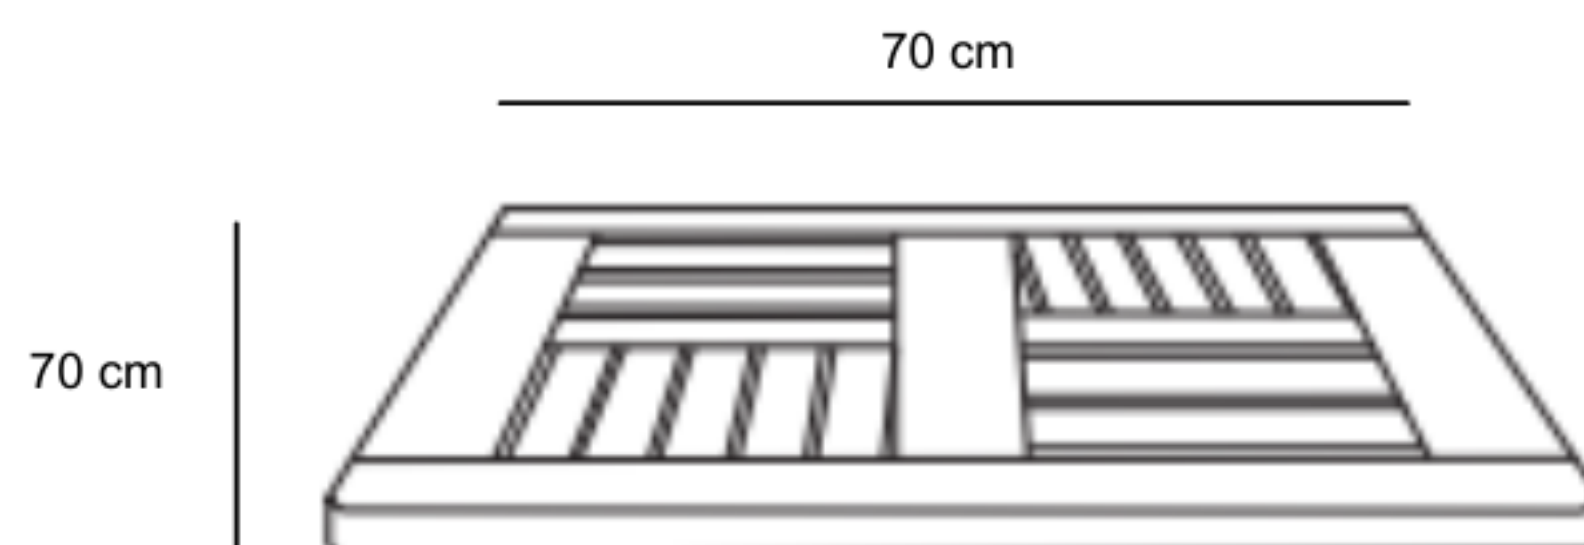

ACCURA SQUARE DINING TABLE S70

HOD1063-NAT-S70

DESCRIPTION

This Contemporary piece of furniture is a result of joint efforts of Malaysia's established designer firm and Horestco designers to bring you a stunning piece of furniture. The base is made of stainless steel grade 304 and the top is made of premium teak wood.

DIMENSIONS

Total Width: 70 cm
Total Depth: 70 cm
Height: 76 cm

PACKAGING

Weight : 35,34 kg
Packing : 1 unit / box

FINISHING

STAINLESS STEEL