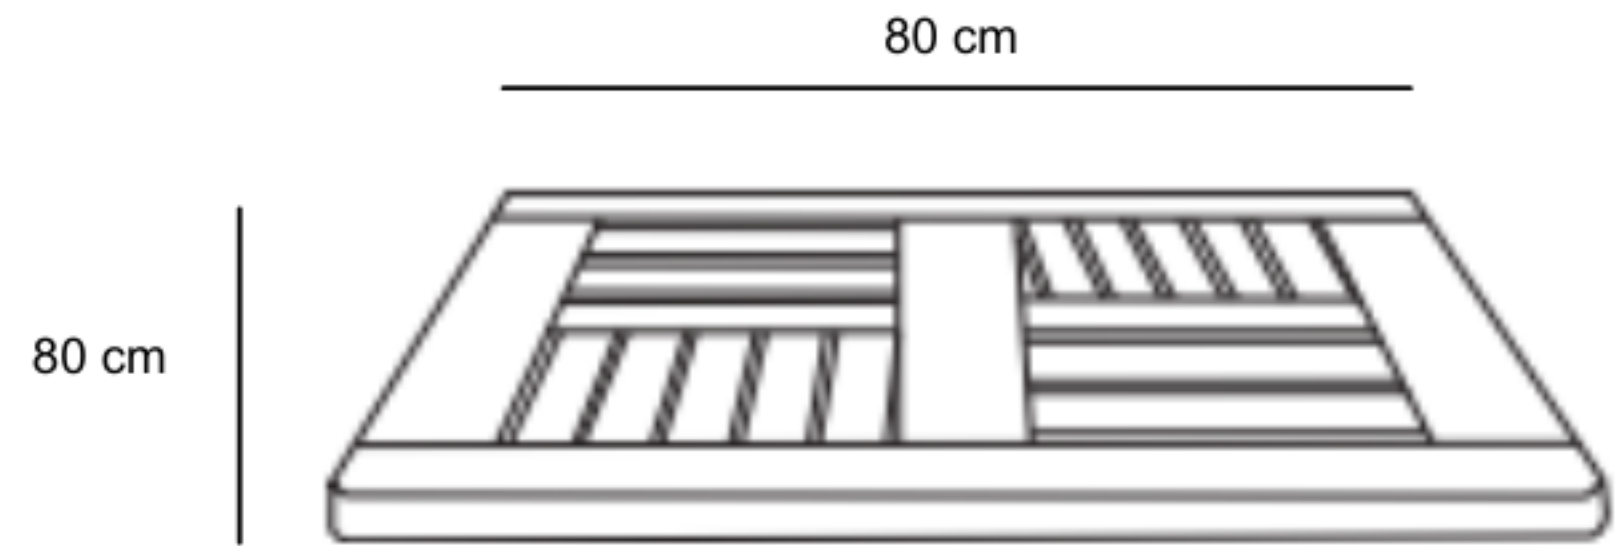

ACCURA SQUARE DINING TABLE S80

HOD1064-NAT-S80

DESCRIPTION

This Contemporary piece of furniture is a result of joint efforts of Malaysia's established designer firm and Horestco designers to bring you a stunning piece of furniture. The base is made of stainless steel grade 304 and the top is made of premium teak wood.

DIMENSIONS

Total Width: 80 cm
Total Depth: 80 cm
Height: 76 cm

PACKAGING

Weight : 42 kg / unit
Packing : 1 unit / box

FINISHING

AM I - Stain

Teak Brown

Natural