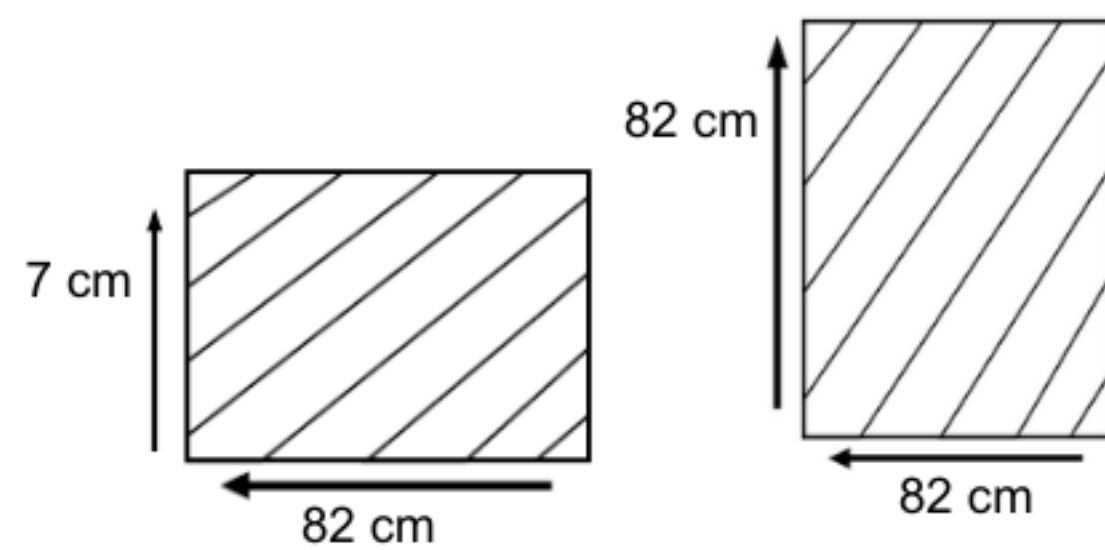

ACCURA SQUARE DINING TABLE S80

HOD1064-NAT-S80

DESCRIPTION

This Contemporary piece of furniture is a result of joint efforts of Malaysia's established designer firm and Horestco designers to bring you a stunning piece of furniture. The base is made of stainless steel grade 304 and the top is made of premium teak wood.

DIMENSIONS

Total Width: 80 cm
Total Depth: 80 cm
Height: 76 cm

PACKAGING

Weight : 42 kg / unit
Packing : 1 unit / box

FINISHING

AM I - Stain

Teak Brown

Natural