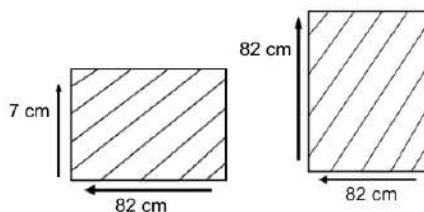

ACCURA SQUARE TABLE TOP S80

HOD1063-NAT-S80

DESCRIPTION

This Contemporary piece of furniture is a result of joint efforts of Malaysia's established designer firm and Horestco designers to bring you a stunning piece of furniture. The base is made of stainless steel grade 304 and the top is made of premium teak wood.

DIMENSIONS

Total Width: 80 cm
Total Depth: 80 cm
Height: 76 cm

PACKAGING

Weight : 42 kg / unit
Volume :
Packing : 1 unit / box

FINISHING

AM I - Stain

Teak Brown

Natural