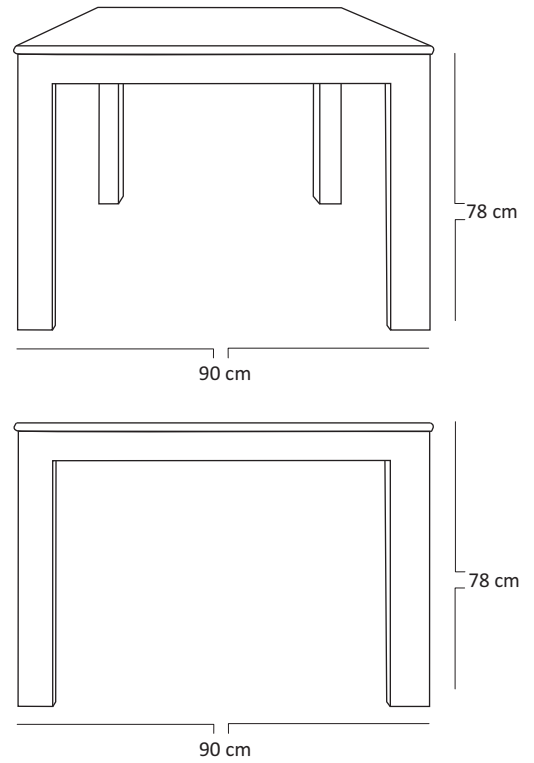

ACCURA TABLE

HOD105

DESCRIPTION

Furniture that lasts forever. Blending traditional with the industrial. Premium Teak wood top with stainless steel grade #304 frame. Perfectly suited for Outdoor or open spaces.

FINISHING

AM I - Stain

Teak Brown

Natural

DIMENSIONS

Length/Width : 90 cm
Depth : 90 cm
Height : 78 cm

STAINLESS STEEL

Hairline Finish

PACKAGING

Weight : Kg/Unit
Volume : 0,11 m³
Packing : 1/Box