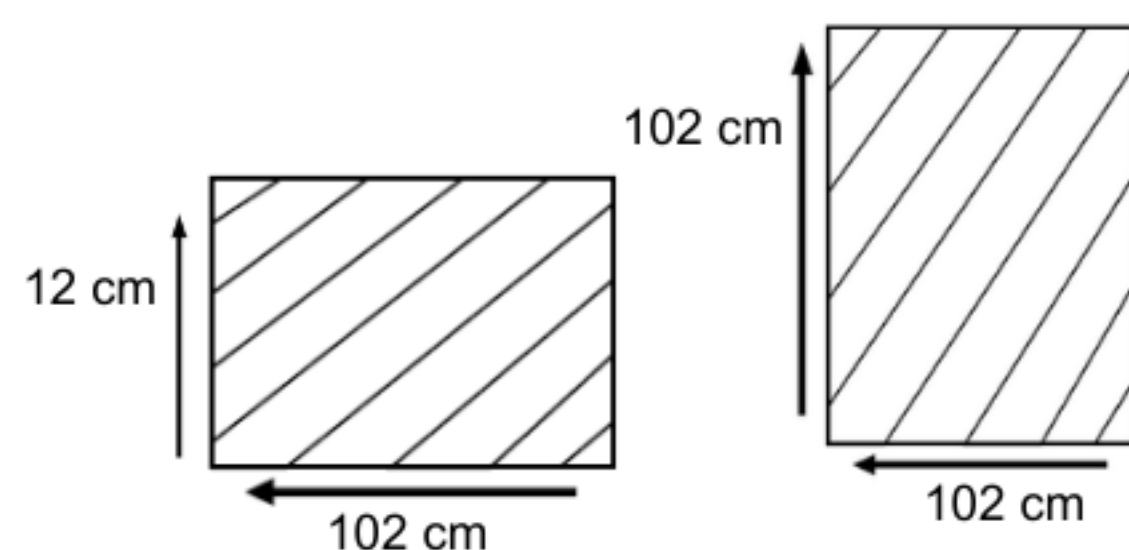

ACCURA TABLE L100

HOD1054-NAT-S100

DESCRIPTION

ACCURA TABLE is a unique piece of furniture that blends traditional and industrial design elements. Its premium Teak wood top adds a touch of warmth and natural beauty, while the stainless steel grade #304 frame provides durability and a modern aesthetic.

DIMENSIONS

Total Width: 100 cm
Total Depth: 100 cm
Height: 78 cm

PACKAGING

Weight : 20 kg
Packing : 1 / box

FINISHING

AM I - Stain

Teak Brown

Natural