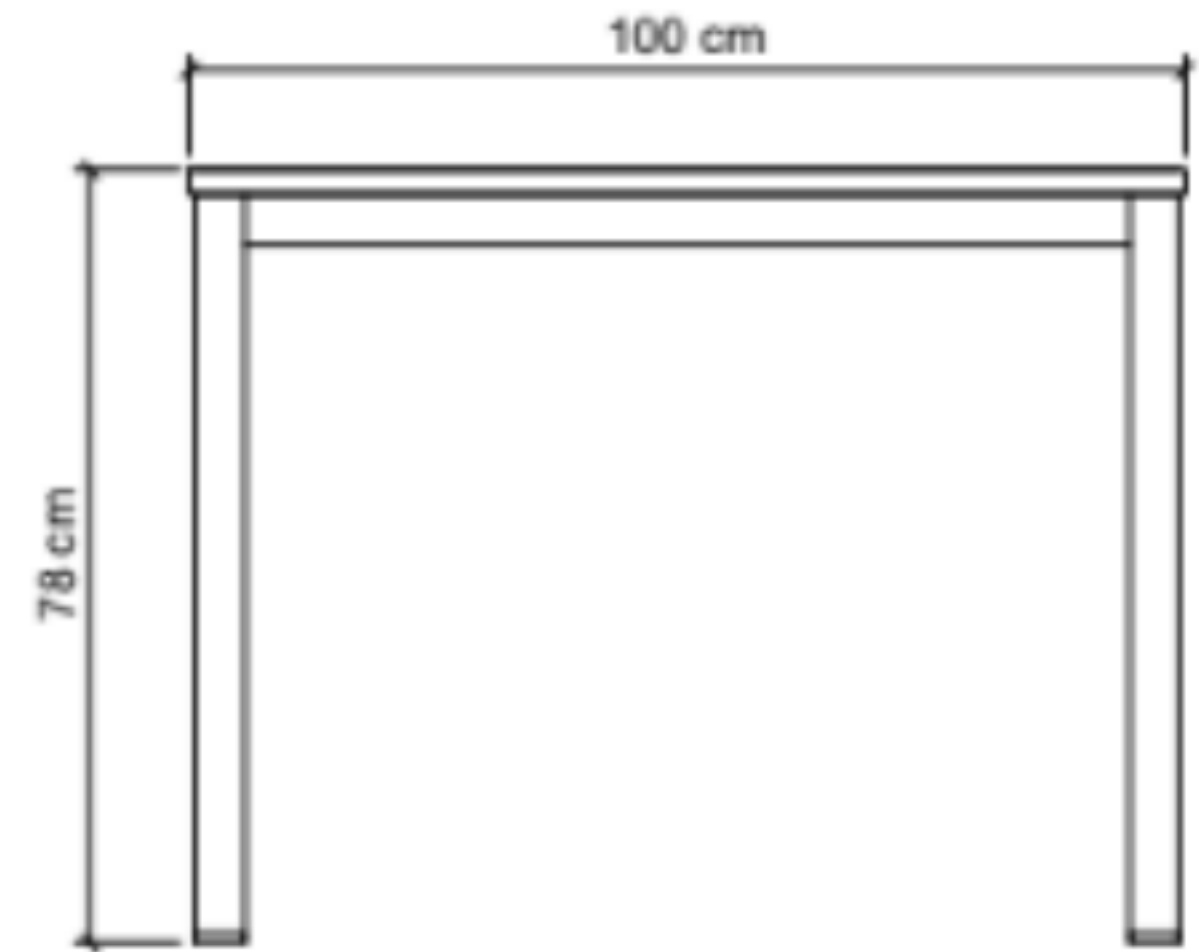

ACCURA TABLE L100

HOD1054-NAT-S100

DESCRIPTION

ACCURA TABLE is a unique piece of furniture that blends traditional and industrial design elements. Its premium Teak wood top adds a touch of warmth and natural beauty, while the stainless steel grade #304 frame provides durability and a modern aesthetic.

DIMENSIONS

Total Width: 100 cm
Total Depth: 100 cm
Height: 78 cm

PACKAGING

Weight : 20 kg
Packing : 1 / box

FINISHING

AM I - Stain

Teak Brown

Natural