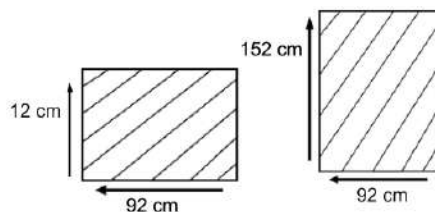

ACCURA TABLE L150 HOD1058-NAT-S150

DESCRIPTION

Blending traditional with the industrial. Premium Teak wood top with stainless steel grade #304 frame. Perfectly suitable for Outdoor or open spaces. This table can be used from four to six chairs.

DIMENSIONS

Total Width: 150 cm
Total Depth: 90 cm
Height: 78 cm

PACKAGING

Weight : 27 kg
Volume : m3
Packing : 1 / box

FINISHING

AM I - Stain

Teak Brown

Natural