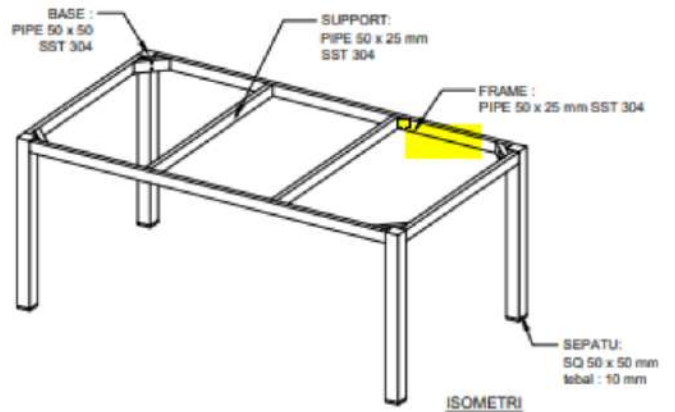

ACCURA TABLE L150 HOD1058-NAT-S150

DESCRIPTION

Blending traditional with the industrial. Premium Teak wood top with stainless steel grade #304 frame. Perfectly suitable for Outdoor or open spaces. This table can be used from four to six chairs.

DIMENSIONS

Total Width: 150 cm
Total Depth: 90 cm
Height: 78 cm

PACKAGING

Weight : 27 kg
Volume : m3
Packing : 1 / box

FINISHING

AM I - Stain

Teak Brown

Natural