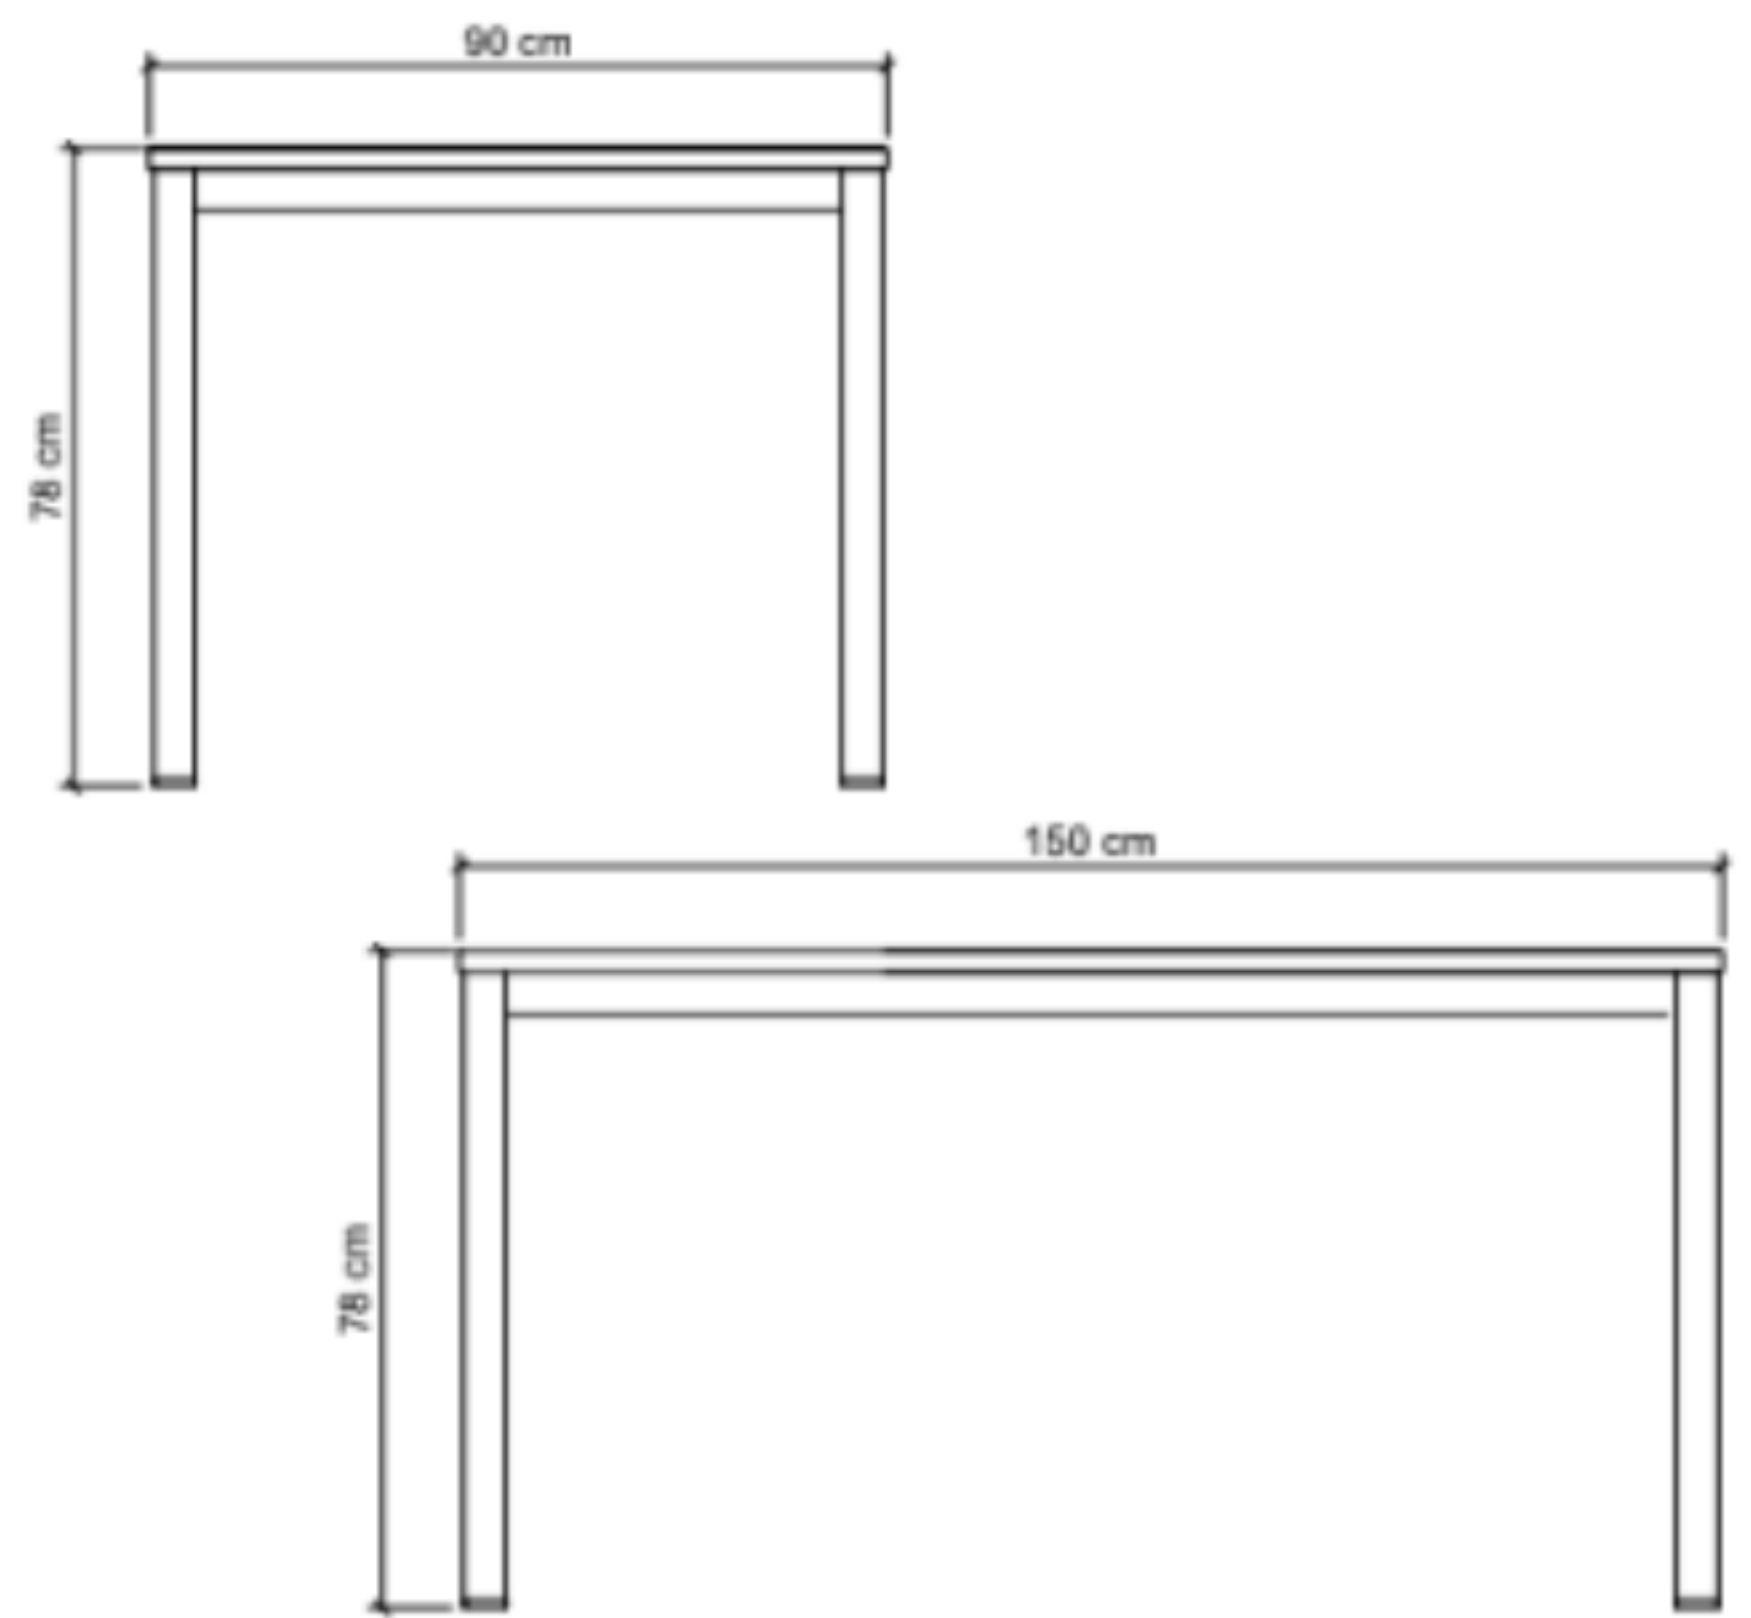

ACCURA TABLE L150

HOD1058-NAT-S150

DESCRIPTION

ACCURA TABLE is a unique piece of furniture that blends traditional and industrial design elements. Its premium Teak wood top adds a touch of warmth and natural beauty, while the stainless steel grade #304 frame provides durability and a modern aesthetic.

DIMENSIONS

Total Width: 150 cm
Total Depth: 90 cm
Height: 78 cm

PACKAGING

Weight : 27 kg
Packing : 1 / box

FINISHING

STAINLESS STEEL