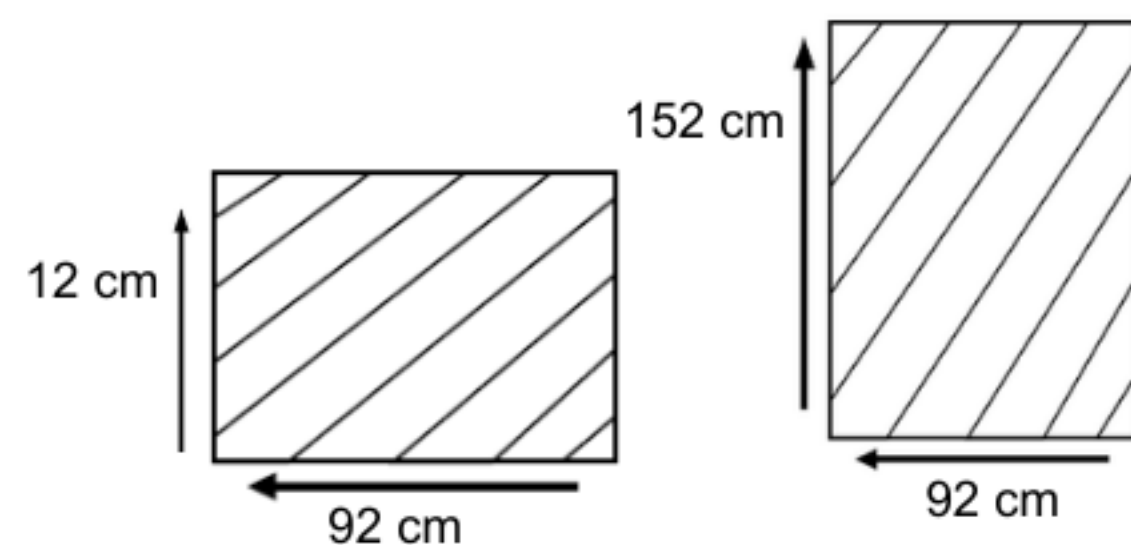

ACCURA TABLE L150

HOD1058-NAT-S150

DESCRIPTION

ACCURA TABLE is a unique piece of furniture that blends traditional and industrial design elements. Its premium Teak wood top adds a touch of warmth and natural beauty, while the stainless steel grade #304 frame provides durability and a modern aesthetic.

DIMENSIONS

Total Width: 150 cm
Total Depth: 90 cm
Height: 78 cm

PACKAGING

Weight : 27 kg
Packing : 1 / box

FINISHING

STAINLESS STEEL