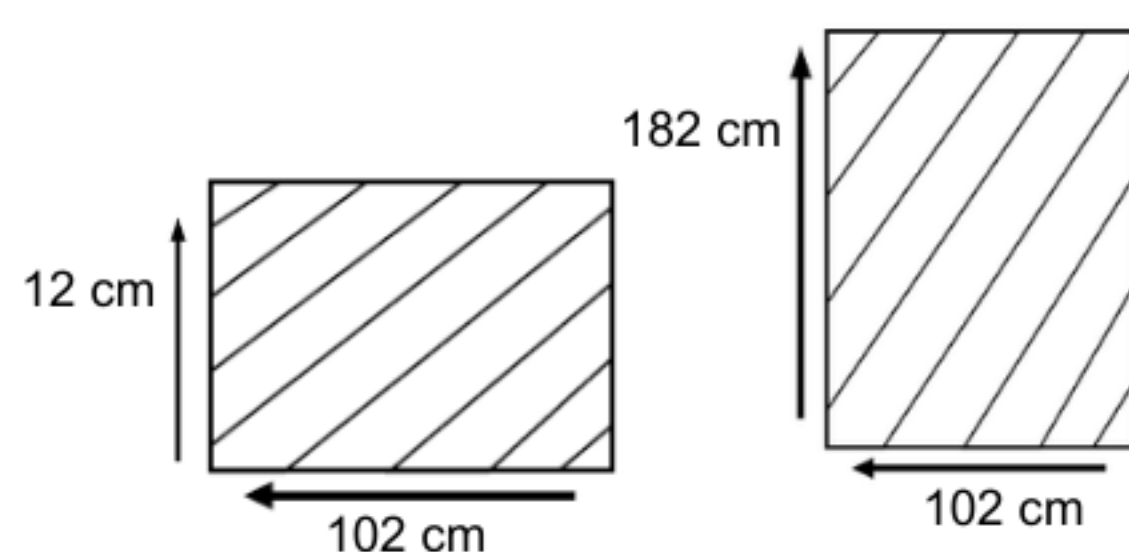

ACCURA TABLE L180

HOD1058S-NAT-R180

DESCRIPTION

ACCURA TABLE is a unique piece of furniture that blends traditional and industrial design elements. Its premium Teak wood top adds a touch of warmth and natural beauty, while the stainless steel grade #304 frame provides durability and a modern aesthetic.

DIMENSIONS

Total Width: 180 cm
Total Depth: 100 cm
Height: 78 cm

PACKAGING

Weight : 32 kg
Packing : 1 / box

FINISHING

STAINLESS STEEL