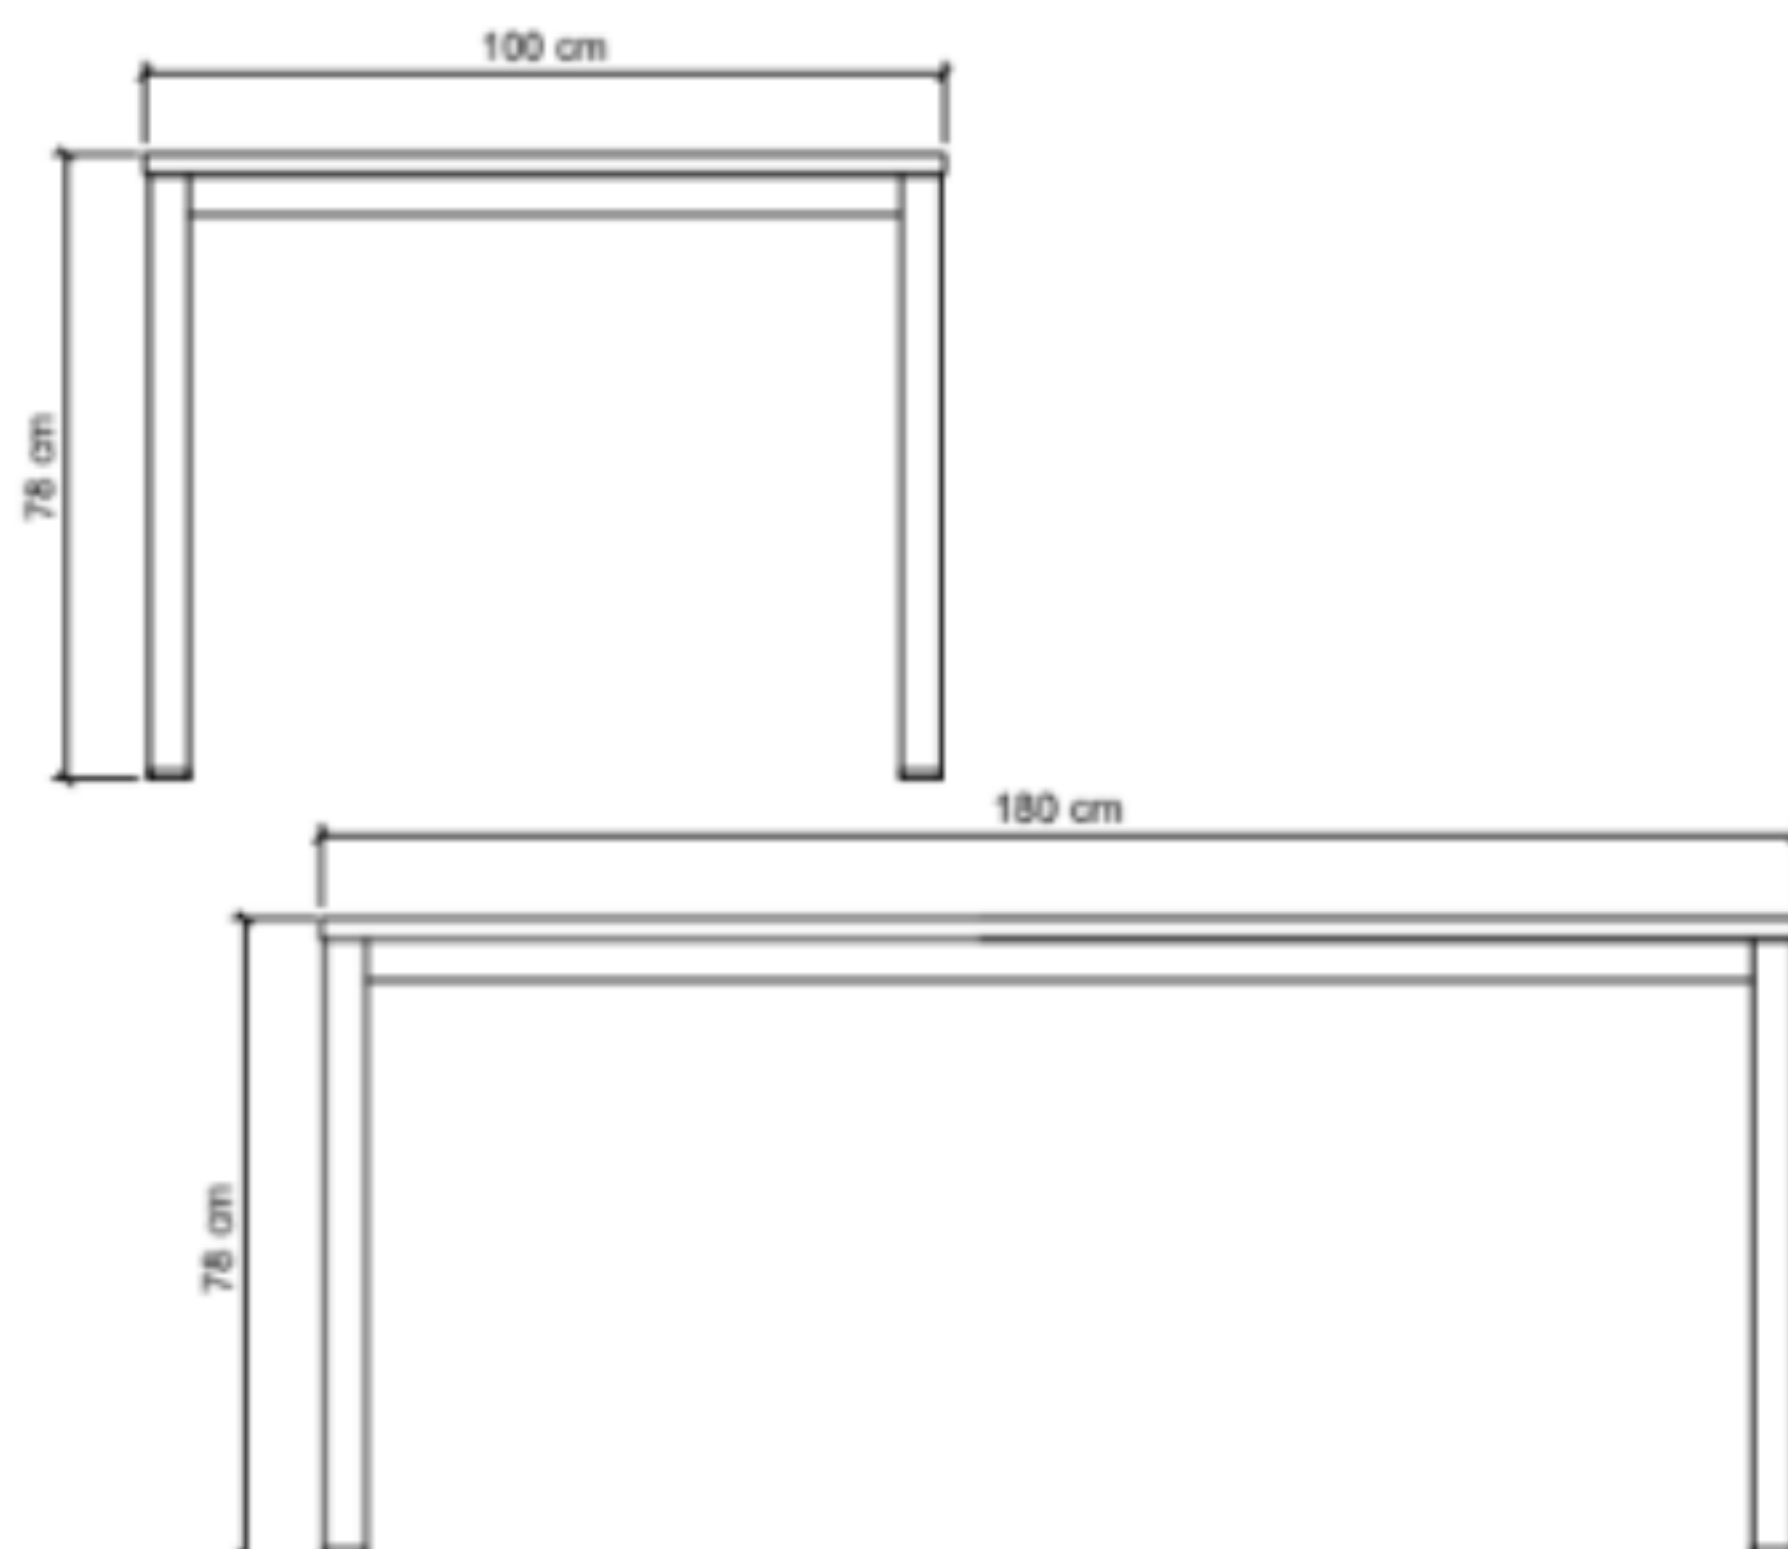

ACCURA TABLE L180

HOD1058S-NAT-R180

DESCRIPTION

ACCURA TABLE is a unique piece of furniture that blends traditional and industrial design elements. Its premium Teak wood top adds a touch of warmth and natural beauty, while the stainless steel grade #304 frame provides durability and a modern aesthetic.

DIMENSIONS

Total Width: 180 cm
Total Depth: 100 cm
Height: 78 cm

PACKAGING

Weight : 32 kg
Packing : 1 / box

FINISHING

STAINLESS STEEL