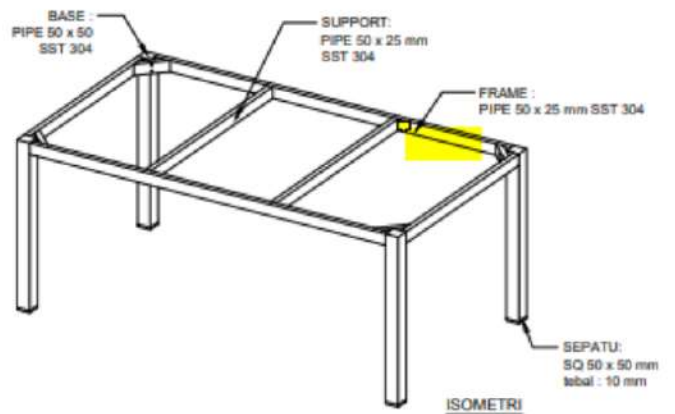

ACCURA TABLE L180 HOD1058S-NAT-R180

DESCRIPTION

Blending traditional with the industrial. Premium Teak wood top with stainless steel grade #304 frame. Perfectly suitable for Outdoor or open spaces. This table can be used from four to six chairs.

DIMENSIONS

Total Width: 180 cm
Total Depth: 100 cm
Height: 78 cm

PACKAGING

Weight : 32 kg
Volume : m3
Packing : 1 / box

FINISHING

AM I - Stain

Teak Brown

Natural