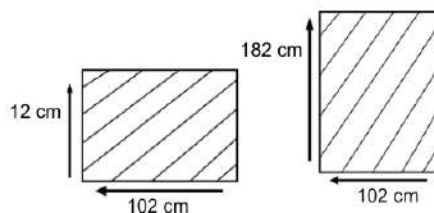

ACCURA TABLE L180 HOD1058S-NAT-R180

DESCRIPTION

Blending traditional with the industrial. Premium Teak wood top with stainless steel grade #304 frame. Perfectly suitable for Outdoor or open spaces. This table can be used from four to six chairs.

DIMENSIONS

Total Width: 180 cm
Total Depth: 100 cm
Height: 78 cm

PACKAGING

Weight : 32 kg
Volume : m3
Packing : 1 / box

FINISHING

AM I - Stain

Teak Brown

Natural