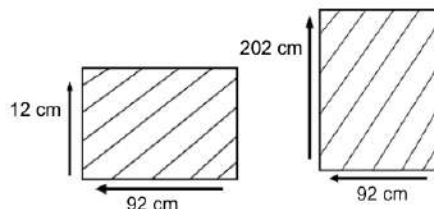

PACKAGING

Weight : 38 kg
Volume : m3
Packing : 1 / box