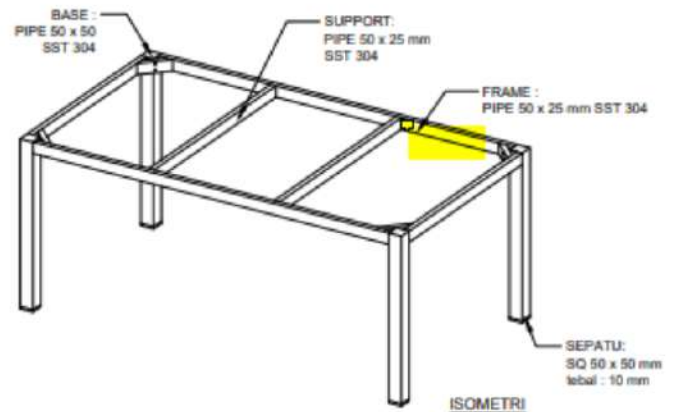

## DESCRIPTION

Blending traditional with the industrial. Premium Teak wood top with stainless steel grade #304 frame. Perfectly suitable for Outdoor or open spaces. This table can be used from four to six chairs.

## DIMENSIONS

Total Width: 200 cm  
Total Depth: 90 cm  
Height: 78 cm