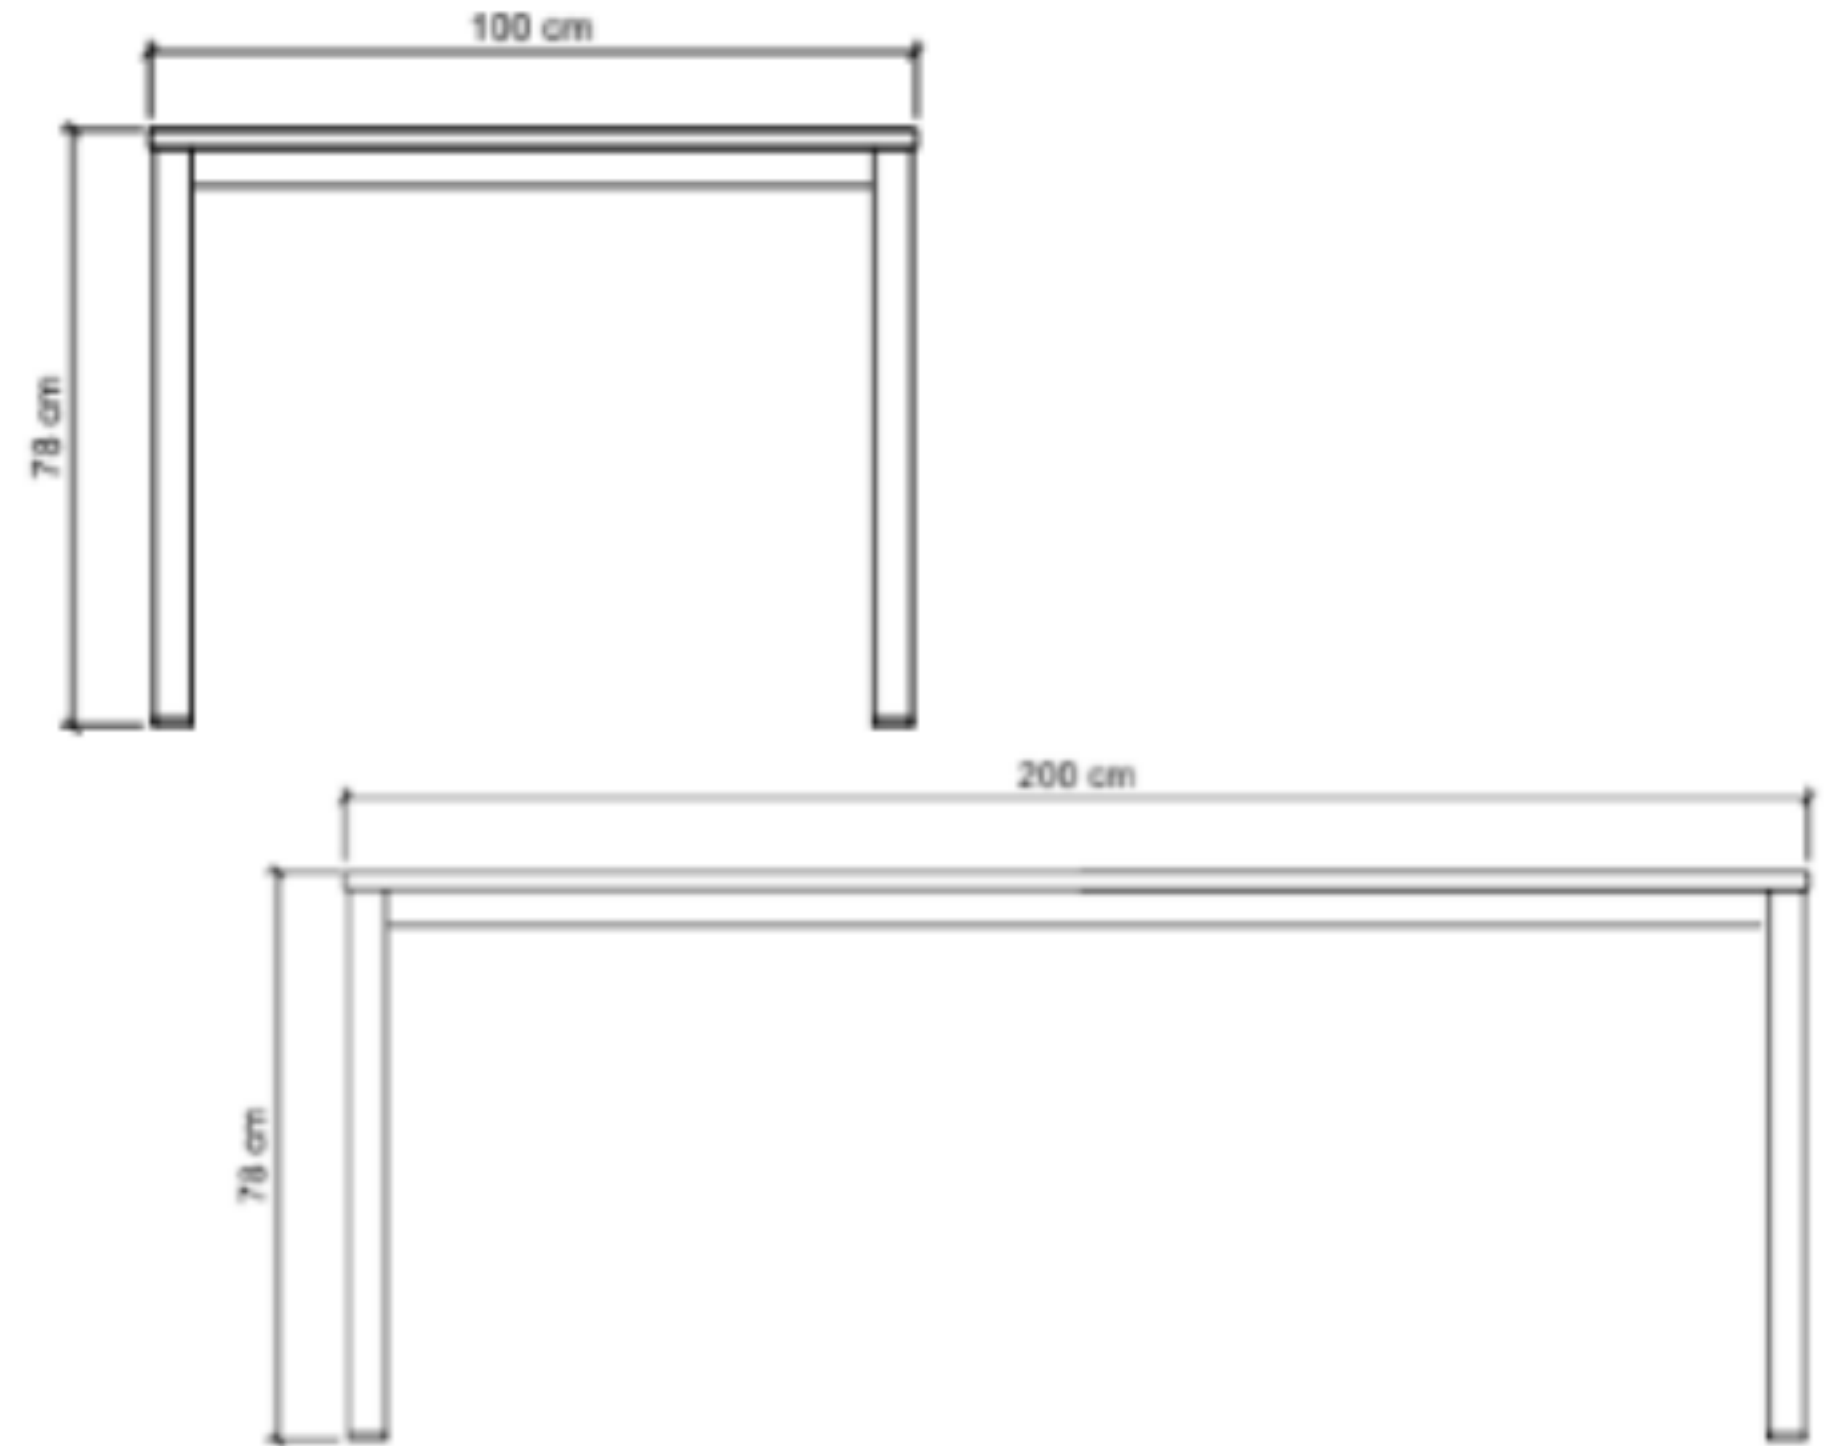

ACCURA TABLE L200

HOD10510-NAT-S200

DESCRIPTION

Blending traditional with the industrial. Premium Teak wood top with stainless steel grade #304 frame. Perfectly suitable for Outdoor or open spaces. This table can be used from four to six chairs.

FINISHING

AM I - Stain

Teak Brown

Natural

Teak Oil

DIMENSIONS

Total Width: 200 cm

Total Depth: 90 cm

Height: 78 cm

STAINLESS STEEL

Hairline Finish

PACKAGING

Weight : 38 kg

Packing : 1 / box