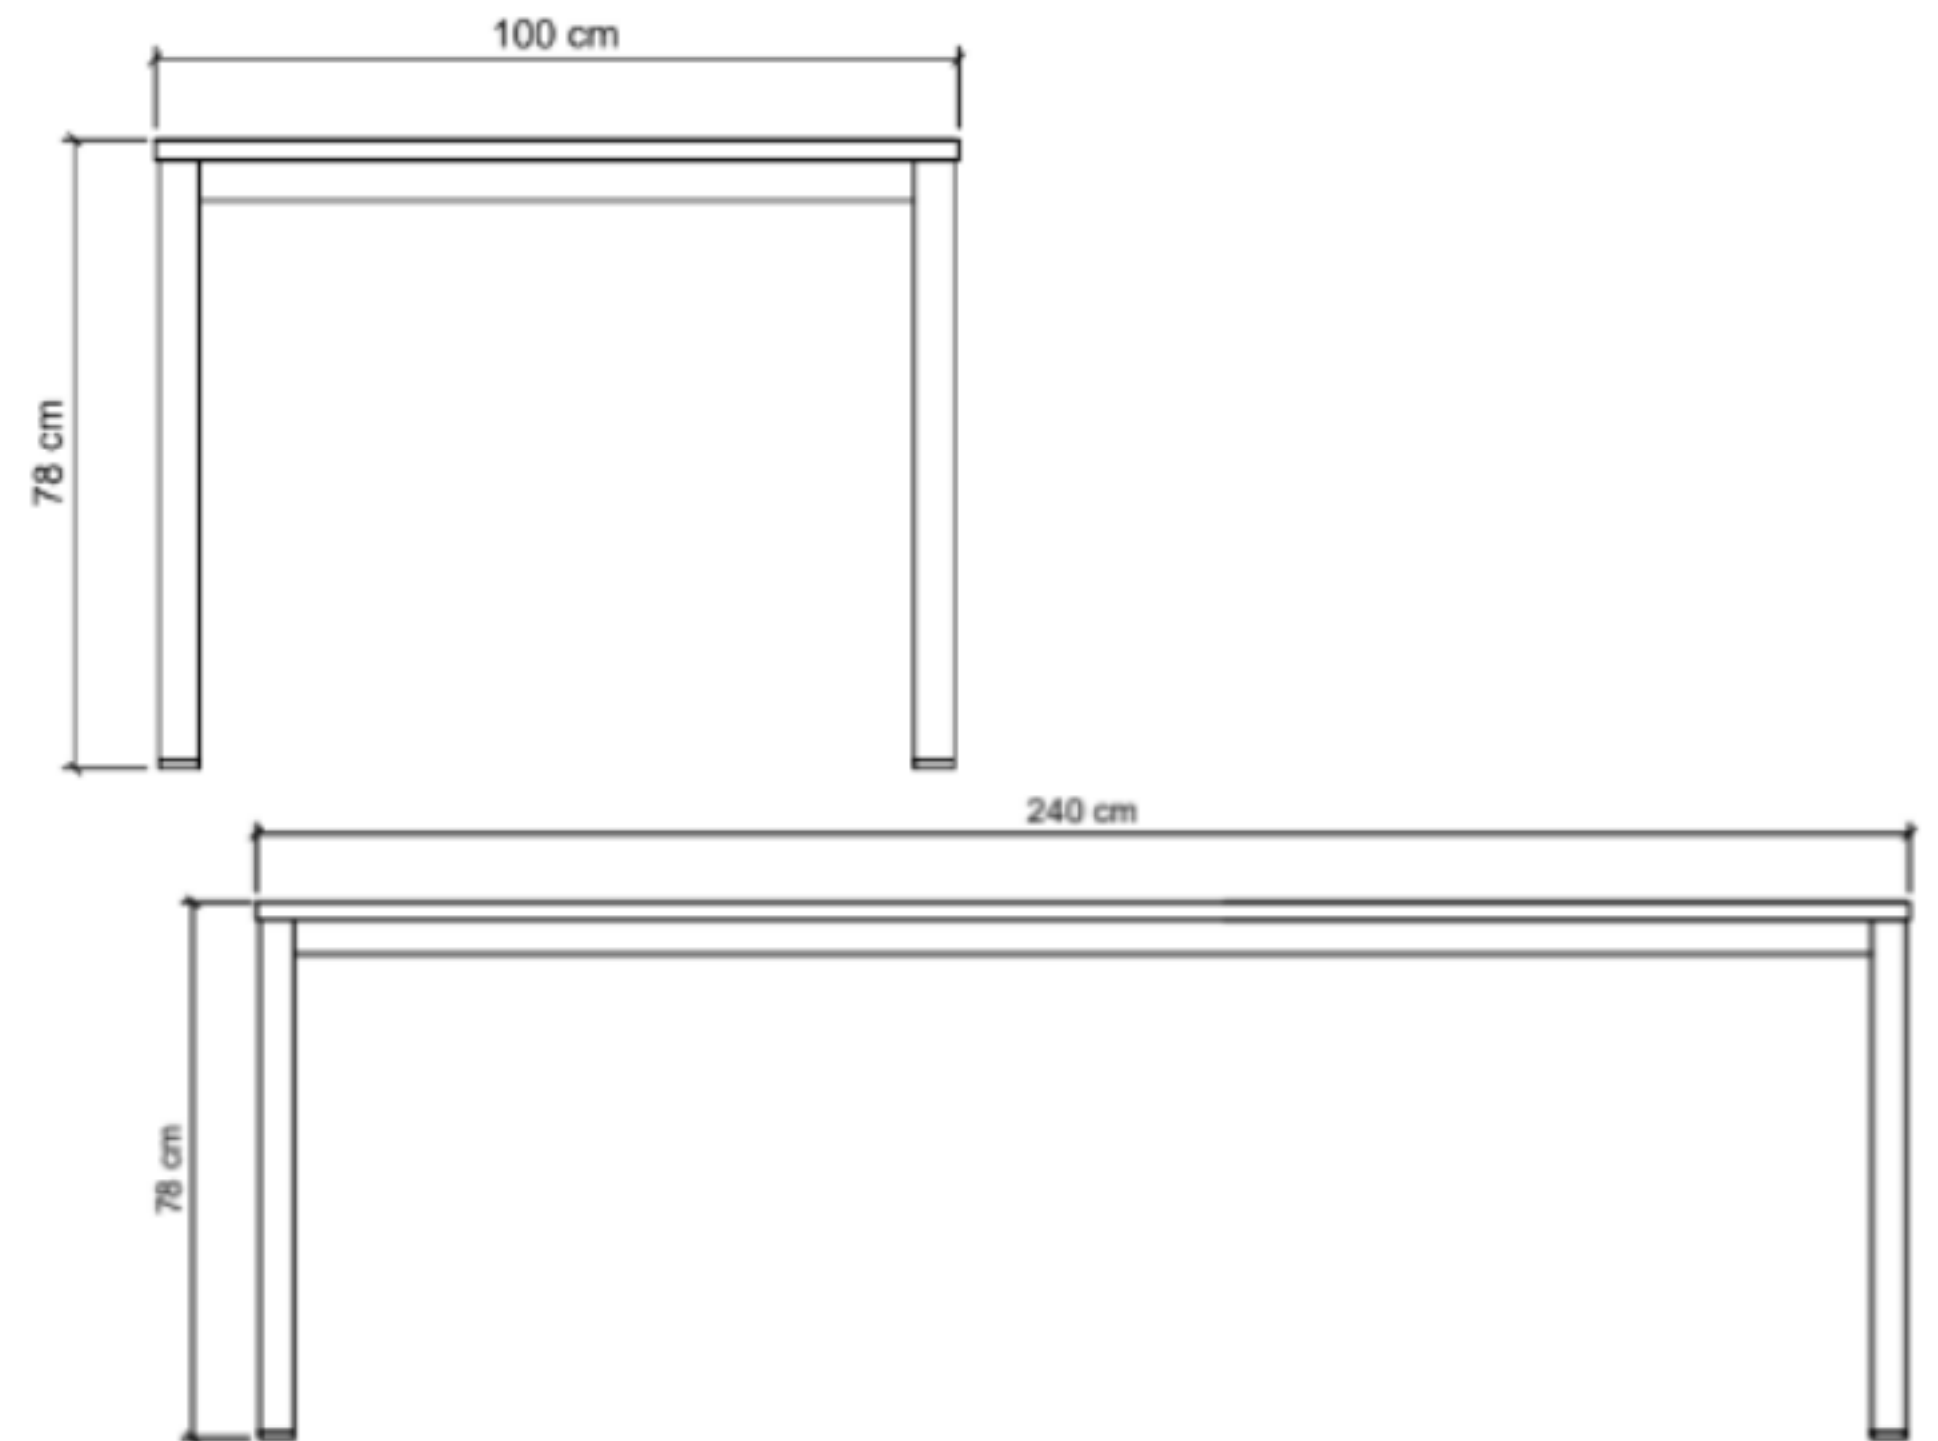

ACCURA TABLE L240

HOD10510-NAT-S240

DESCRIPTION

Blending traditional with the industrial. Premium Teak wood top with stainless steel grade #304 frame. Perfectly suitable for Outdoor or open spaces. This table can be used from four to six chairs.

FINISHING

AM I - Stain

Teak Brown

Natural

Teak Oil

DIMENSIONS

Total Width: 240 cm
Total Depth: 100 cm
Height: 78 cm

STAINLESS STEEL