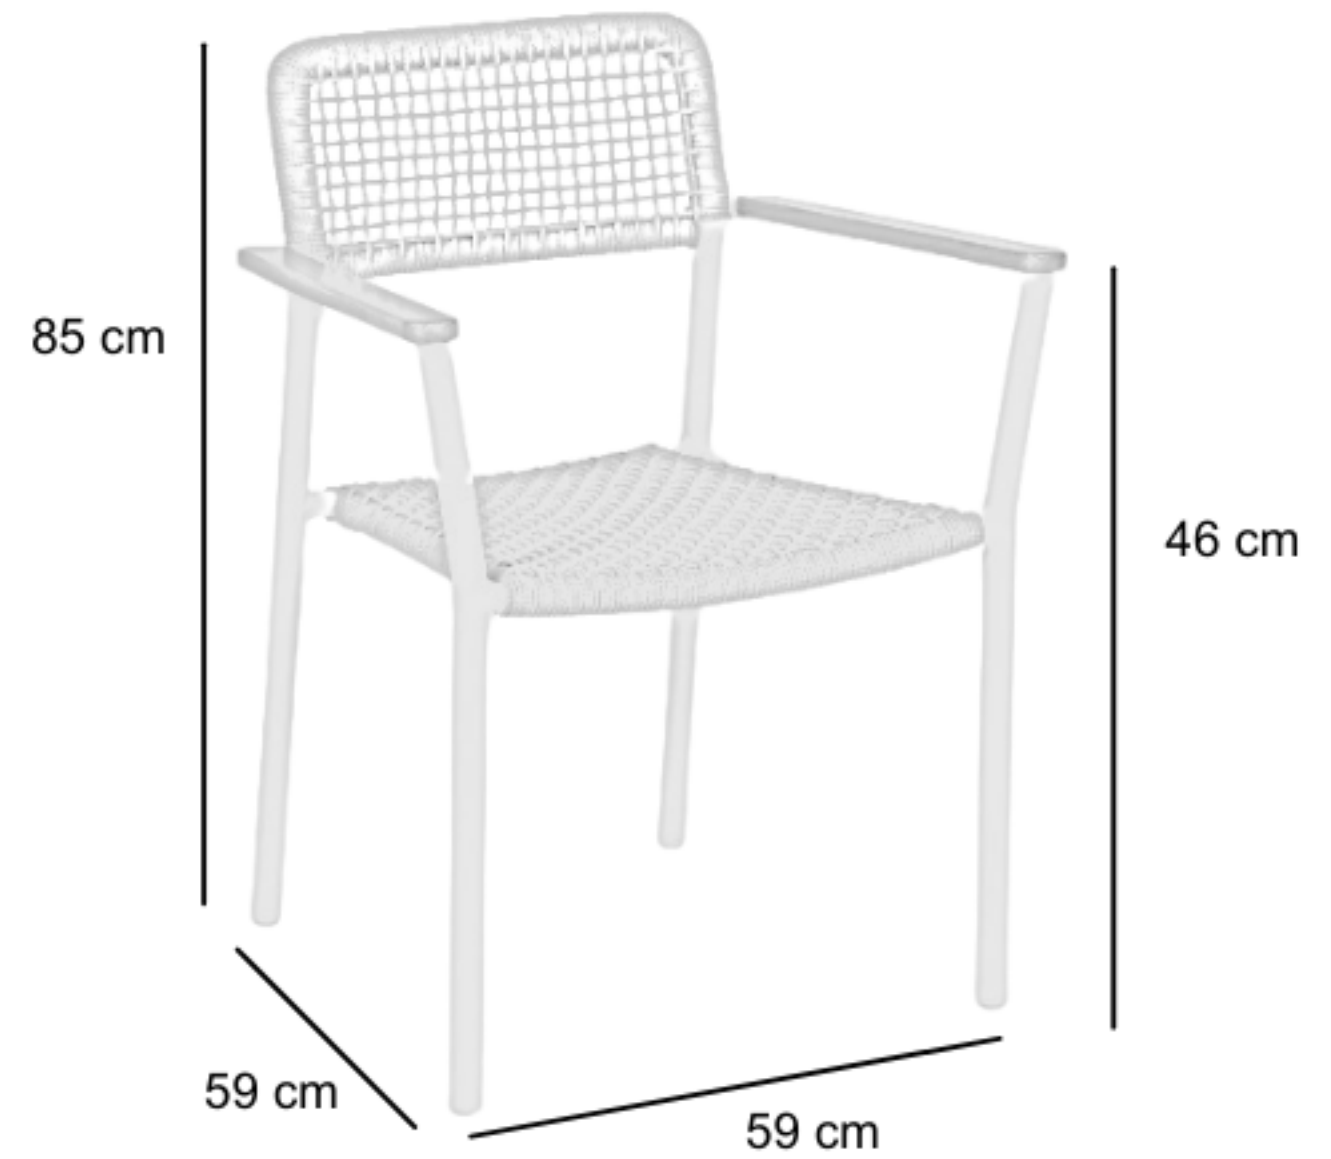

ALEX DINING CHAIR

ALX-STD

DESCRIPTION

Introducing the ALEX Dining Chair, a harmonious fusion of contemporary design and enduring functionality. Crafted with meticulous attention to detail, this chair is an epitome of sophistication, boasting a seamless blend of premium materials and superior craftsmanship.

DIMENSIONS

Total Width: 59 cm
Total Depth: 59 cm
Height: 85 cm
Seat Height : 46 cm

PACKAGING

Packing : 1 / box

CUSHION FABRICS

110
Maroon Red

044
Pacific Blue

230
Green Leaf