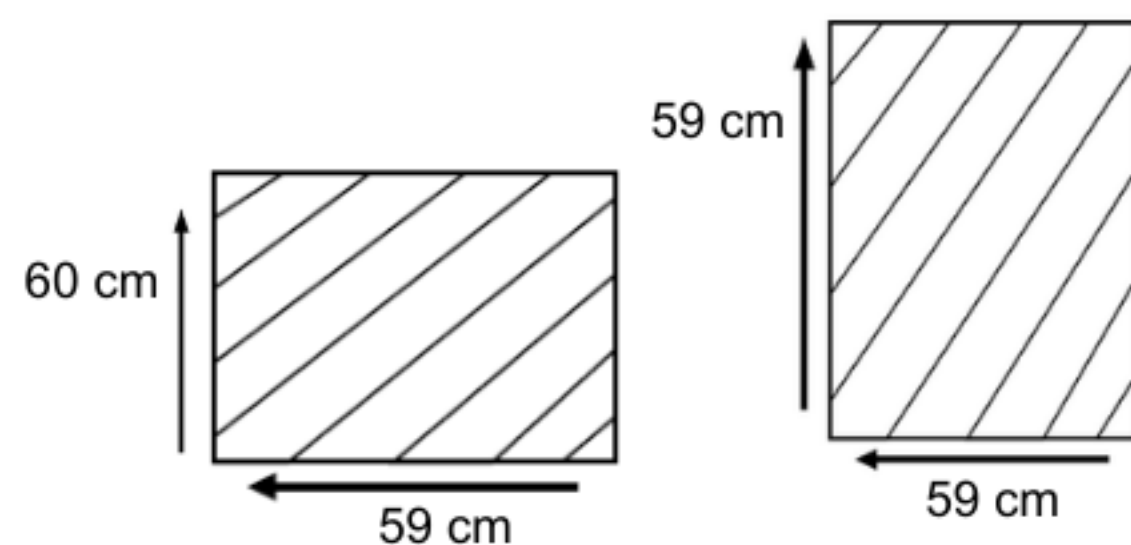

DIMENSIONS

Total Width: 59 cm
Total Depth: 59 cm
Height: 85 cm
Seat Height : 46 cm

PACKAGING

Packing : 1 / box

CUSHION FABRICS

110
Maroon Red

044
Pacific Blue

230
Green Leaf