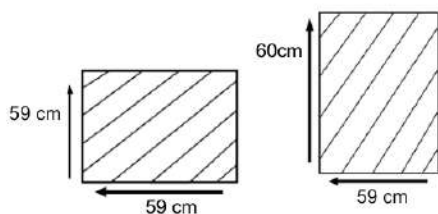

DIMENSIONS

Total Width: 59 cm
 Total Depth: 59 cm
 Height: 85 cm

PACKAGING

Weight : kg
 Volume : m3
 Packing : 1 / box

CUSHION FABRICS

Sunproof

Maroon Red

044 Pacific Blue