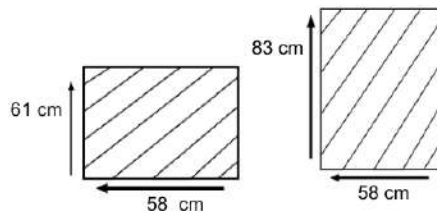

PACKAGING

Weight : kg
Volume : m3
Packing : 1 / box