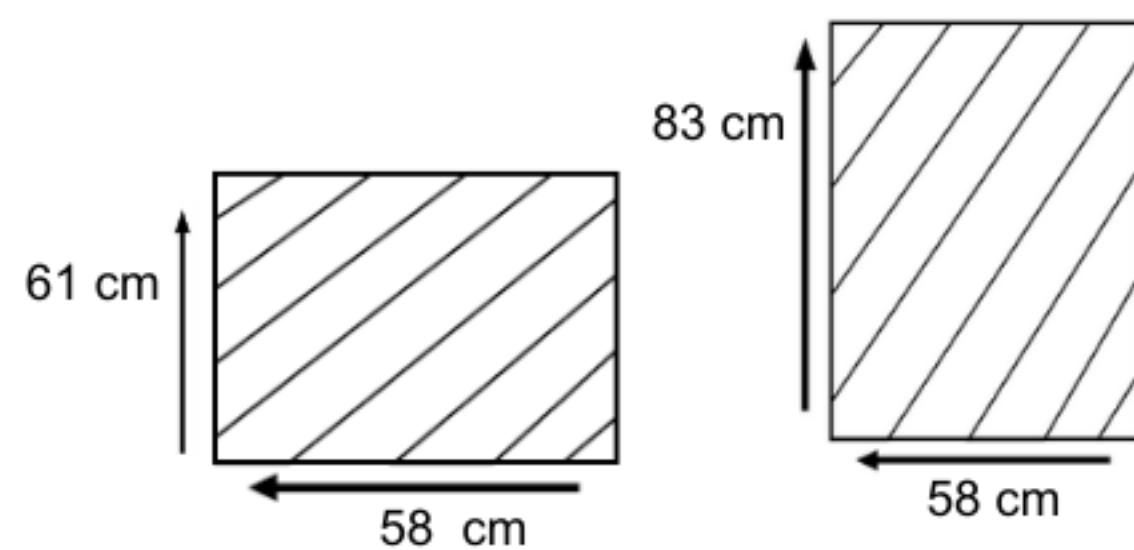

DIMENSIONS

Total Width: 60 cm
Total Depth: 57 cm
Height: 82 cm

PACKAGING

Packing : 1 / box

FINISHING

AM I - Stain

Teak Brown

Natural