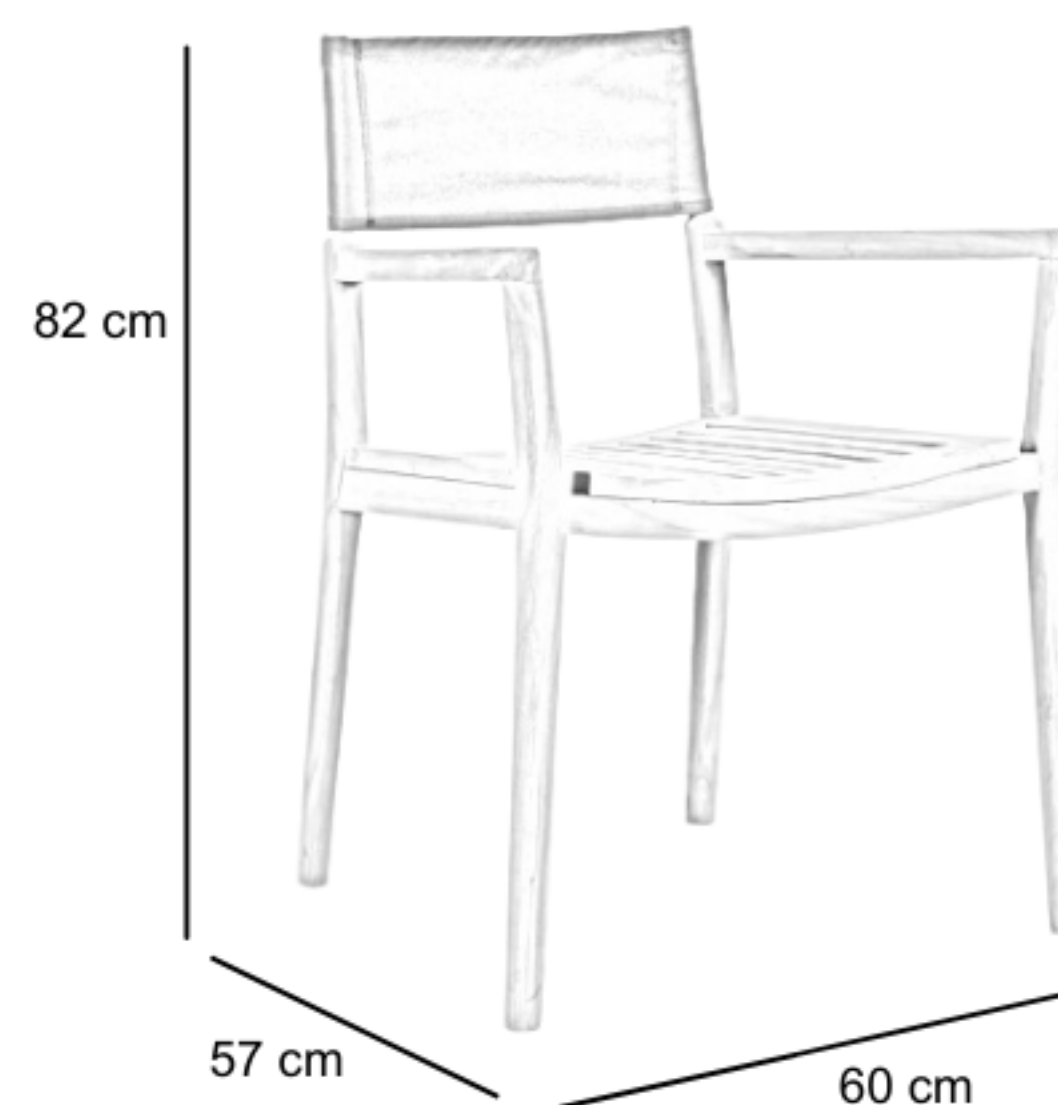

AMRA DINING CHAIR

AM-DC-STW

DESCRIPTION

Sit back, relax and enjoy the view. This outdoor chair is a great addition to any outdoor space, with a stylish and comfortable design made of durable teak wood and Olefin fabric. Ideal for both indoor and outdoor use, just wipe clean with a damp cloth when you're done. Its large scale is enhanced with a generous depth at the seat, which can be upholstered to your preference

DIMENSIONS

Total Width: 60 cm
Total Depth: 57 cm
Height: 82 cm

PACKAGING

Packing : 1 / box

FINISHING

AM I - Stain

Teak Brown

Natural