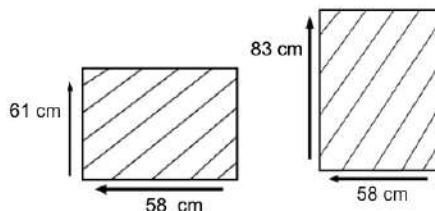

DIMENSIONS

Total Width: 60 cm
Total Depth: 57 cm
Height: 82 cm

PACKAGING

Weight : kg
Volume : m3
Packing : 1 / box

FINISHING

CUSHION FABRICS

Sunproof

Rehau