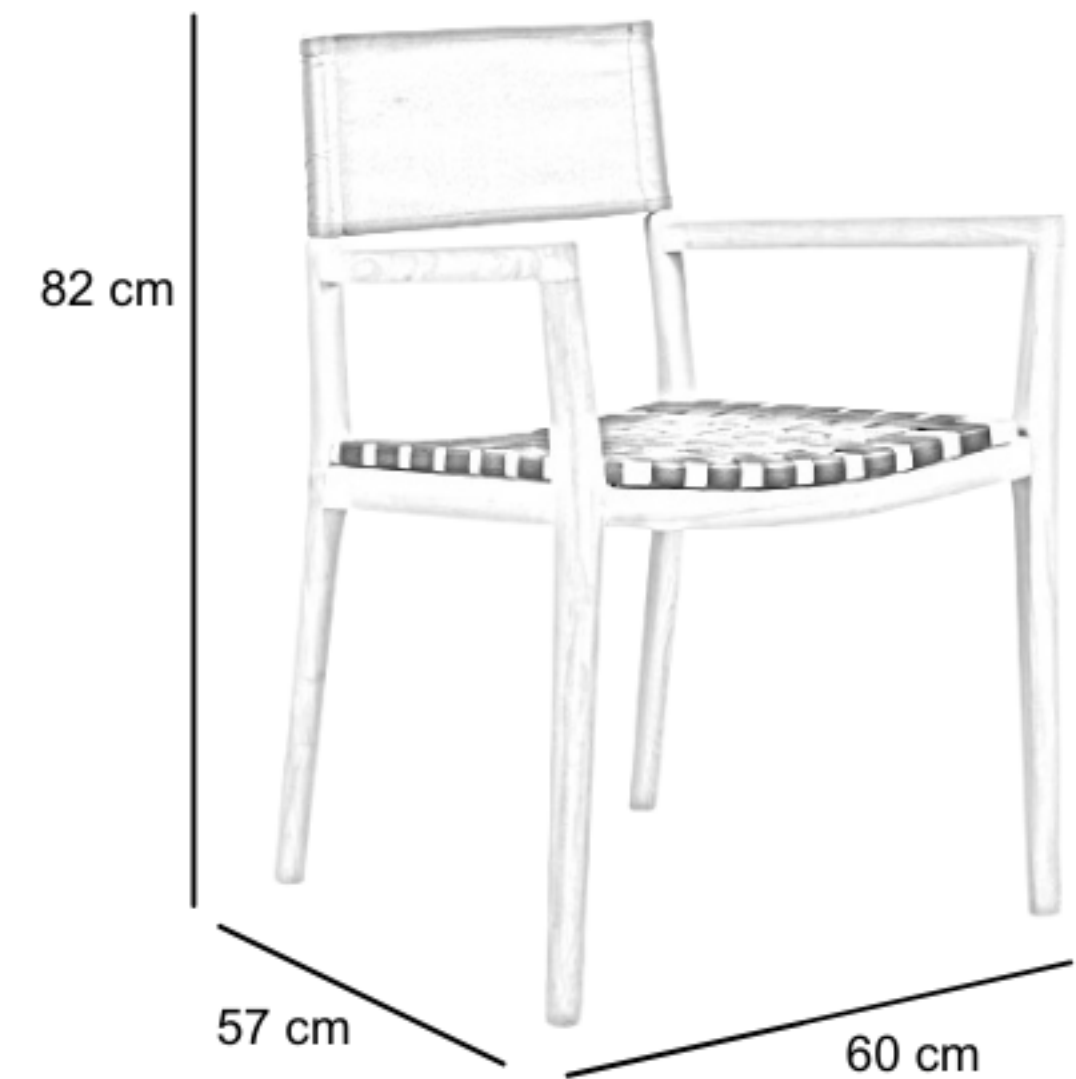

AQSA DINING CHAIR

AQ-DC-STW

DESCRIPTION

The Aqsa Dining Chair is a stunning modern outdoor chair. Made of natural teak wood and with an elegant, comfortable, and durable Olefin rope seat and backrest, it will bring you years of enjoyment. Its classic design adds elegance to any outdoor space or deck. For the ultimate outdoor dining experience, explore the elegant design and optional upholstery options for this stunning chair. For the ultimate outdoor dining experience, explore the elegant design and optional upholstery options for this stunning chair.

DIMENSIONS

Total Width: 60 cm
Total Depth: 57 cm
Height: 82 cm

PACKAGING

Packing : 1 / box

FINISHING

AM I - Stain

Teak Brown

Natural