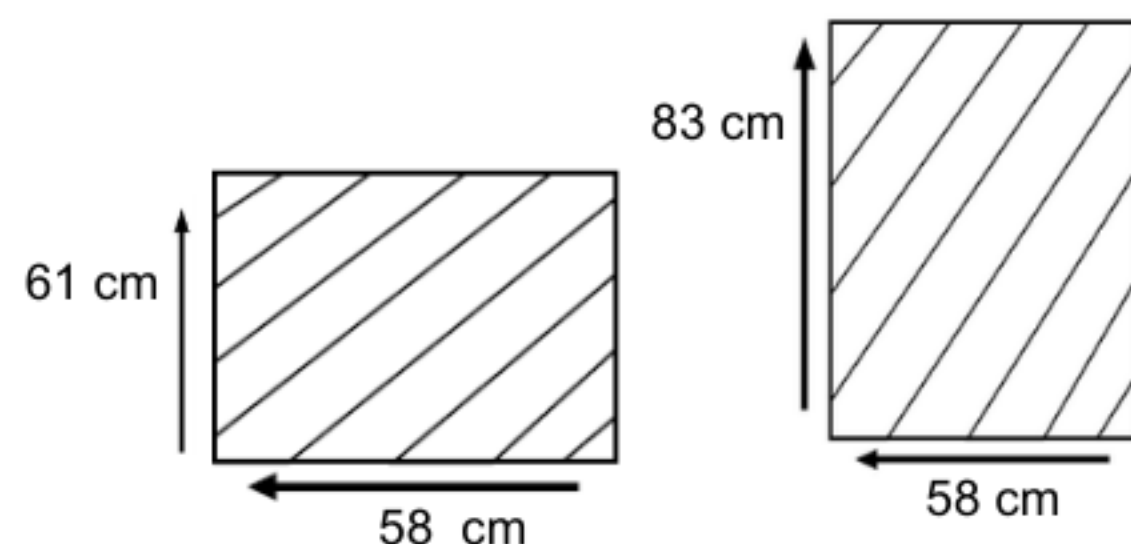

DIMENSIONS

Total Width: 60 cm
Total Depth: 57 cm
Height: 82 cm

PACKAGING

Packing : 1 / box

FINISHING

AM I - Stain

Teak Brown

Natural