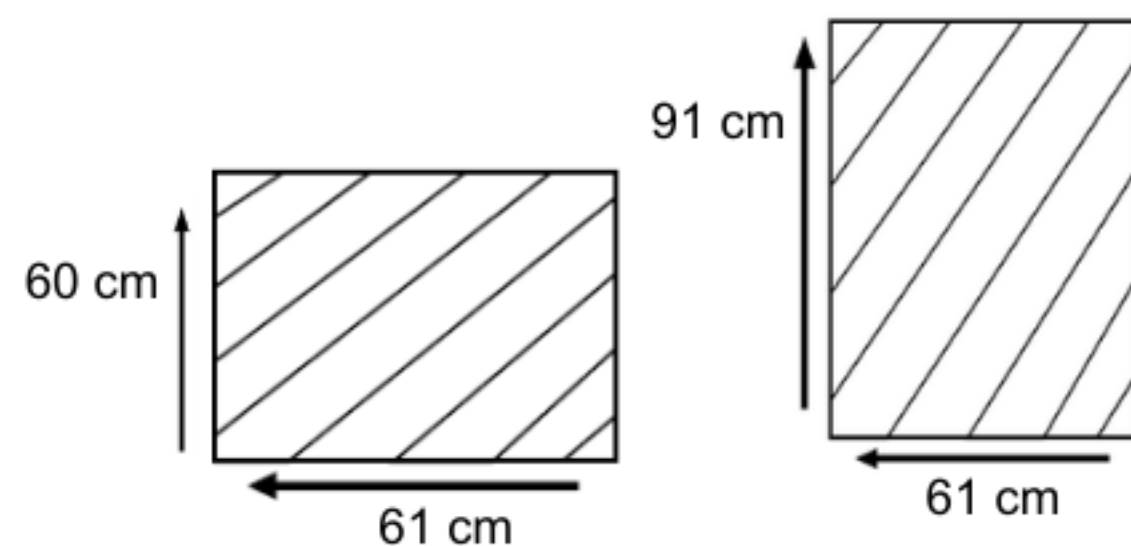

DIMENSIONS

Total Width: 59 cm
Total Depth: 56 cm
Height: 83 cm
Seat Height: 46 cm

PACKAGING

Weight : 8.35 kg / unit
Volume : 0.56 m³
Packing : 1 / box

SYNTHETIC WICKER

Rehau

Cappuccino

Black