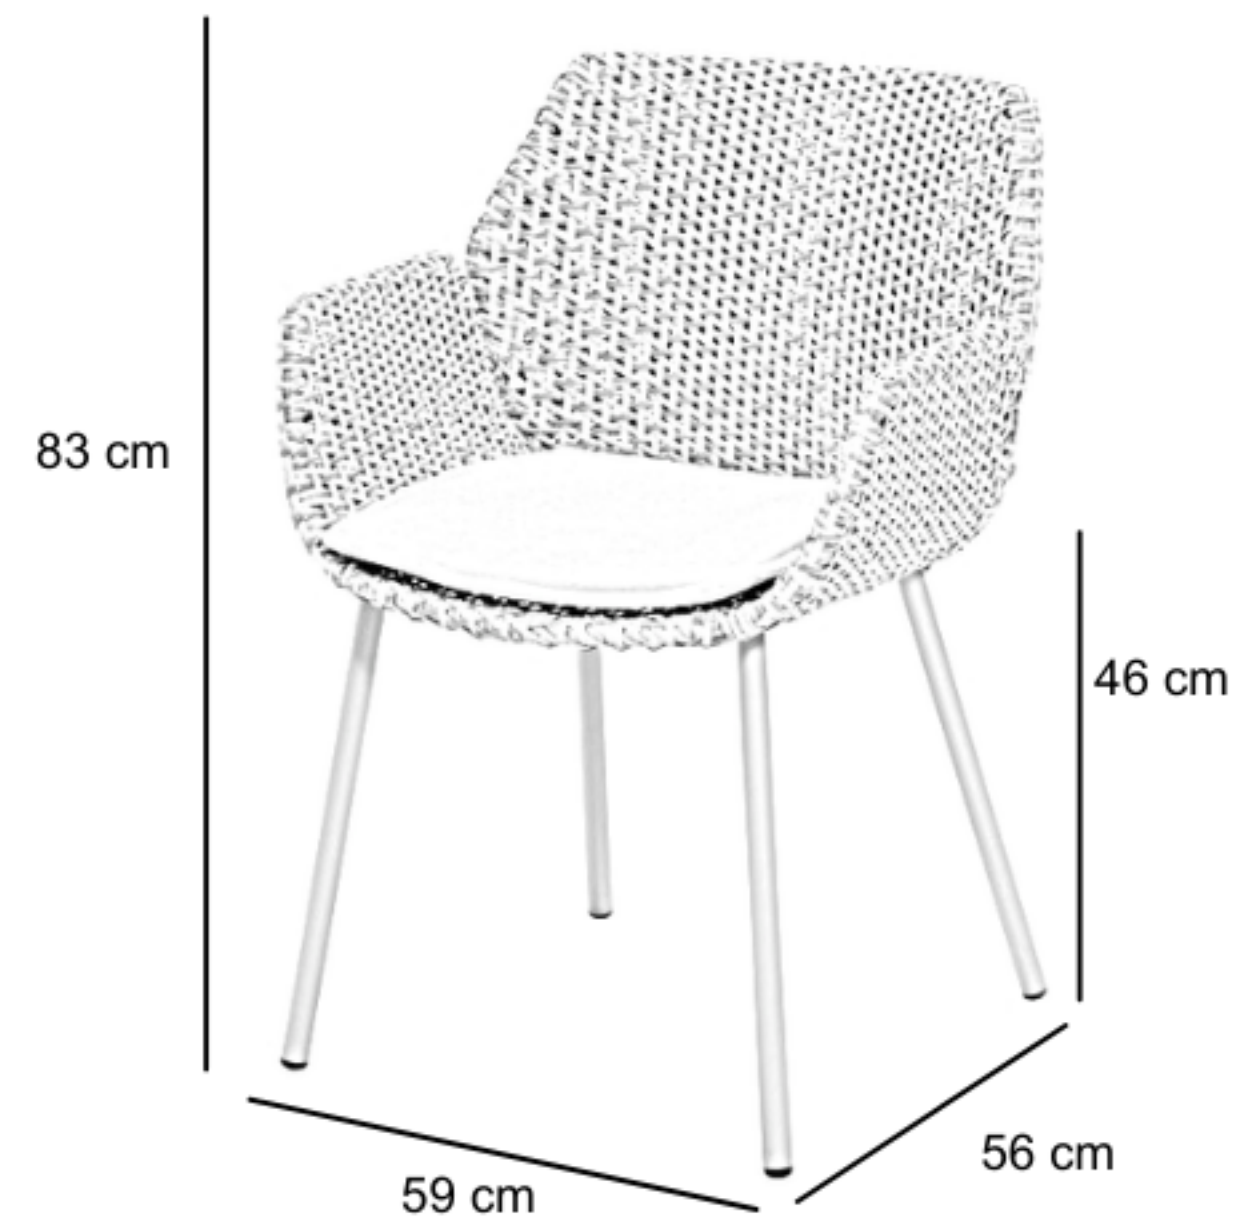

AVA DINING CHAIR

AVA-MX-STD

DESCRIPTION

This AVA outdoor dining chair is shiny, smooth, and sturdy. Its galvanized steel frame weaving with REHAU fiber is stain resistant and weatherproof. With Sunproof cushion cover, suitable for indoor or outdoor use, it can be left out for the whole year without any damage to its appearance or quality. The versatility of this chair makes it suitable to complement almost any type of restaurant furniture design.

DIMENSIONS

Total Width: 59 cm
Total Depth: 56 cm
Height: 83 cm
Seat Height: 46 cm

PACKAGING

Weight : 8.35 kg / unit
Volume : 0.56 m³
Packing : 1 / box

SYNTHETIC WICKER

Rehau

Cappuccino

Black