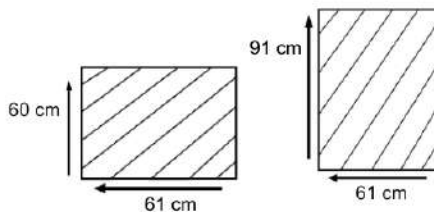

PACKAGING

Weight : 8.35 kg / unit
Volume : 0.56 m³
Packing : 1 / box