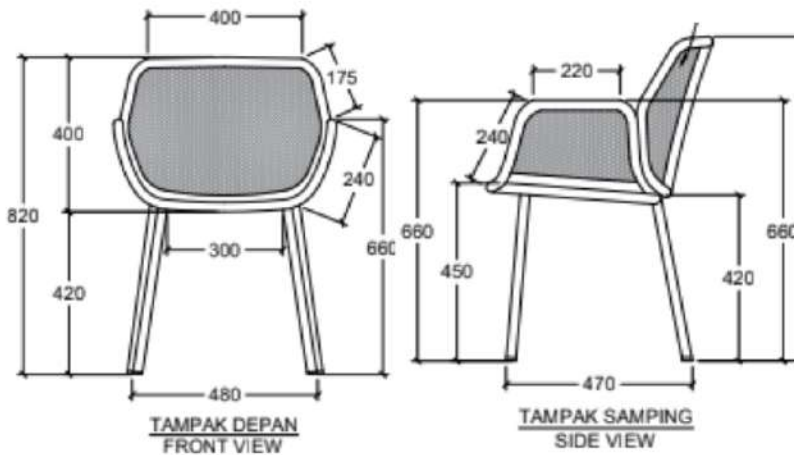

AVA DINING CHAIR

AVA-MX-STD