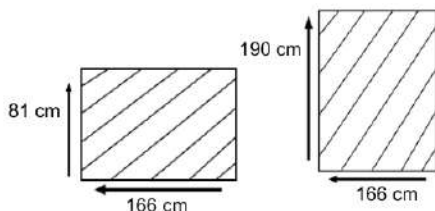

DIMENSIONS

Total Width: 189 cm
 Total Depth: 165 cm
 Height: 80 cm

PACKAGING

Weight : kg
 Volume : 2.55474 m3
 Packing : 1 / box

SYNTHETIC WICKER

Rehau

Cappuccino

Black