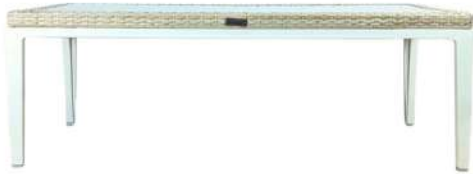

# BARCELONA COFFEE TABLE

### DESCRIPTION

Discover the Barcelona Coffee Table, where contemporary design harmonizes with practicality. Its chic aesthetics and ample surface make it a centerpiece of style and convenience. Experience modern living at its finest with the Barcelona Coffee Table.

### DIMENSIONS

Total Width: 120 cm  
 Total Depth: 60 cm  
 Height: 43 cm