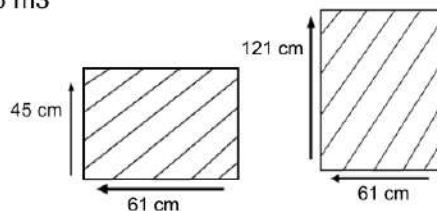

PACKAGING

Weight : kg
Volume : 0.332145 m³
Packing : 1 / box

SYNTHETIC WICKER

Rehau

Viro