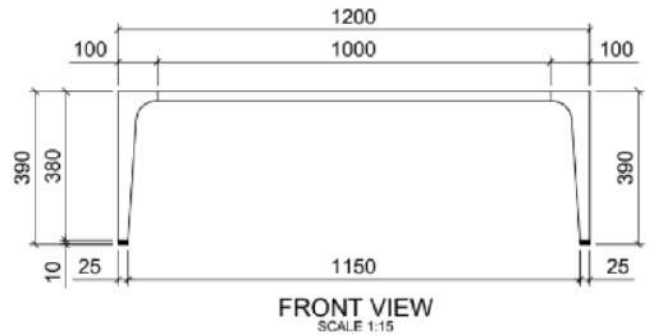

BARCELONA COFFEE TABLE

BCT-120-STD

DESCRIPTION

Discover the Barcelona Coffee Table, where contemporary design harmonizes with practicality. Its chic aesthetics and ample surface make it a centerpiece of style and convenience. Experience modern living at its finest with the Barcelona Coffee Table.

DIMENSIONS

Total Width: 120 cm
Total Depth: 60 cm
Height: 43 cm