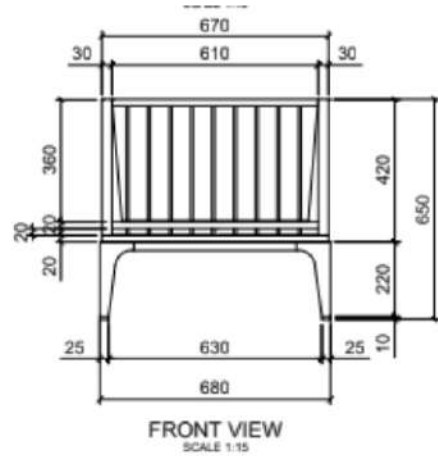

BARCELONA DINING CHAIR

BRDC-SS-STD

DESCRIPTION

Contemporary and Retro, our Barcelona Dining chair can effortlessly transcend spaces, lifestyles, and Dining experiences. Fancy and elegant, it is made of matte aluminum material with neutral colors. With White Wash FSW 37 and the seashell tones, you can find a color scheme to match any interior design. The sea motifs on the pillows are also pretty special. This lightweight & elegant frame has been designed with white matte aluminum weaving inspired by the rich texture of seashells left washed to the shores by the salty sea. Structured silhouettes and refined lines give it an aesthetic that is functional as well as aesthetically pleasing. The environmentally friendly styling stands out in any setting.

DIMENSIONS

Total Width: 54 cm
Total Depth: 56 cm
Height: 66 cm