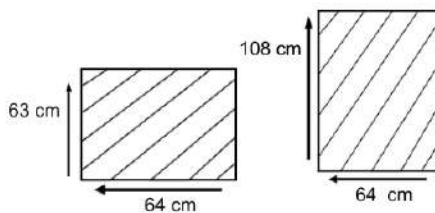

PACKAGING

Weight : kg
Volume : m3
Packing : 1 / box

SYNTHETIC WICKER

Rehau

Viro

CUSHION FABRICS

Sunproof

Rehau