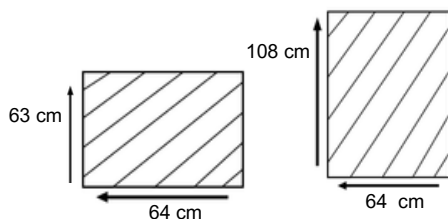

DIMENSIONS

Total Width: 54 cm
Total Depth: 56 cm
Height: 66 cm

PACKAGING

Packing : 1 / box

SYNTHETIC WICKER

Rehau

Cappuccino

Black