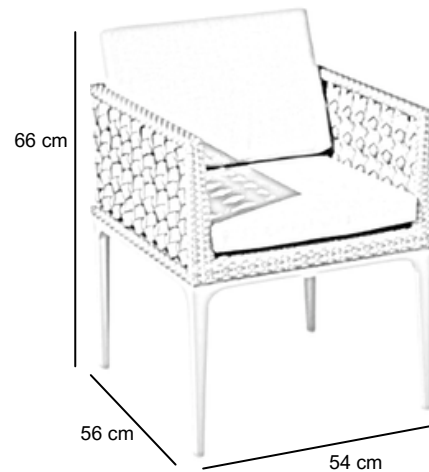

BARCELONA DINING CHAIR

BRDC-SS-STD

DESCRIPTION

Contemporary and Retro, our Barcelona Dining chair can effortlessly transcend spaces, lifestyles, and Dining experiences. Fancy and elegant, it is made of matte aluminum material with neutral colors. With White Wash FSW 37 and the seashell tones, you can find a color scheme to match any interior design. The sea motifs on the pillows are also pretty special. This lightweight & elegant frame has been designed with white matte aluminum weaving inspired by the rich texture of seashells left washed to the shores by the salty sea. Structured silhouettes and refined lines give it an aesthetic that is functional as well as aesthetically pleasing. The environmentally friendly styling stands out in any setting.

DIMENSIONS

Total Width: 54 cm
Total Depth: 56 cm
Height: 66 cm

PACKAGING

Packing : 1 / box

SYNTHETIC WICKER

Rehau

Cappuccino

Black