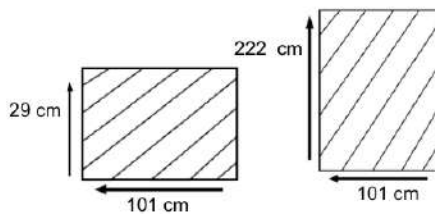

DIMENSIONS

Total Width: 220 cm
 Total Depth: 100 cm
 Height: 74 cm

PACKAGING

Weight : kg
 Volume : m3
 Packing : 1 / box

ALUMINIUM

SYNTHETIC WICKER

Rehau

Viro