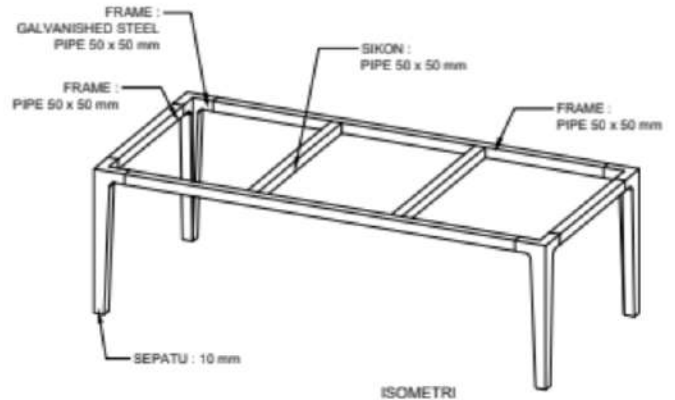

BARCELONA DINING TABLE

BRC-DT-L220

DESCRIPTION

The Barcelona Dining Table has limitless opportunities for outside living and entertaining, the Barcelona Dining Table is perfect for your outdoor space. Developed with a pure dedication to performance, the Barcelona table collection is made of the finest materials.

DIMENSIONS

Total Width: 220 cm
 Total Depth: 100 cm
 Height: 74 cm

PACKAGING

Weight : kg
 Volume : m3
 Packing : 1 / box

ALUMINIUM

SYNTHETIC WICKER

Rehau

Viro