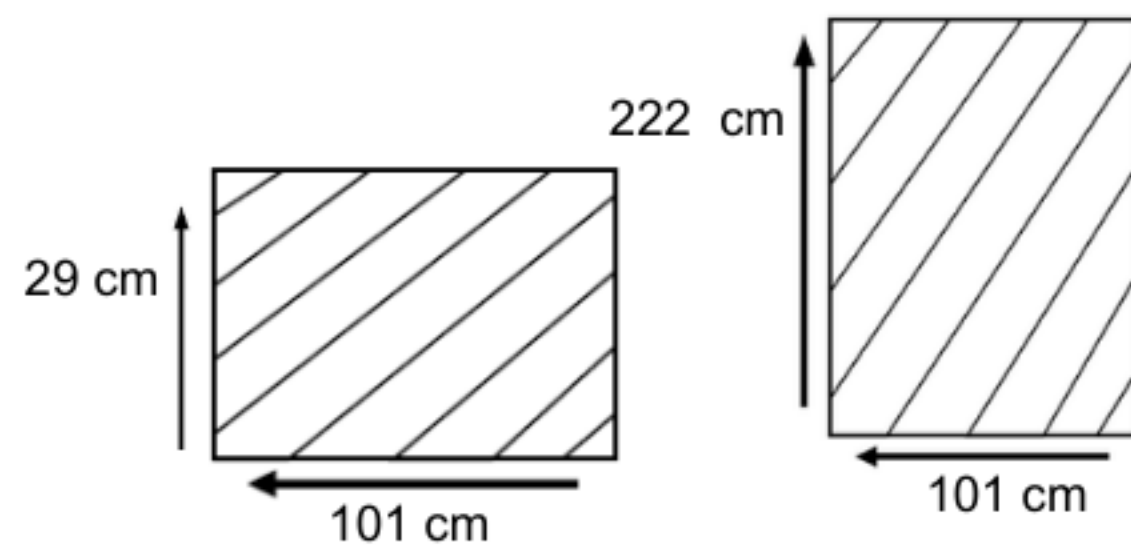

PACKAGING

Packing : 1 / box

ALUMINIUM

Matte White

Matte Black

SYNTHETIC WICKER

Rehau

Cappuccino

Black

Whitewash

Honey Wicker

White

Shimmer
Electra

Java Brown

Shimmer
Russet

Moccacino

Dark Brown

Java G3