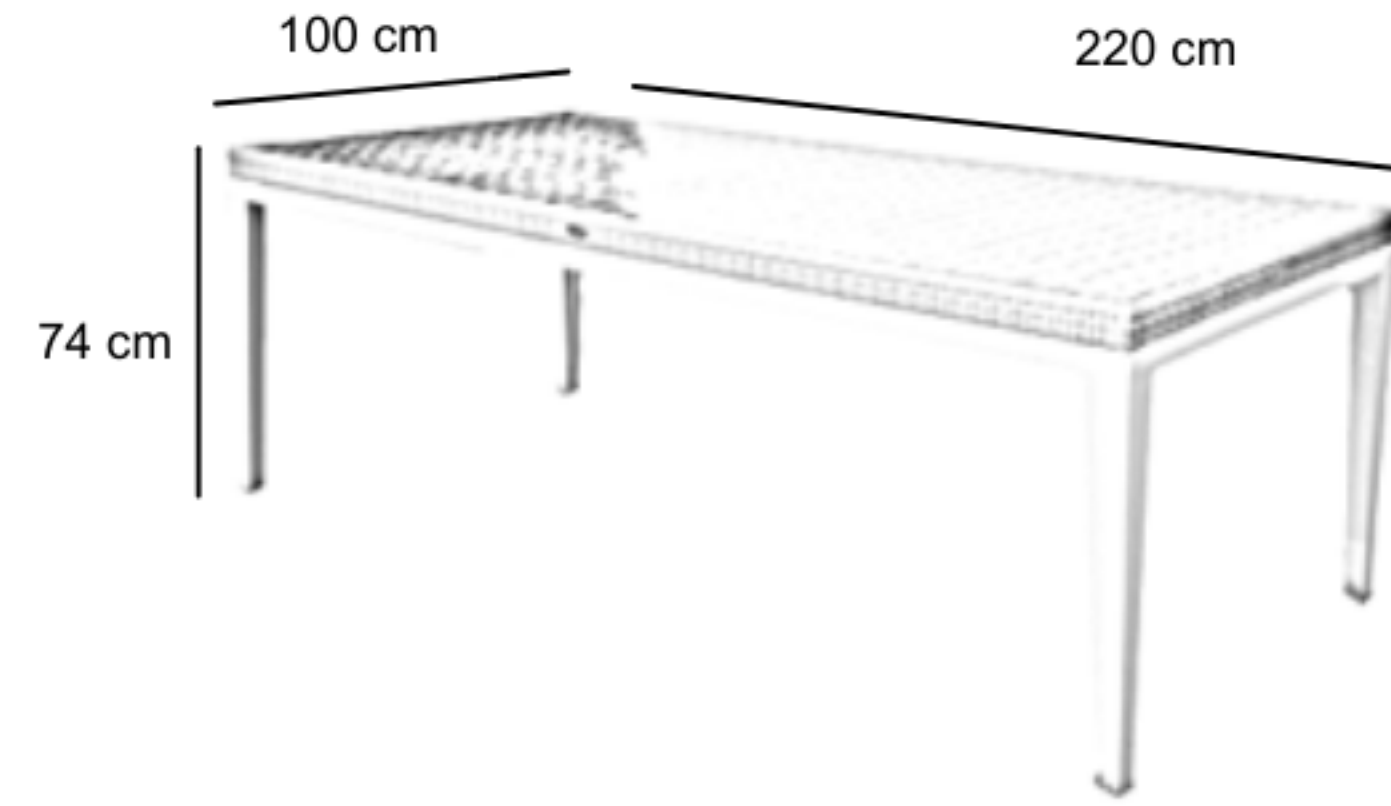

# BARCELONA DINING TABLE

BRC-DT-L220

## DESCRIPTION

The Barcelona Dining Table has limitless opportunities for outside living and entertaining, the Barcelona Dining Table is perfect for your outdoor space. Developed with a pure dedication to performance, the Barcelona table collection is made of the finest materials.

## DIMENSIONS

Total Width: 220 cm  
Total Depth: 100 cm  
Height: 74 cm