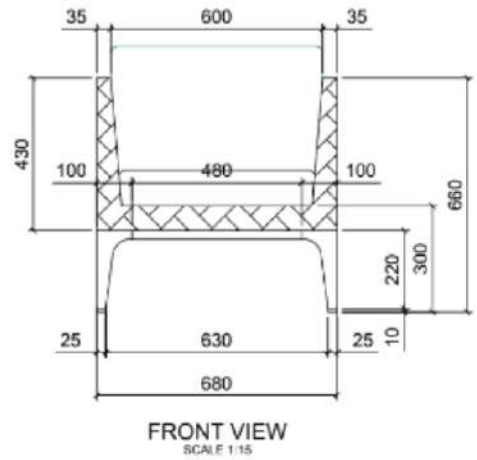

BARCELONA LOUNGE CHAIR

BRC-SS-1ST

DESCRIPTION

Barcelona Sofas offer a seamless blend of contemporary and retro styles, effortlessly enhancing any space, catering to various lifestyles, and providing exceptional lounging experiences. These sofas exude a sense of luxury and sophistication, thanks to their sleek design and the use of matte aluminum material in neutral colors.

DIMENSIONS

Total Width: 68 cm
Total Depth: 72 cm
Height: 66 cm