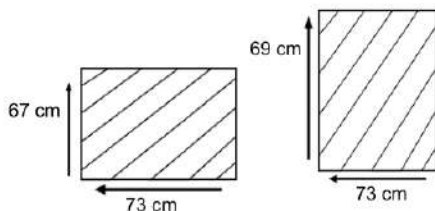

PACKAGING

Weight : kg
Volume : 0.337479 m³
Packing : 1 / box

SYNTHETIC WICKER

Rehau

Viro

CUSHION FABRICS

Sunproof

Rehau