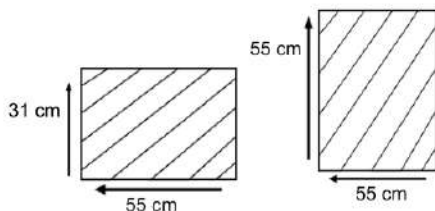

PACKAGING

Weight : kg
Volume : 0.093775 m3
Packing : 1 / box

SYNTHETIC WICKER

Rehau

Viro

CUSHION FABRICS

Sunproof

Rehau