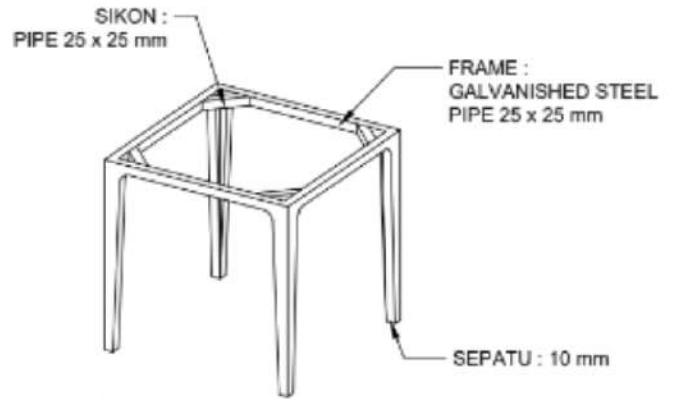

# BARCELONA SIDE TABLE L53

### DESCRIPTION

Introducing the Barcelona Side Table: a seamless blend of modern elegance and functional design. Its sleek lines and premium materials create a sophisticated statement piece that complements any space. Crafted with precision, the table features a spacious surface and a lower shelf, offering both style and practicality.

### DIMENSIONS

Total Width: 53 cm  
 Total Depth: 53 cm  
 Height: 56 cm