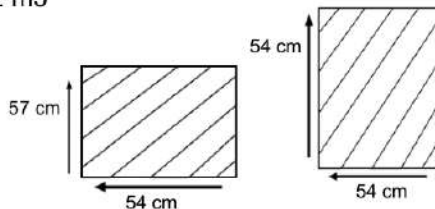

PACKAGING

Weight : kg
Volume : 0.166212 m3
Packing : 1 / box

SYNTHETIC WICKER

Rehau

Viro