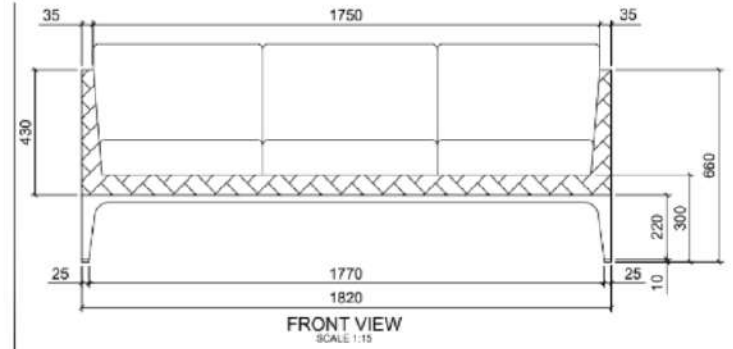

BARCELONA SOFA 3 SEATER

BRS-SS-3ST

DESCRIPTION

Barcelona Sofas offer a seamless blend of contemporary and retro styles, effortlessly enhancing any space, catering to various lifestyles, and providing exceptional lounging experiences. These sofas exude a sense of luxury and sophistication, thanks to their sleek design and the use of matte aluminum material in neutral colors.

DIMENSIONS

Total Width: 182 cm
Total Depth: 72 cm
Height: 66 cm