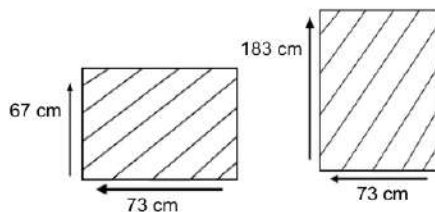

DIMENSIONS

Total Width: 182 cm
Total Depth: 72 cm
Height: 66 cm

PACKAGING

Weight : kg
Volume : 0.895053 m³
Packing : 1 / box

SYNTHETIC WICKER

Rehau

Cappuccino

Black