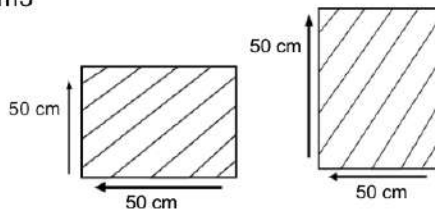

CABANA SIDE TABLE

ST33-EB-STD

DESCRIPTION

Thoughtfully crafted from quality materials. Functions as a side table with a sofa or a sun lounger. Made of sturdy aluminium frame and handwoven with quality synthetic wicker.

DIMENSIONS

Total Width: 45 cm
Total Depth: 45 cm
Height: 45 cm

PACKAGING

Weight : 22.23 kg
Volume : 0.08064 m3
Packing : 1 / box

SYNTHETIC WICKER

Rehau

Cappuccino

Black