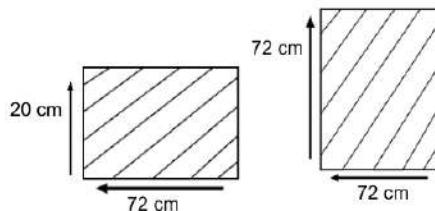

CABANA TABLE D70 ST33-SR-STD

DESCRIPTION

Handwoven wicker over sturdy aluminium frame. Elegant and functional. Made from Rehau/Viro fiber. Lightweight and easy to move around.

DIMENSIONS

Diameter: 70 cm
Height: 75 cm

PACKAGING

Weight : 11 kg
Volume : m3
Packing : 1 / box

SYNTHETIC WICKER

Rehau

Cappuccino

Black

Whitewash

Honey Wicker