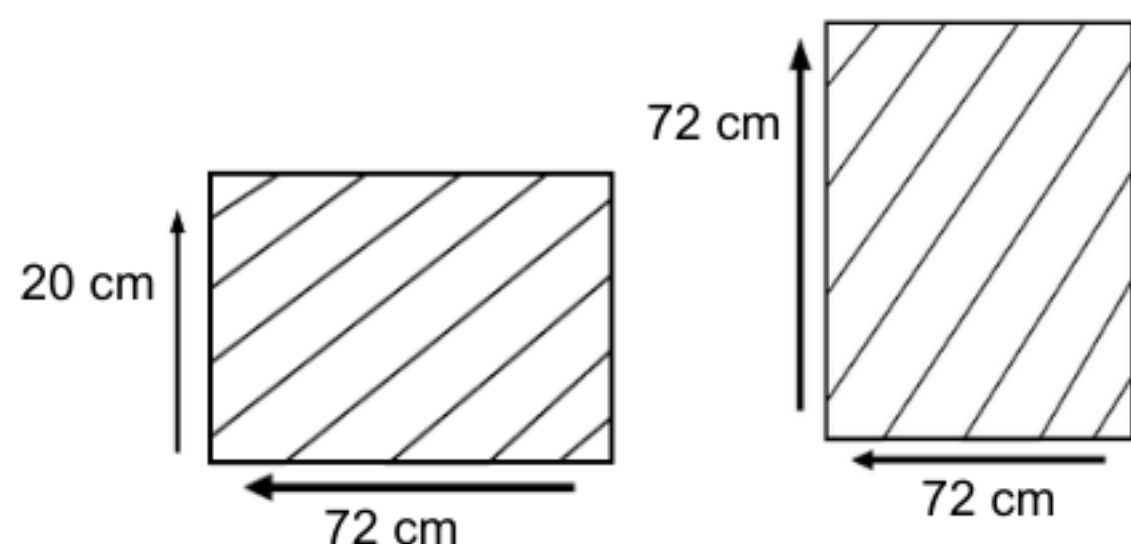

PACKAGING

Weight : 11 kg

Packing : 2 / box

SYNTHETIC WICKER

Rehau

Viro