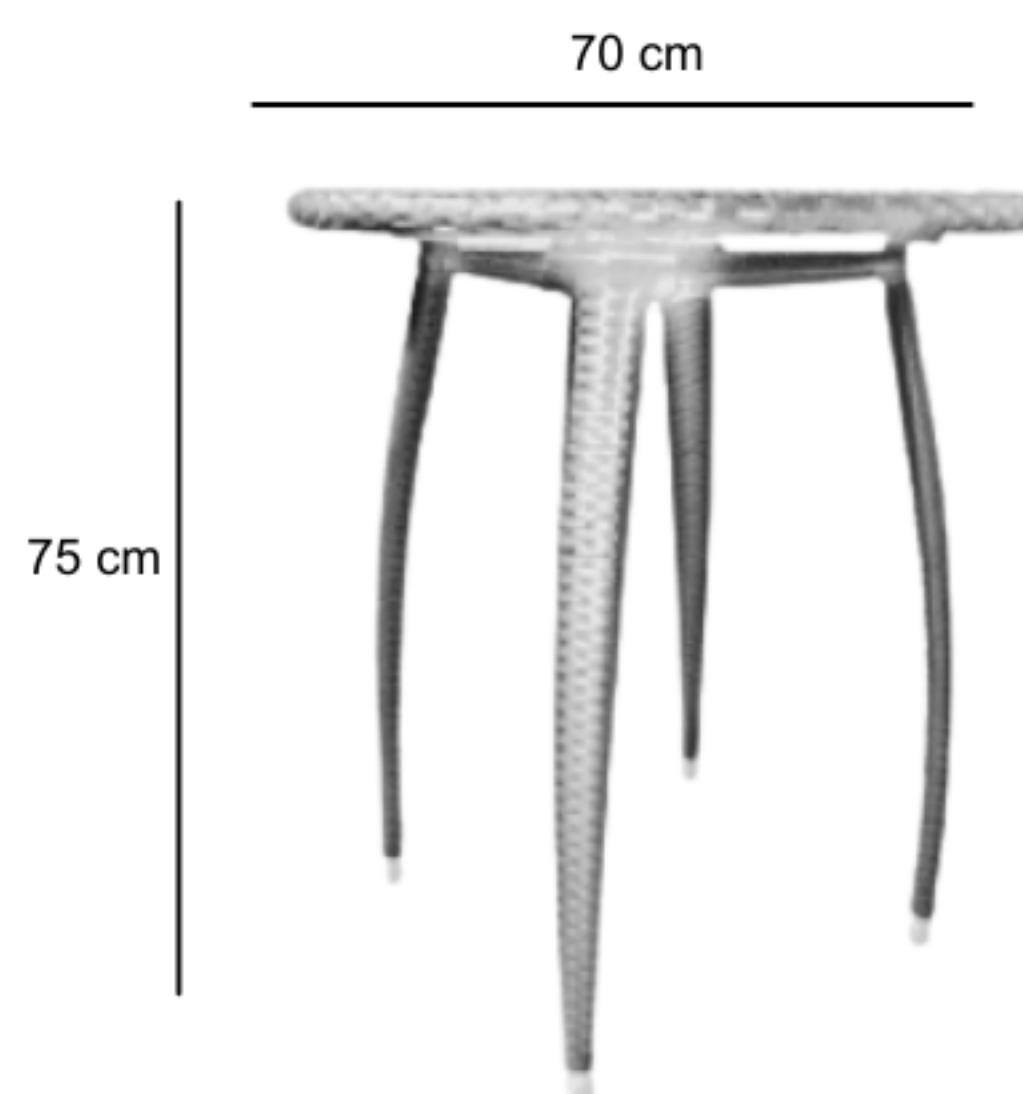

CABANA TABLE D70

ST33-SR-STD

DESCRIPTION

Handwoven wicker over sturdy aluminium frame. Elegant and functional. Made from Rehau/Viro fiber. Lightweight and easy to move around.

DIMENSIONS

Diameter: 70 cm

Height: 75 cm