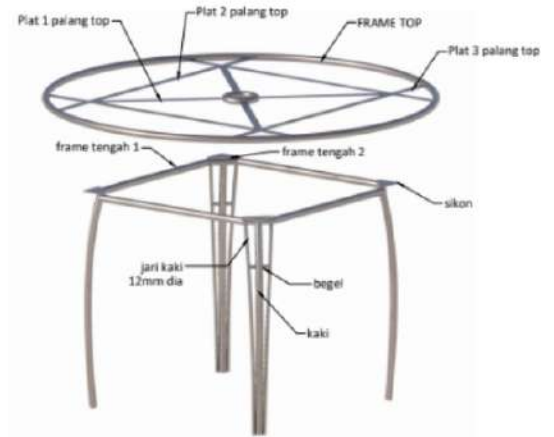

CABANA TABLE D90

ST33-SR-D90

DESCRIPTION

Handwoven wicker over sturdy aluminium frame. Elegant and functional. Made from Rehau/Viro fiber. Lightweight and easy to move around.

DIMENSIONS

Diameter: 90 cm
Height: 75 cm

PACKAGING

Weight : 15 kg
Volume : m3
Packing : 1 / box

SYNTHETIC WICKER

Rehau

Cappuccino

Black

Whitewash

Honey Wicker