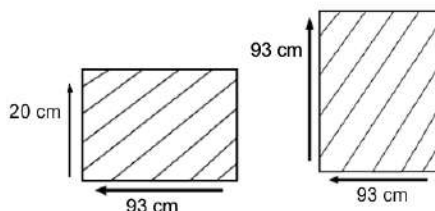

CABANA TABLE D90

ST33-SR-D90

DESCRIPTION

Handwoven wicker over sturdy aluminium frame. Elegant and functional. Made from Rehau/Viro fiber. Lightweight and easy to move around.

DIMENSIONS

Diameter: 90 cm
Height: 75 cm

PACKAGING

Weight : 15 kg
Volume : m3
Packing : 1 / box

SYNTHETIC WICKER

Rehau

Cappuccino

Black

Whitewash

Honey Wicker