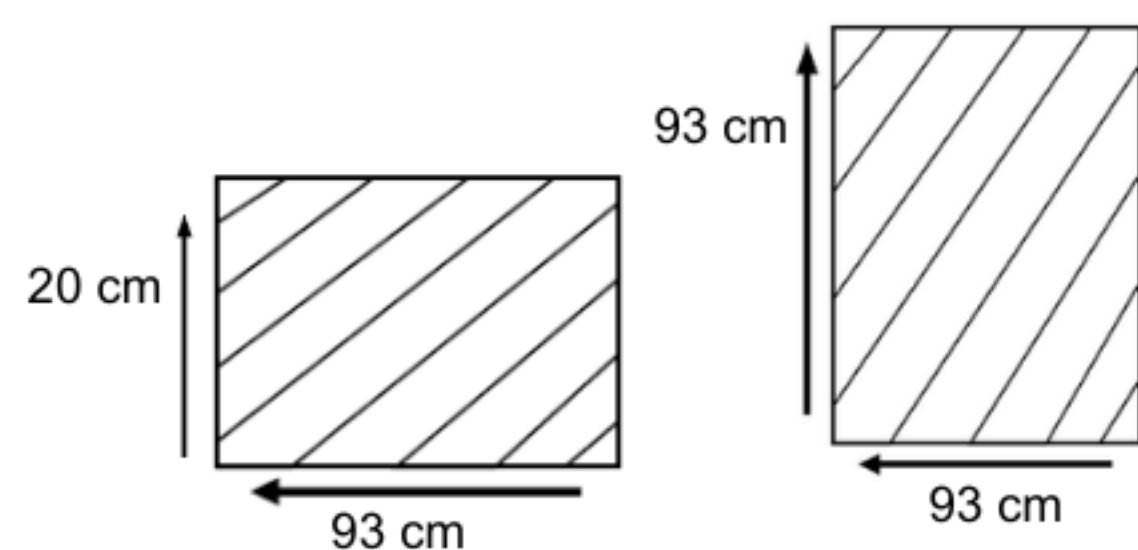

PACKAGING

Weight : 15 kg

Packing : 2 / box

SYNTHETIC WICKER

Rehau

Viro