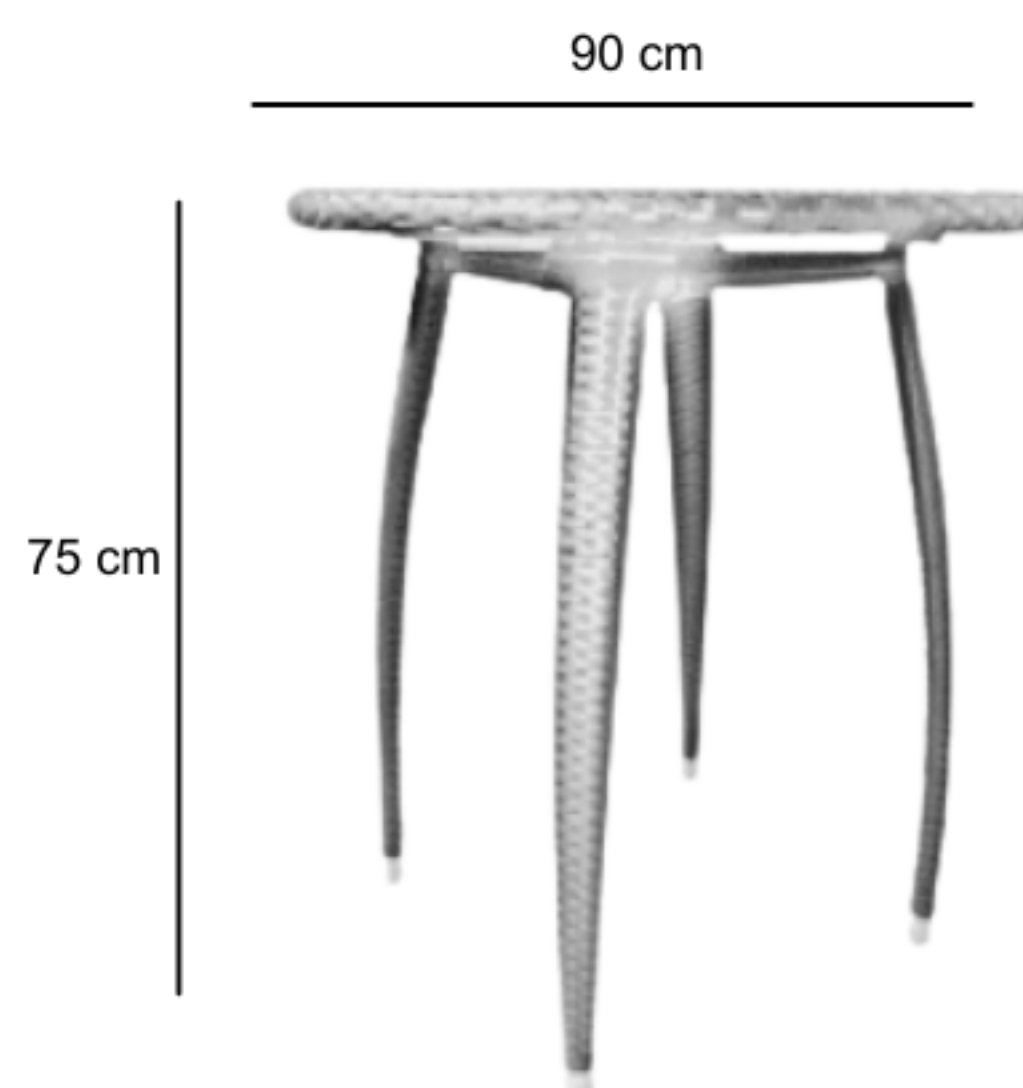

CABANA TABLE D90

ST33-SR-D90

DESCRIPTION

Handwoven wicker over sturdy aluminium frame. Elegant and functional. Made from Rehau/Viro fiber. Lightweight and easy to move around.

DIMENSIONS

Diameter: 90 cm

Height: 75 cm