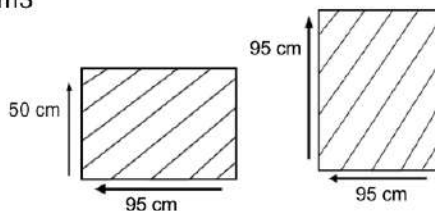

DIMENSIONS

Total Width: 90 cm
Total Depth: 90 cm
Height: 45 cm

PACKAGING

Weight : kg
Volume : 0.45125 m³
Packing : 1 / box

FINISHING

AM I - Stain

Teak Brown

Natural