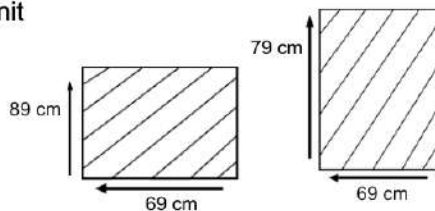

DIMENSIONS

Total Width: 77 cm
 Total Depth: 67 cm
 Height: 87 cm

PACKAGING

Weight : 13 kg / unit
 Volume : m3
 Packing : 1 /box

SYNTHETIC WICKER

Rehau

Cappuccino

Black