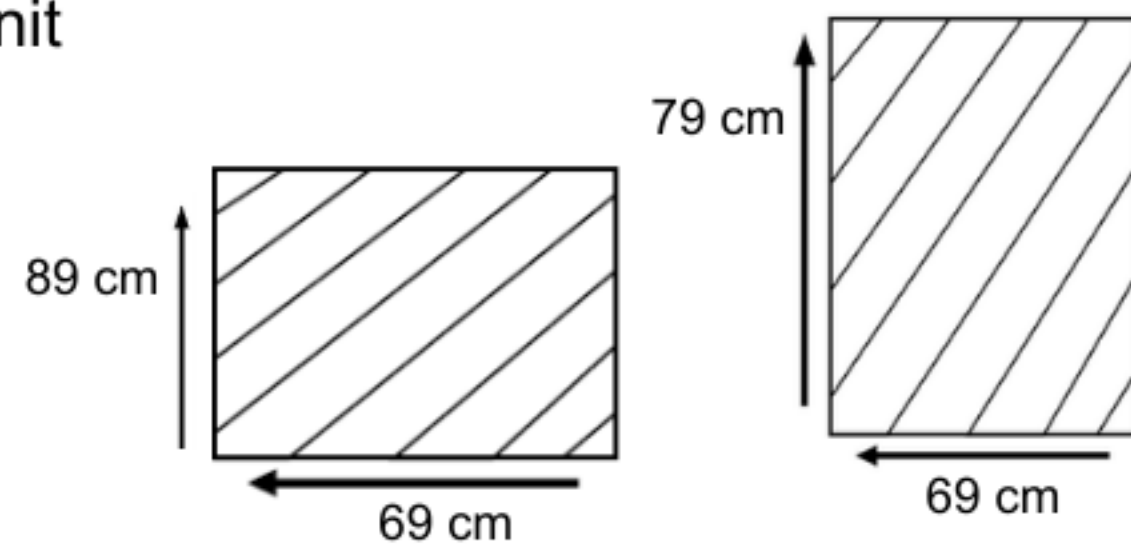

PACKAGING

Weight : 13 kg / unit
Packing : 1 / box

SYNTHETIC WICKER

Rehau

Viro

CUSHION FABRICS