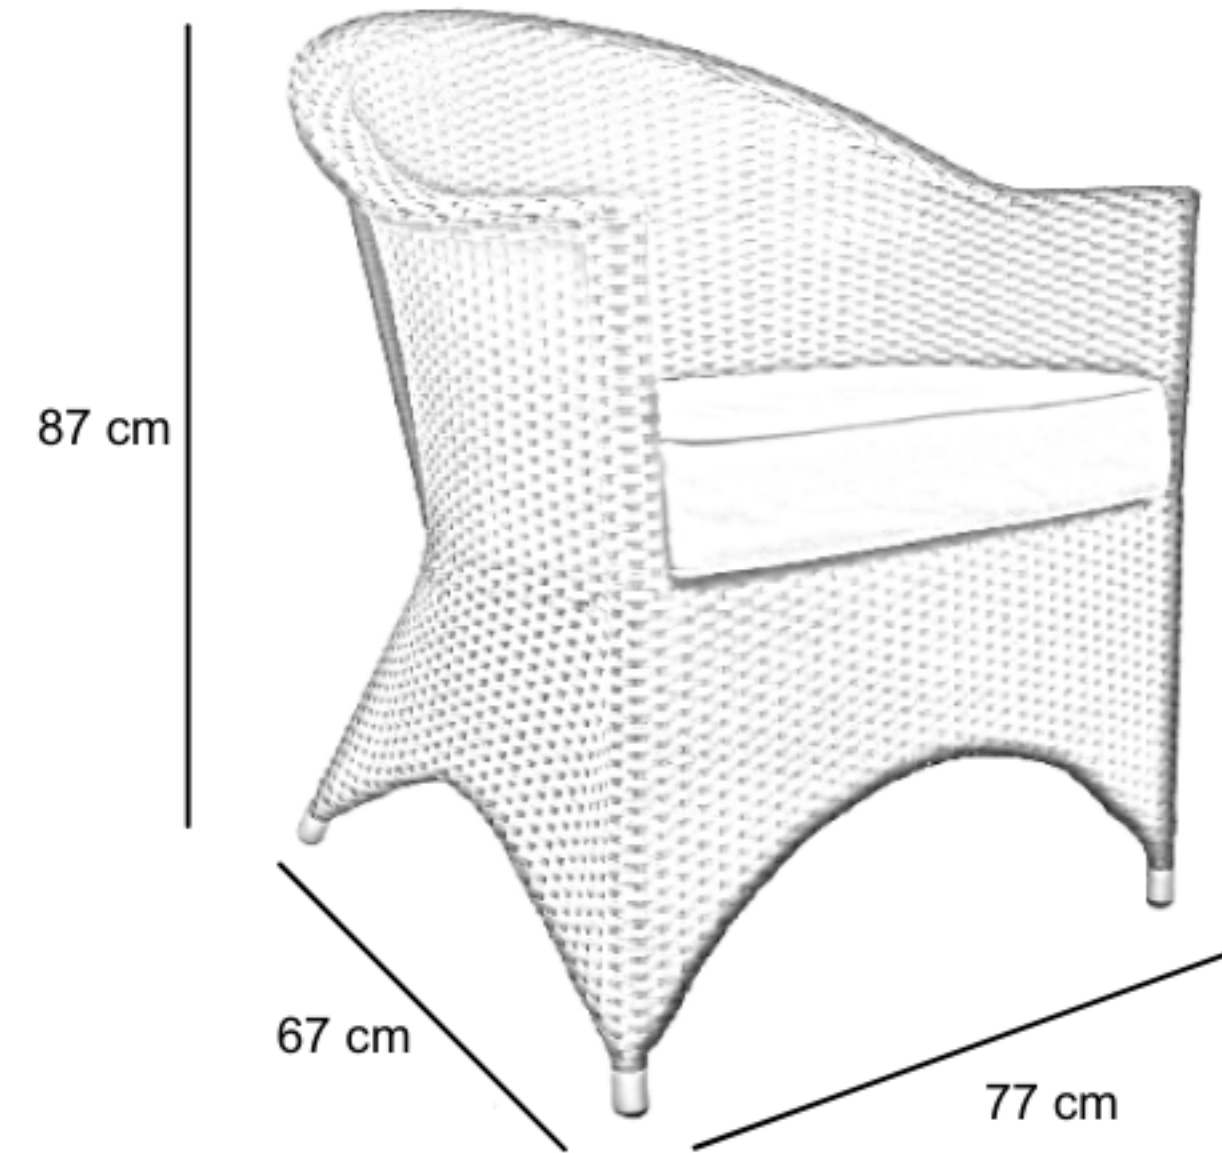

# CHESTER CORE CHAIR

CS35-KG-CORE

## DIMENSIONS

Total Width: 77 cm  
 Total Depth: 67 cm  
 Height: 87 cm