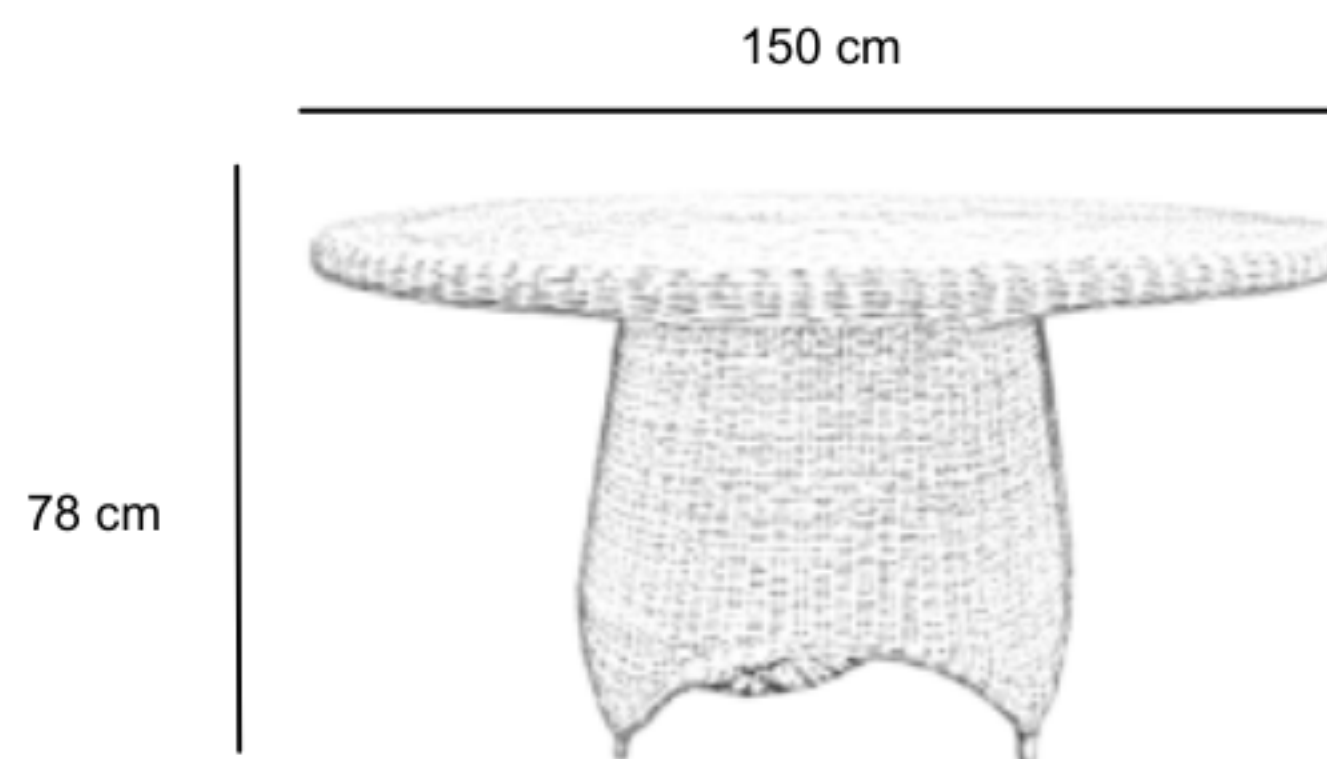

CHESTER DINING TABLE D150

CS38-SS-D150

DESCRIPTION

Chester Dining Table offers contemporary elegance that will suit any challenging design environment whether traditional or contemporary. The slanting and curve central base allows ample legroom. Made using aluminium frame and woven using only the highest quality wicker that has many benefits including high suppleness, tear resistance, UV resistance and weather resistance. Built to perform outdoors all year round with low maintenance.

DIMENSIONS

Diameter : 150 cm

Height : 78 cm

PACKAGING

Volume : 0.35 m3

Packing : 1 / box

SYNTHETIC WICKER

Rehau